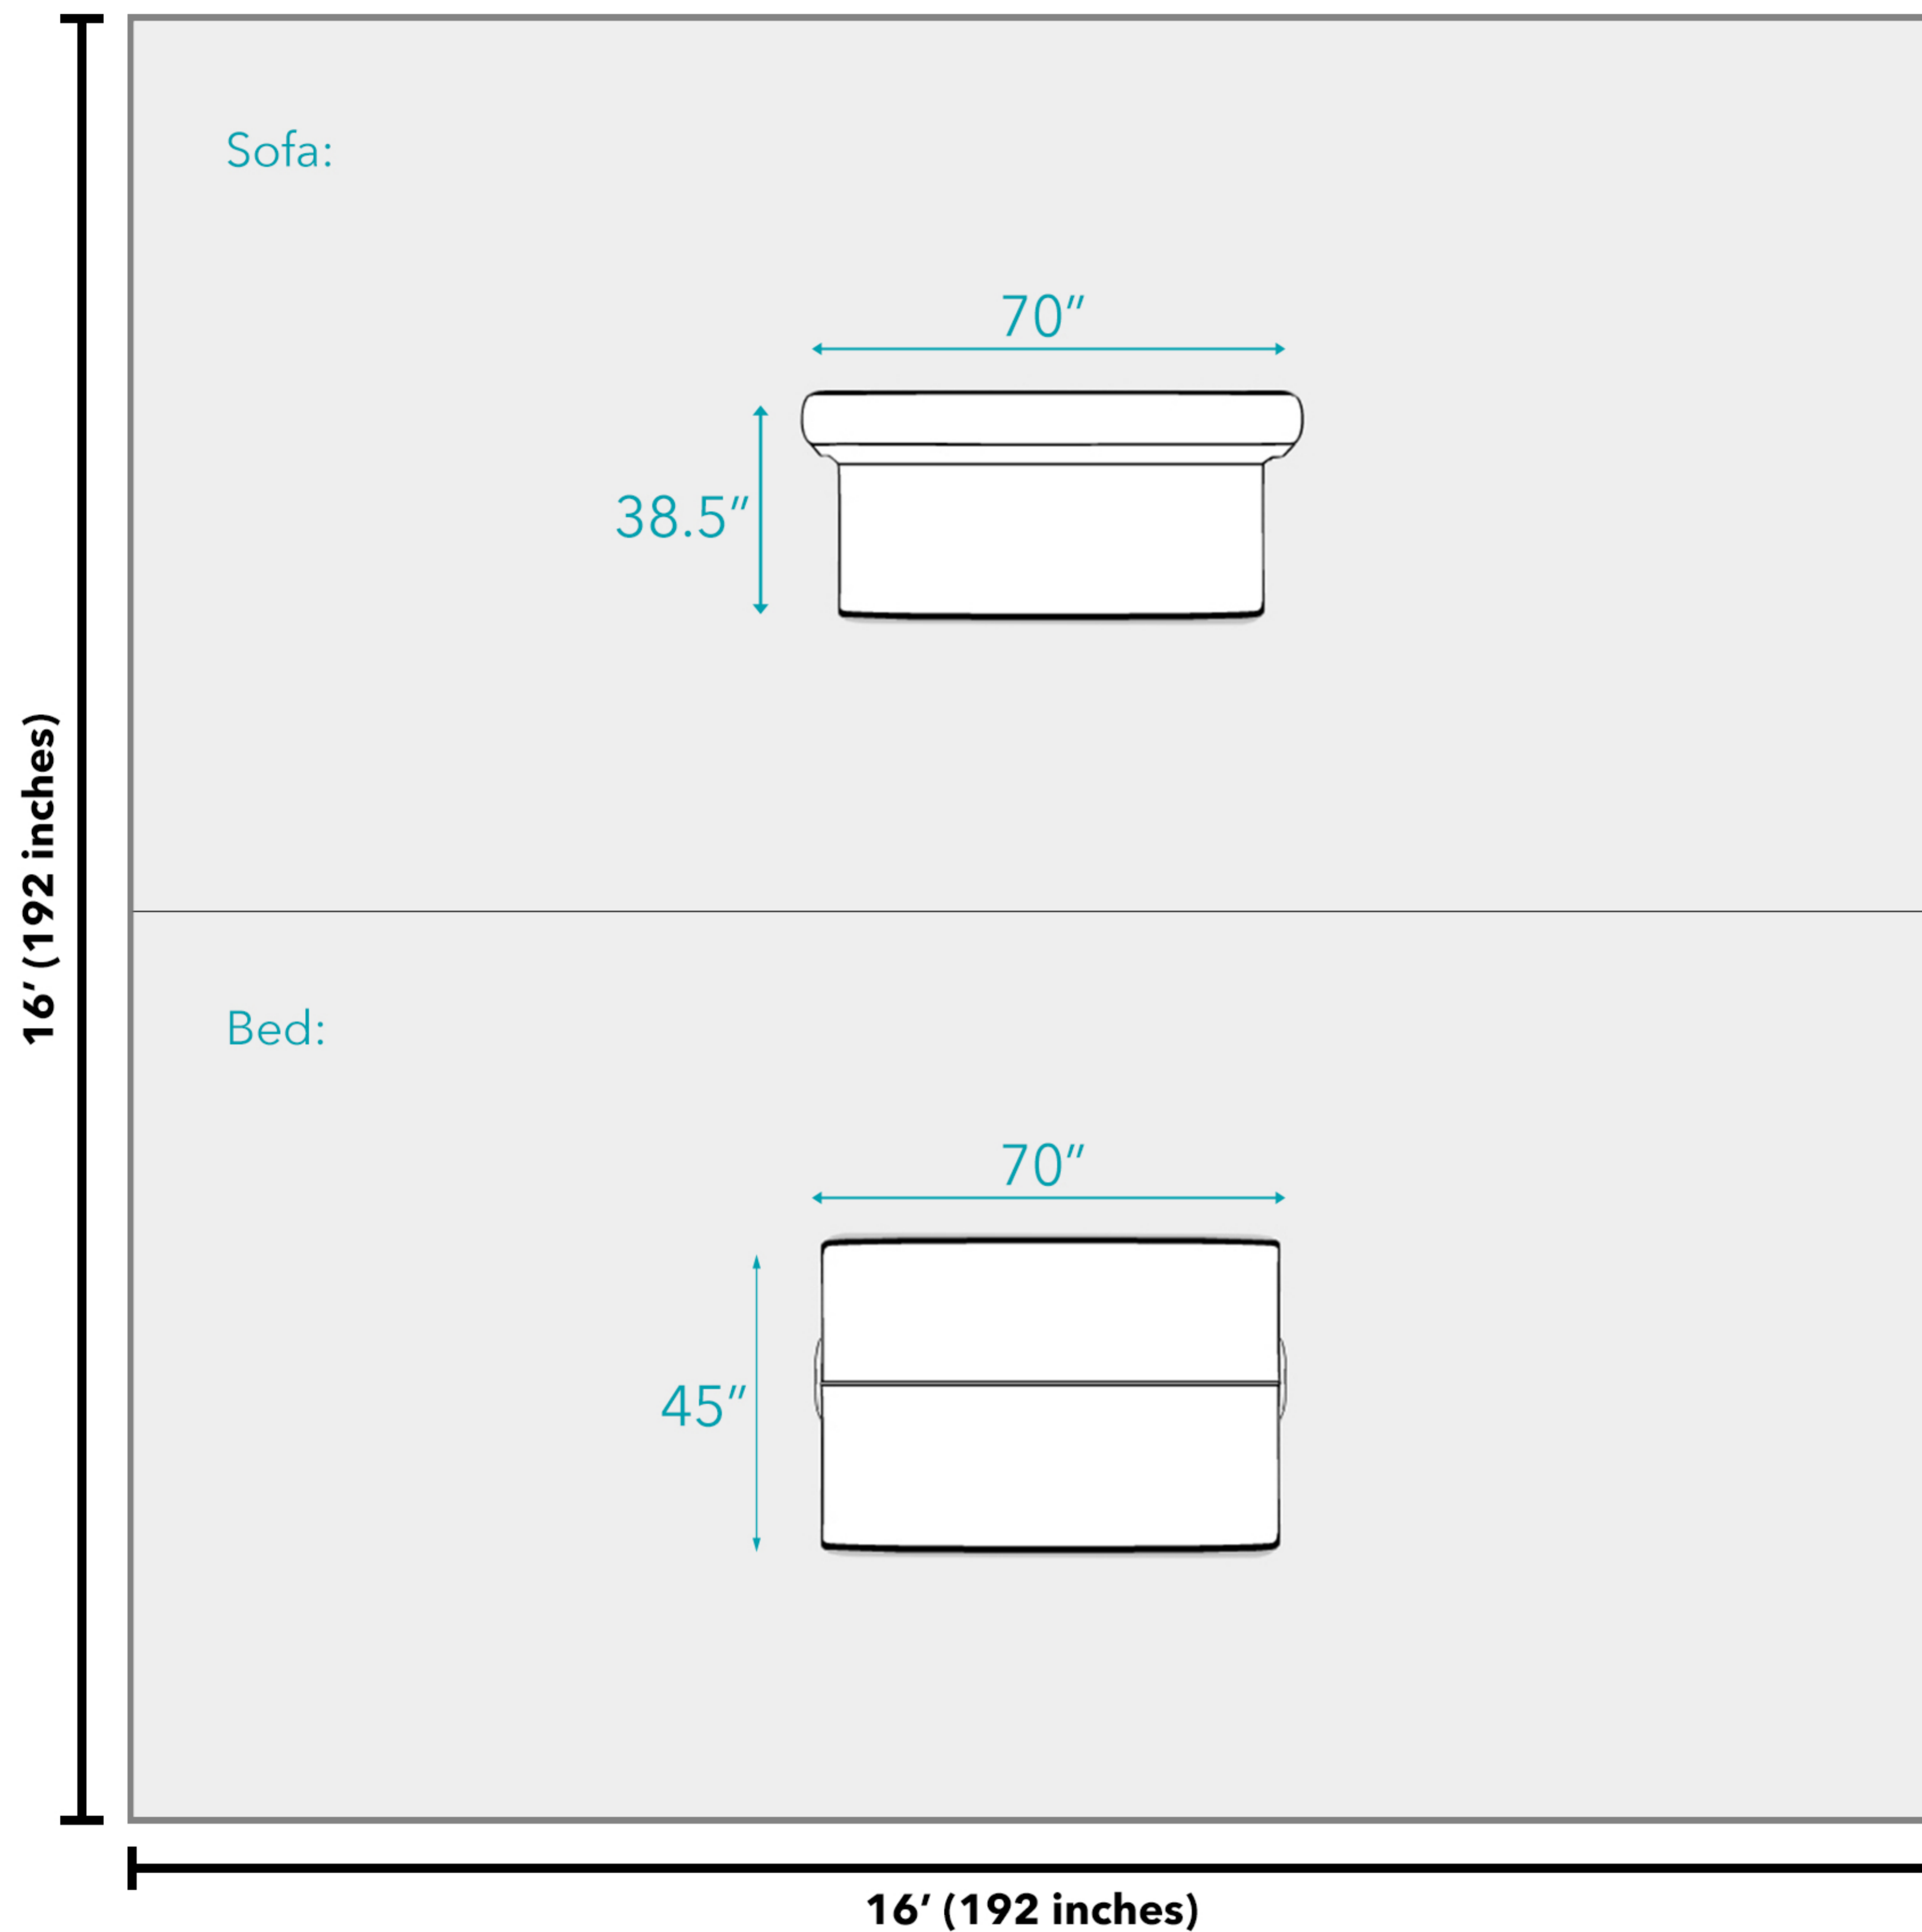

Floor Plan

Clarence Fabric Euro Lounger, Ivory

Overall Dimensions:

- Sofa: 70"W x 38.5"D x 35"H
- Bed: 70" W x 45" D x 18.5" H

Door width required for delivery: 31"

National Average Living Room Size

As of 2018, Dimensions Guide estimates that the average living room is a 16x16 foot square. Depending on the size of your home, including the number of people in your household, it may make sense for your living room to be a different size or shape. All measurements are approximate and are provided for informational purposes only.