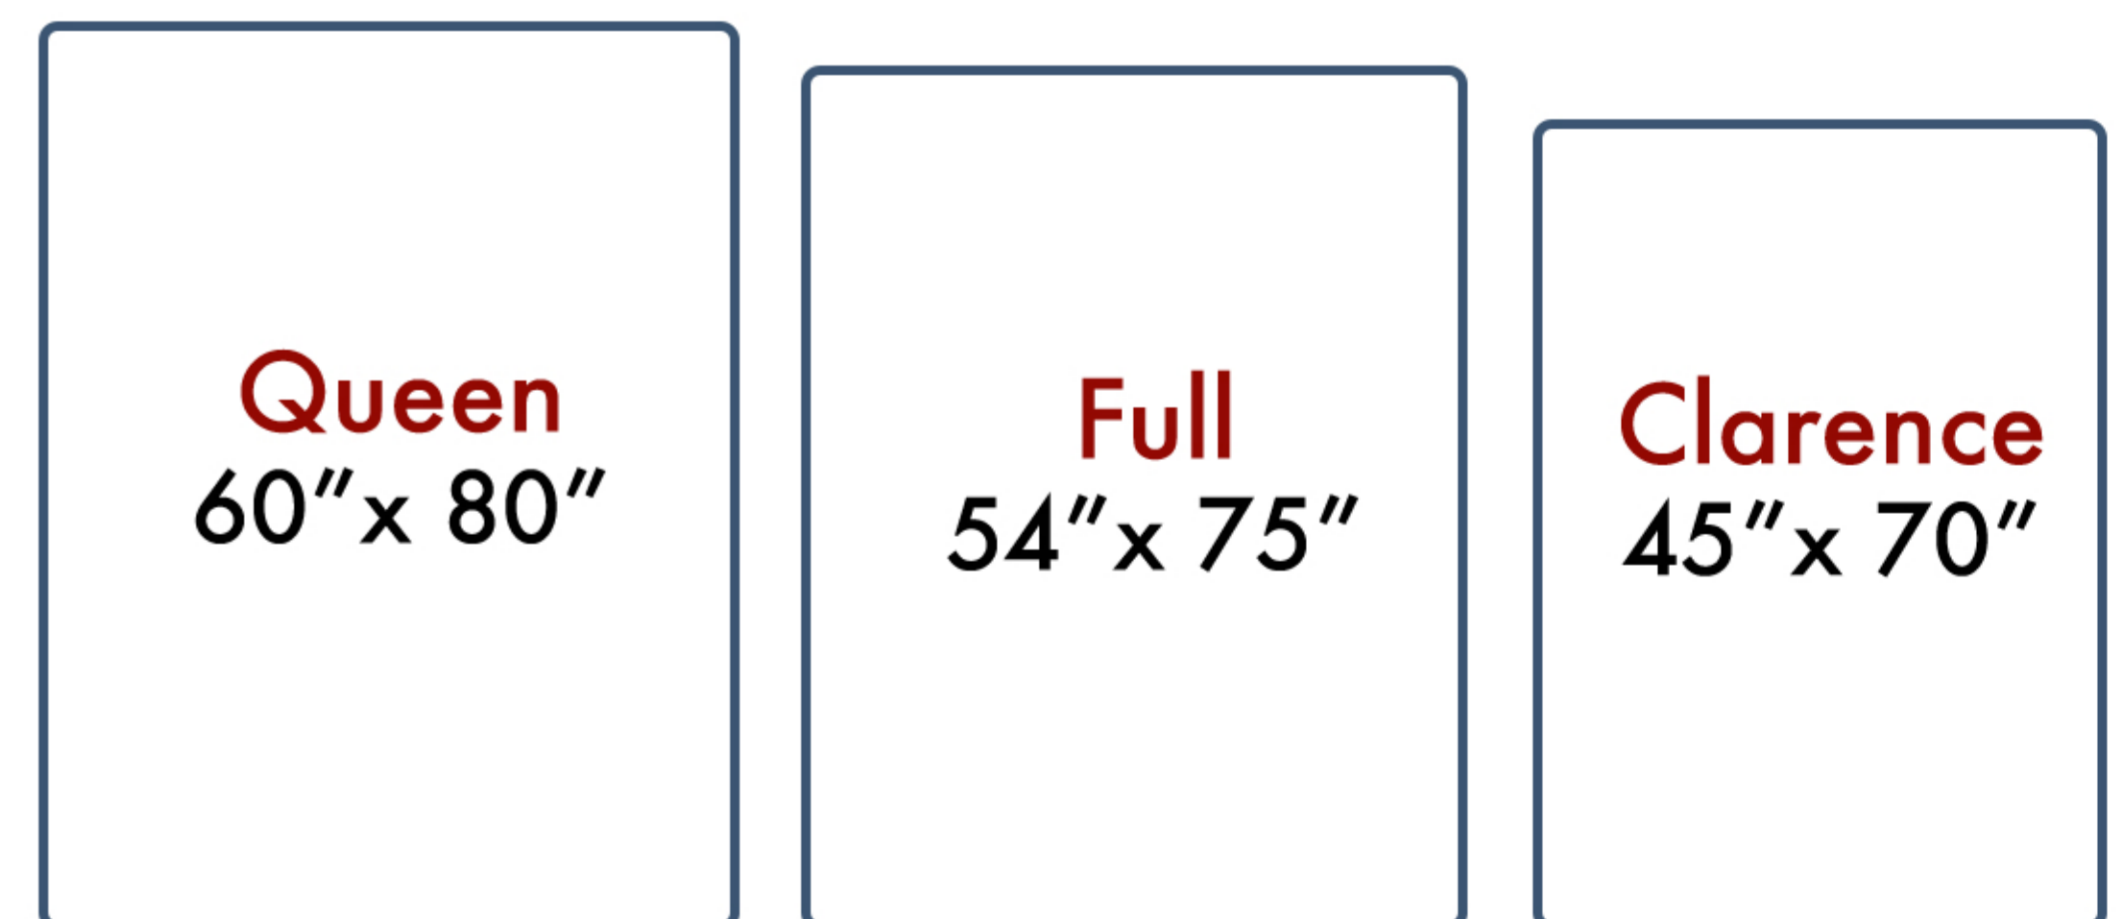

Floor Plan

Clarence Fabric Euro Lounger, Ivory

Overall Dimensions:

- Sofa: 70"W x 38.5"D x 35"H
- Bed: 70" W x 45" D x 18.5" H

Door width required for delivery: 31"

National Average Living Room Size

As of 2018, Dimensions Guide estimates that the average living room is a 16x16 foot square. Depending on the size of your home, including the number of people in your household, it may make sense for your living room to be a different size or shape. All measurements are approximate and are provided for informational purposes only.