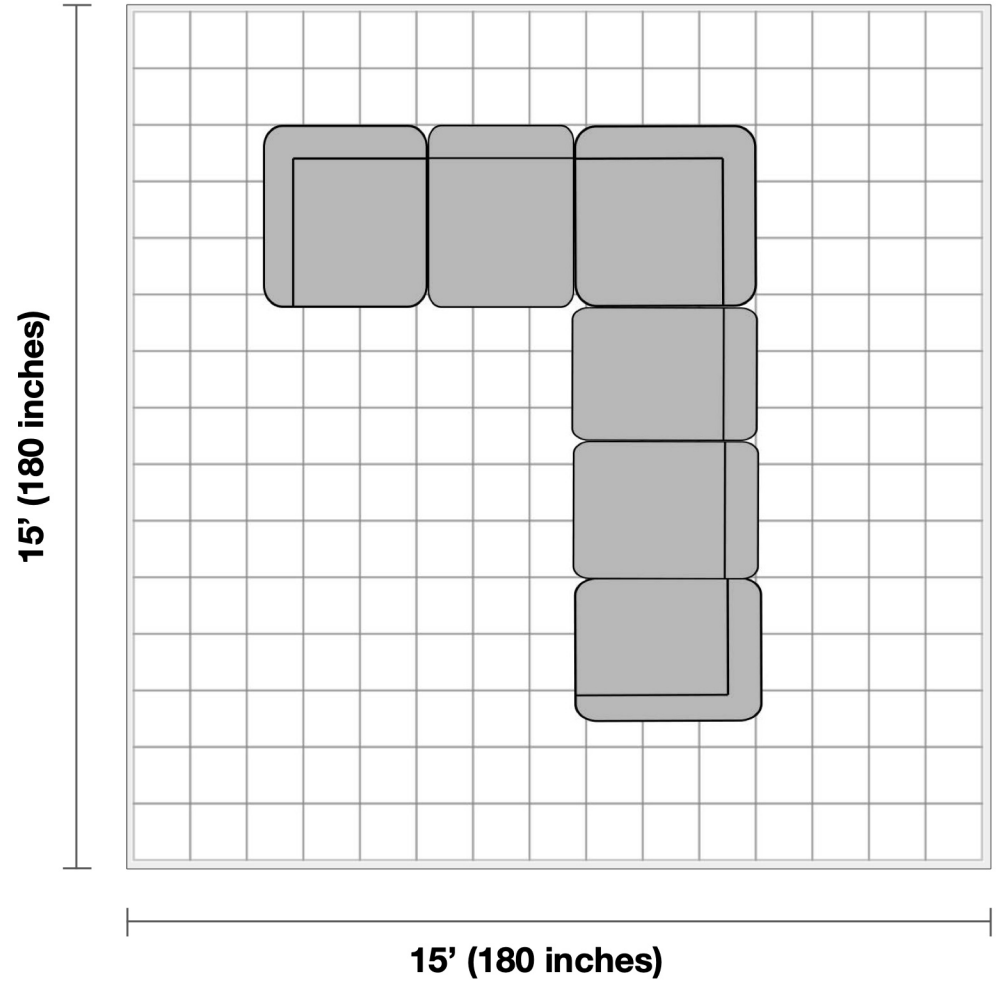

Clearmont Fabric Sectional

General Dimensions:

Sofa: 99.2" L x 126.8" W x 37.4" H

Additional Dimensions:

Seat Height (off ground): 19.7"

Seat Cushion Depth: 23.2"

Back Cushion Height: 17.7"

Room Plan:

Entry width required for delivery: 29 inches

Living Room Size

Living rooms vary in shapes and sizes. The layout is scaled to 15' x 15' for visual purposes.