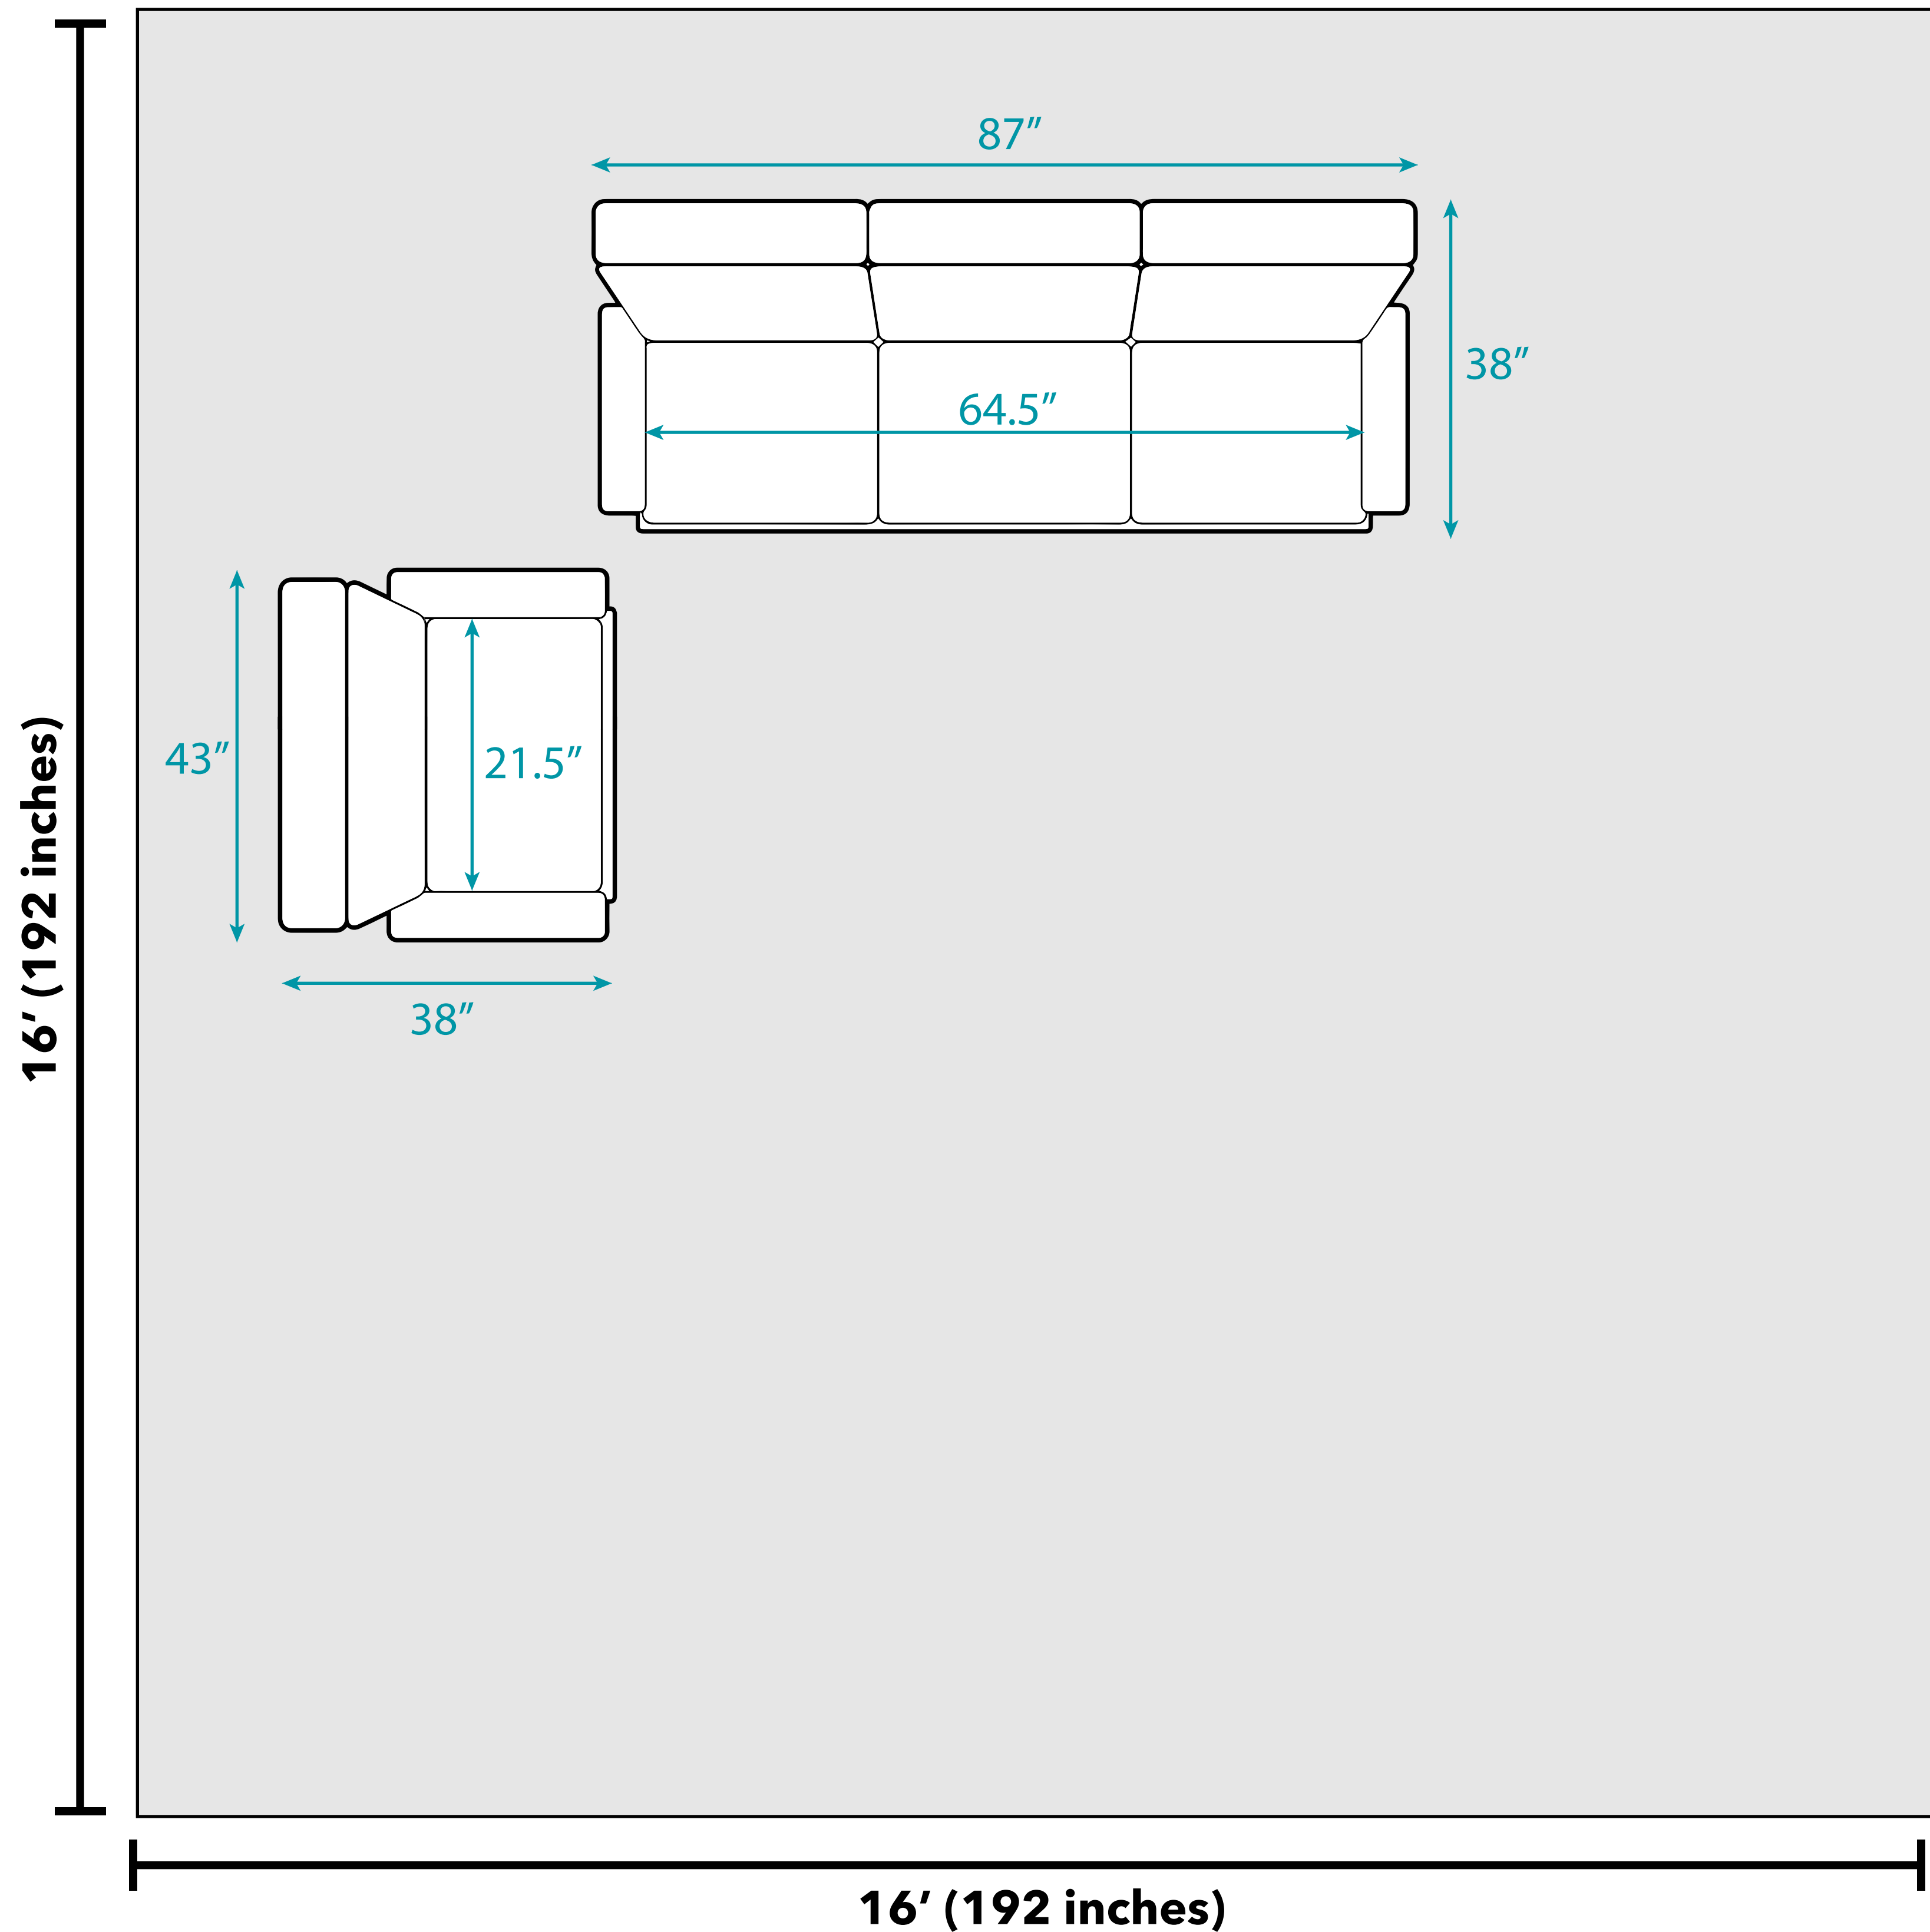

Floor Plan

Teramo Leather 2pc Sofa and Chair Set

Overall Dimensions:

- Sofa: 87" L x 38" W x 36" H
Inside seating width: 64.5"
- Chair: 43" L x 38" W x 36" H
Inside seating width: 21.5"

Additional Dimensions:

- Seat cushions are 22" deep and 20" high off the ground
- Armrests are 10.25" wide and 24.5" high off the ground
- Leg height is 5.25"

Door width required for delivery: 32"

National Average Living Room Size

As of 2021, Dimensions Guide estimates that the average living room is a 16x16 foot square. Depending on the size of your home, including the number of people in your household, it may make sense for your living room to be a different size or shape. All measurements are approximate and are provided for informational purposes only.