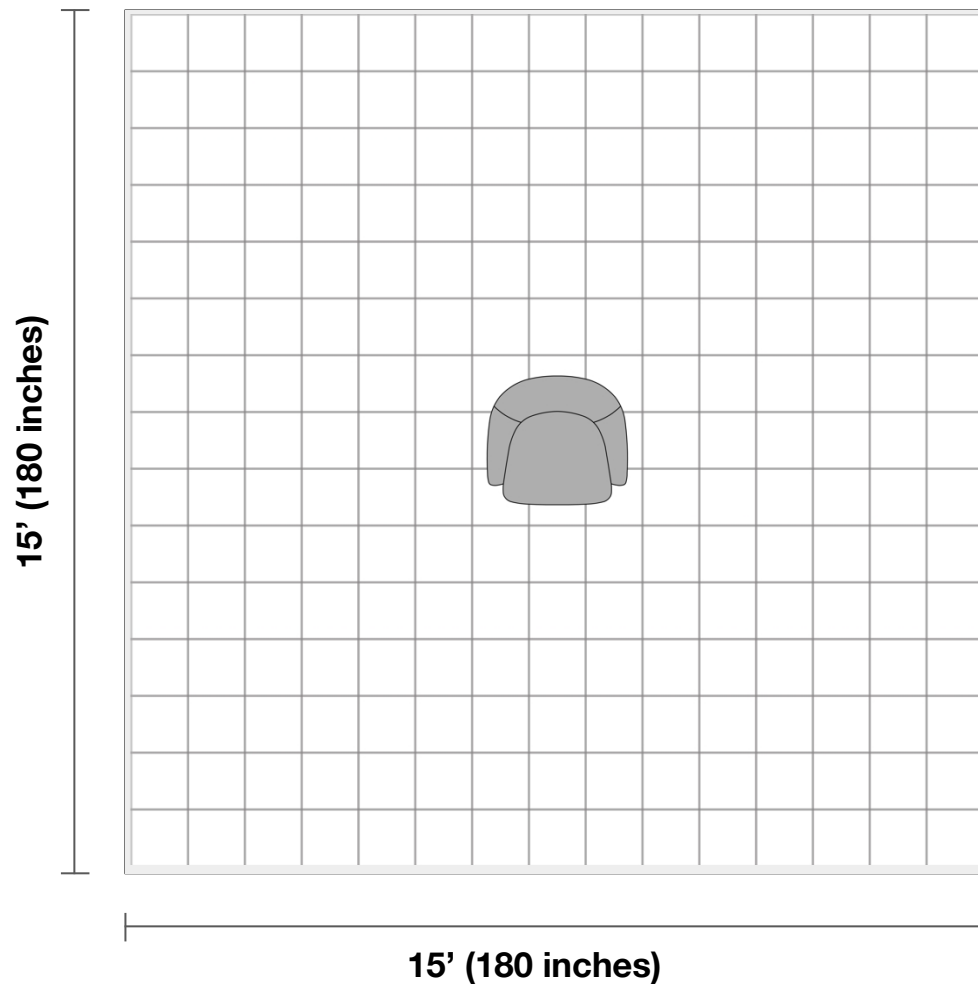

## General Dimensions:

Swivel Chair: 29.5" L x 31.2" W x 30.1" H

## Additional Dimensions:

Seat Depth: 21.2"

Seat Height: 18.9"

Back Height: 30.1"

## Room Plan:

Entry width required for delivery: 31"

## Living Room Size

Living rooms vary in shapes and sizes. The layout is scaled to 15' x 15' for visual purposes.