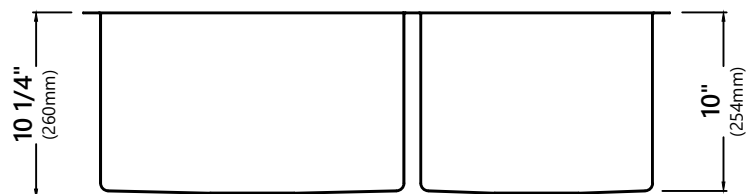

KHU103-33

33 Inch Undermount Double Bowl Stainless Steel Kitchen Sink

Kräus®

SPECIFICATION SHEET

Sink Dimensions

Overall Dimensions: 32 3/4" x 19"

Large Bowl Dimensions: 16 7/8" x 17"

Small Bowl Dimensions: 12 7/8" x 17"

Sink Depth: 10"

Features

- 16 Gauge Stainless Steel Construction
- Double Bowl Undermount Handmade Sink
- 60/40 Split
- Required Minimum Cabinet Size: 36" Left to Right, 24" Front to Back
- Rear Center-Set Drains
- 3 1/2" Drain Opening
- NoiseDefend Undercoating and Sound Dampening Pads

Accessories Included

- Basket Strainer BST-1 & ST-1
- Bottom Grid KBG-103-33-1
- Bottom Grid KBG-103-33-2
- Cut-Out Template
- Mounting Hardware
- Towel

CODES/STANDARDS:

Product Certification

cUPC (ASME A112.19.3/CSA B45.4)

Warranty

Kraus Limited Lifetime Warranty

see website for details