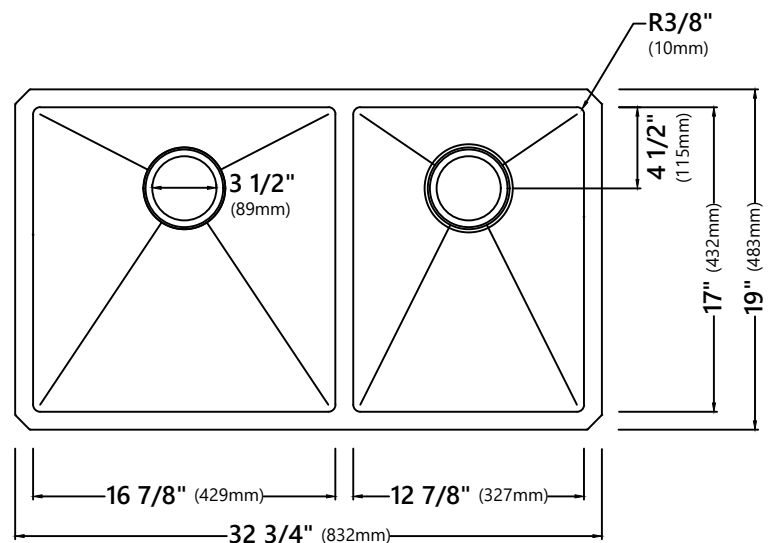

KHU103-33

33 Inch Undermount Double Bowl Stainless Steel Kitchen Sink

Kräus®

SPECIFICATION SHEET

Sink Dimensions

Overall Dimensions: 32 3/4" x 19"

Large Bowl Dimensions: 16 7/8" x 17"

Small Bowl Dimensions: 12 7/8" x 17"

Sink Depth: 10"

Features

- 16 Gauge Stainless Steel Construction
- Double Bowl Undermount Handmade Sink
- 60/40 Split
- Required Minimum Cabinet Size: 36" Left to Right, 24" Front to Back
- Rear Center-Set Drains
- 3 1/2" Drain Opening
- NoiseDefend Undercoating and Sound Dampening Pads

Accessories Included

- Basket Strainer BST-1 & ST-1
- Bottom Grid KBG-103-33-1
- Bottom Grid KBG-103-33-2
- Cut-Out Template
- Mounting Hardware
- Towel

CODES/STANDARDS:

Product Certification

cUPC (ASME A112.19.3/CSA B45.4)

Warranty

Kraus Limited Lifetime Warranty

see website for details