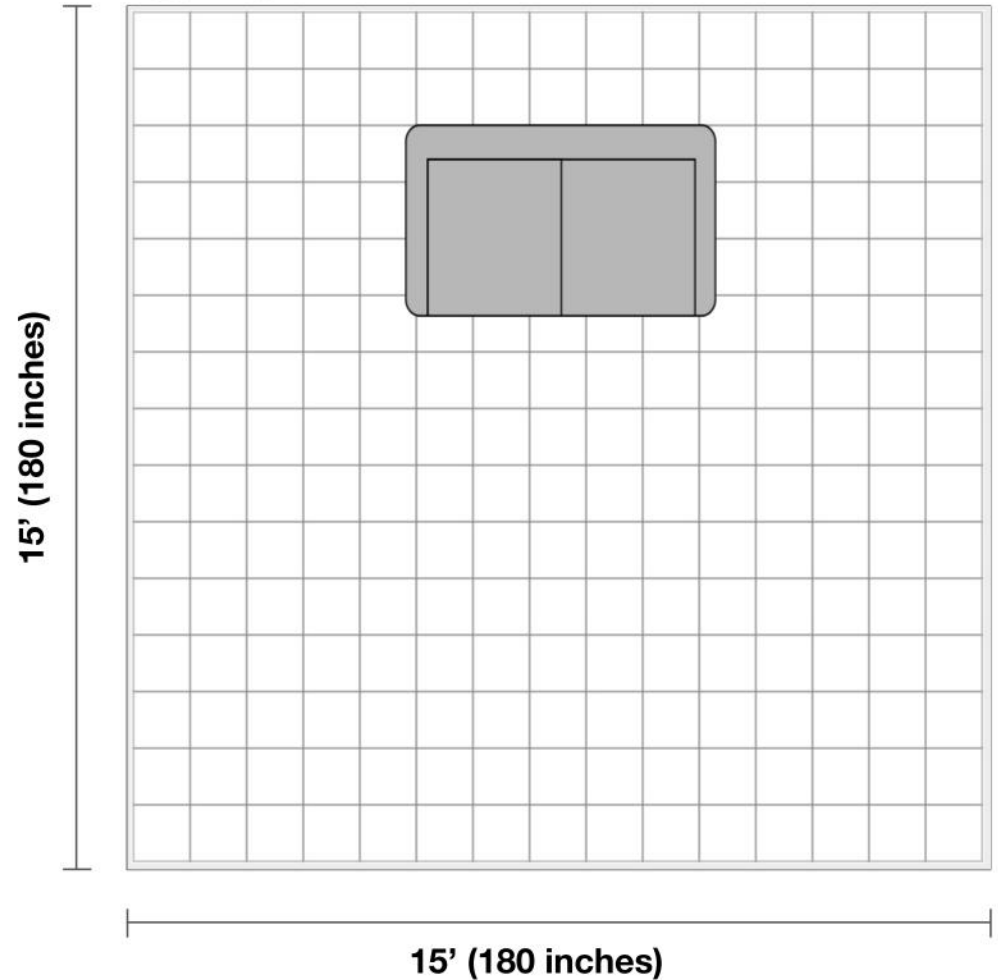

1570070 - Ridgewin Leather Power Reclining Loveseat

Before purchasing your furniture, please measure your space and note all item measurements to ensure the item will fit your space.

General Dimensions:

65.3" L x 39.8" W x 39" H

Additional Dimensions:

Seat cushions are 22" deep and 19.3" high off the ground

Armrests are 11.2" wide and 23.2" high off the ground

Loveseat seat width: 42.9"

Room Plan:

Entry width required for delivery: 24.4"

Living Room Size

Living rooms vary in shapes and sizes. The layout is scaled to 15' x 15' for visual purposes.