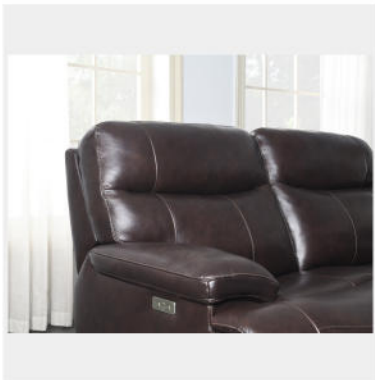

1570070 - Ridgewin Leather Power Reclining Loveseat

Before purchasing your furniture, please measure your space and note all item measurements to ensure the item will fit your space.

General Dimensions:

65.3" L x 39.8" W x 39" H

Additional Dimensions:

Seat cushions are 22" deep and 19.3" high off the ground

Armrests are 11.2" wide and 23.2" high off the ground

Loveseat seat width: 42.9"

Room Plan:

Entry width required for delivery: 24.4"

Living Room Size

Living rooms vary in shapes and sizes. The layout is scaled to 15' x 15' for visual purposes.