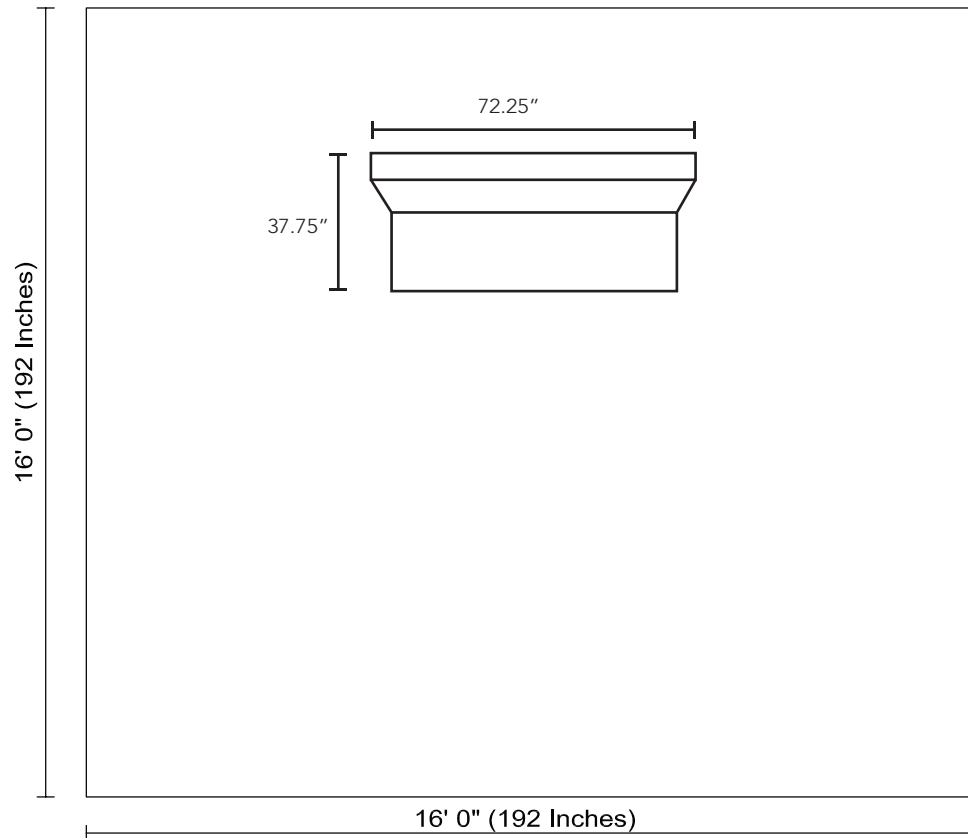

### DIMENSIONS

Sofa Dimensions: 77.25" L x 37.75" W x 37.0" H

Bed Dimensions: 77.25" L x 47.0" W x 19.3" H