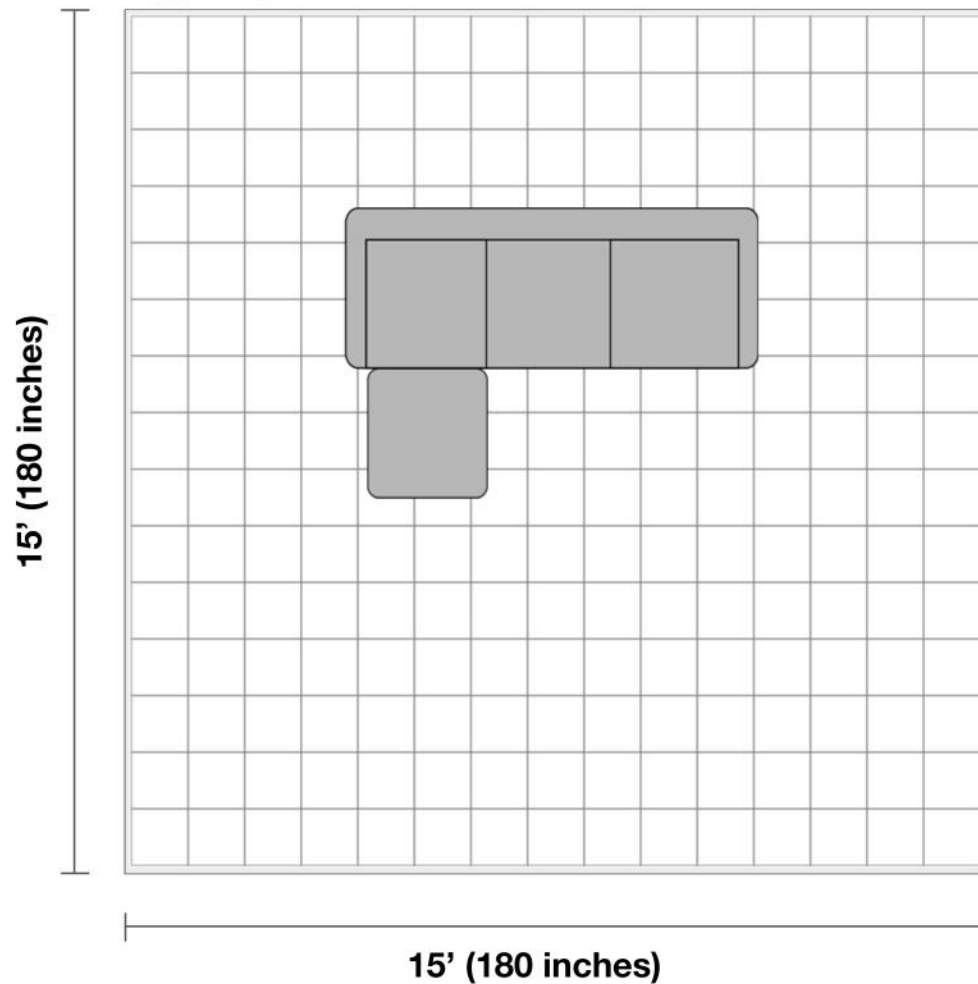

Bretton Fabric Sectional

Before purchasing your furniture, please measure your space and note all item measurements to ensure the item will fit your space.

General Dimensions:

Overall Dimensions: 85.6" L X 63.9" D x 35" H

Chaise Length: 64"

Chaise Seat Cushion Depth: 49.25"

Loveseat Seat Cushion Depth: 24.75"

Additional Dimensions:

Seat Height: 20.5"

Back Height: 28.9"

Room Plan:

Entry width required for delivery: 30 inches / 76 centimeters

Living Room Size

Living rooms vary in shapes and sizes. The layout is scaled to 15' x 15' for visual purposes.