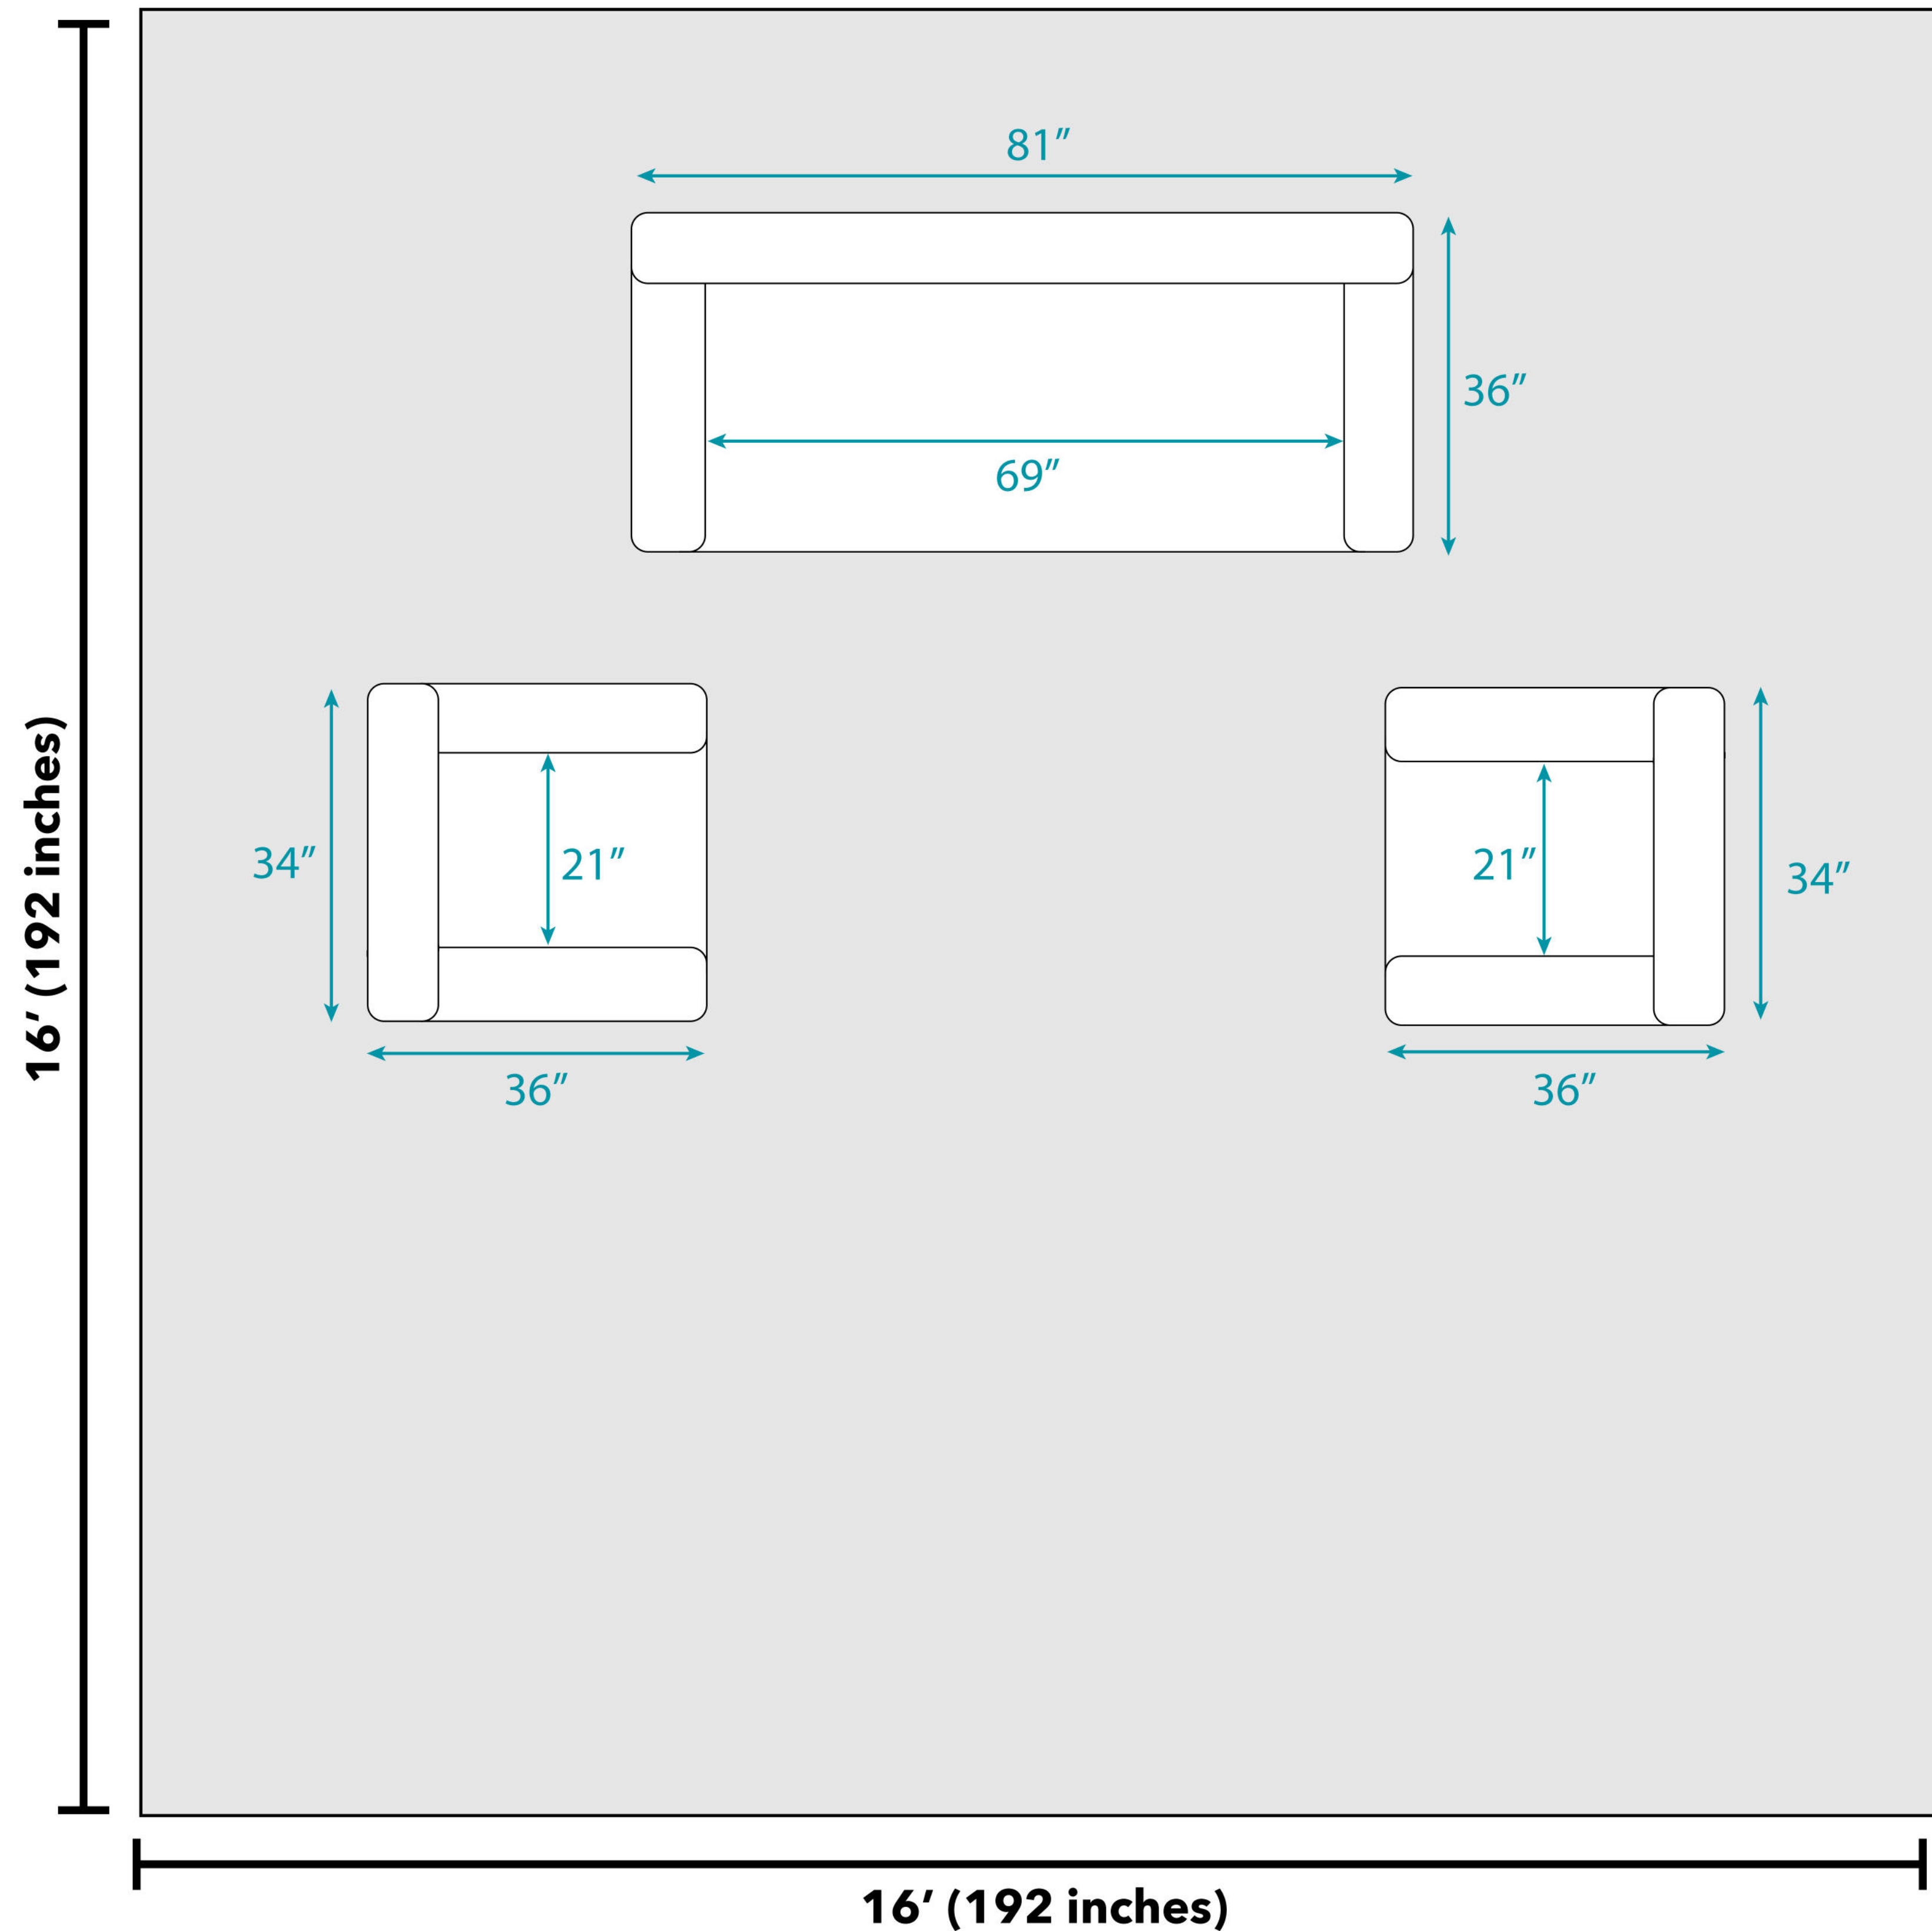

Floor Plan

Cidney Leather 3-pc Sofa, Chair and Chair Set

Overall Dimensions:

- Sofa: 81" L x 36" W x 31" H
Inside Seating Width: 69"
- Chair: 34" L x 36" W x 31" H
Inside seating width: 21"

Additional Dimensions:

- Seat cushions are 23" deep and 20" high off the ground
- Armrests are 6" wide and 29" high off the ground
- Leg Height is 5"

Door width required for delivery without packaging: 33"

National Average Living Room Size

As of 2022, Dimensions Guide estimates that the average living room is a 16x16 foot square. Depending on the size of your home, including the number of people in your household, it may make sense for your living room to be a different size or shape. All measurements are approximate and are provided for informational purposes only.