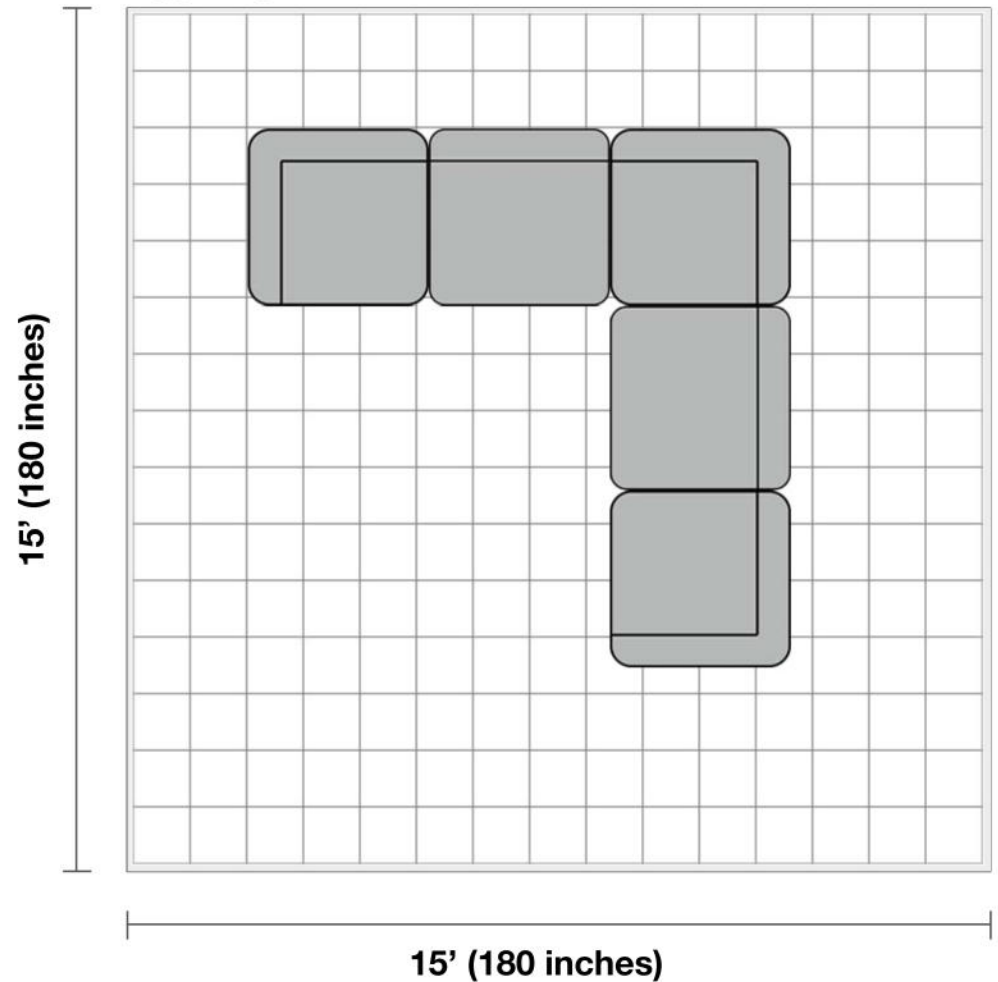

### General Dimensions:

Left-Arm Facing: 38.9" L x 37.4" W x 40.9" H

Corner Wedge: 45.2" L x 45.2" W x 40.9" H

Armless: 30.7" L x 37.4" W x 40.9" H

Right-Arm Facing: 38.9" L x 37.4" W x 40.9" H

### Additional Dimensions:

Seat cushions are 21.2" deep and 19.6" high off the ground

Armrests are 25.5" high off the ground

Length of power cable: 98"

### Room Plan:

Entry width required for delivery: 33.5"

### Living Room Size

Living rooms vary in shapes and sizes. The layout is scaled to 15' x 15' for visual purposes.