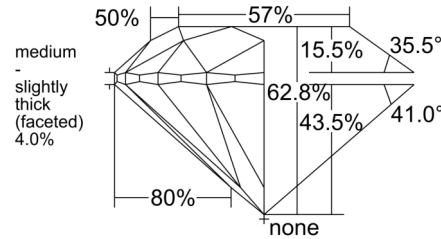

GIA NATURAL DIAMOND GRADING REPORT

April 08, 2025
GIA Report Number 1515779572
Shape and Cutting Style ..... Round Brilliant
Measurements ..... 7.72 - 7.77 x 4.86 mm

GRADING RESULTS

Carat Weight ..... 1.80 carat
Color Grade I
Clarity Grade VVS1
Cut Grade ..... Excellent

ADDITIONAL GRADING INFORMATION

Polish ..... Excellent
Symmetry ..... Excellent
Fluorescence ..... Faint
Inscription(s): GIA 1515779572

PROPORTIONS

Profile to actual proportions