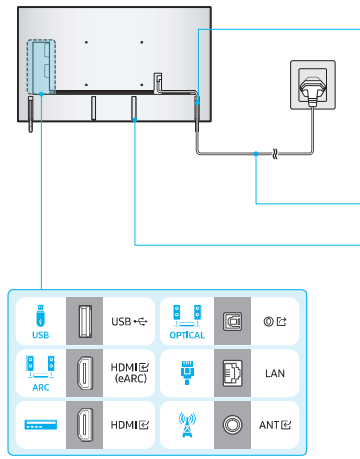

SAMSUNG

Unpacking and Installation Guide

Scan this QR code with your smart phone to see helpful videos.

1

55"

65" - 75"

2

3

*: 0-9, A-Z

	VESA A x B (mm)	C (mm)	D	E x 4	F (mm)	G (inches)	H (inches)	I (inches)
55QN8*H	300 x 200	18-20	C + ★	M8	1.25	7.7	18.2	12.3
65QN8*H	400 x 300	18-20	C + ★	M8	1.25	10.6	20.5	10.3
75QN8*H	400 x 300	18-20	C + ★	M8	1.25	11.6	24.9	14.3