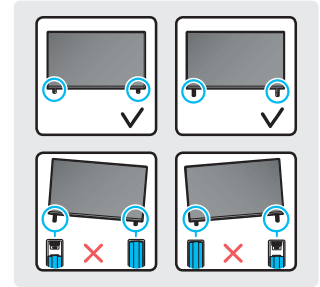

SAMSUNG

Unpacking and Installation Guide

Scan this QR code with your smart phone to see helpful videos.

1

55"

65" - 75"

2

3

*: 0-9, A-Z

	VESA A x B (mm)	C (mm)	D	E x 4	F (mm)	G (inches)	H (inches)	I (inches)
55QN8*H	300 x 200	18-20	C + ★	M8	1.25	7.7	18.2	12.3
65QN8*H	400 x 300	18-20	C + ★	M8	1.25	10.6	20.5	10.3
75QN8*H	400 x 300	18-20	C + ★	M8	1.25	11.6	24.9	14.3