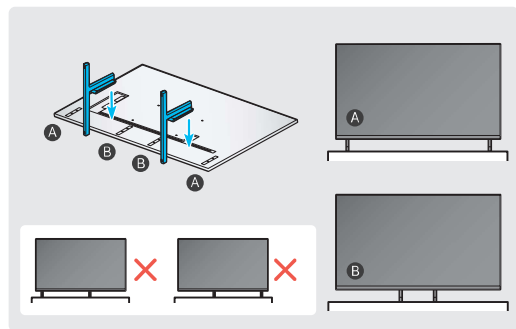

SAMSUNG

Unpacking and Installation Guide

Scan this QR code with your smart phone to see helpful videos.

1

55"

65" - 75"

2

3

4