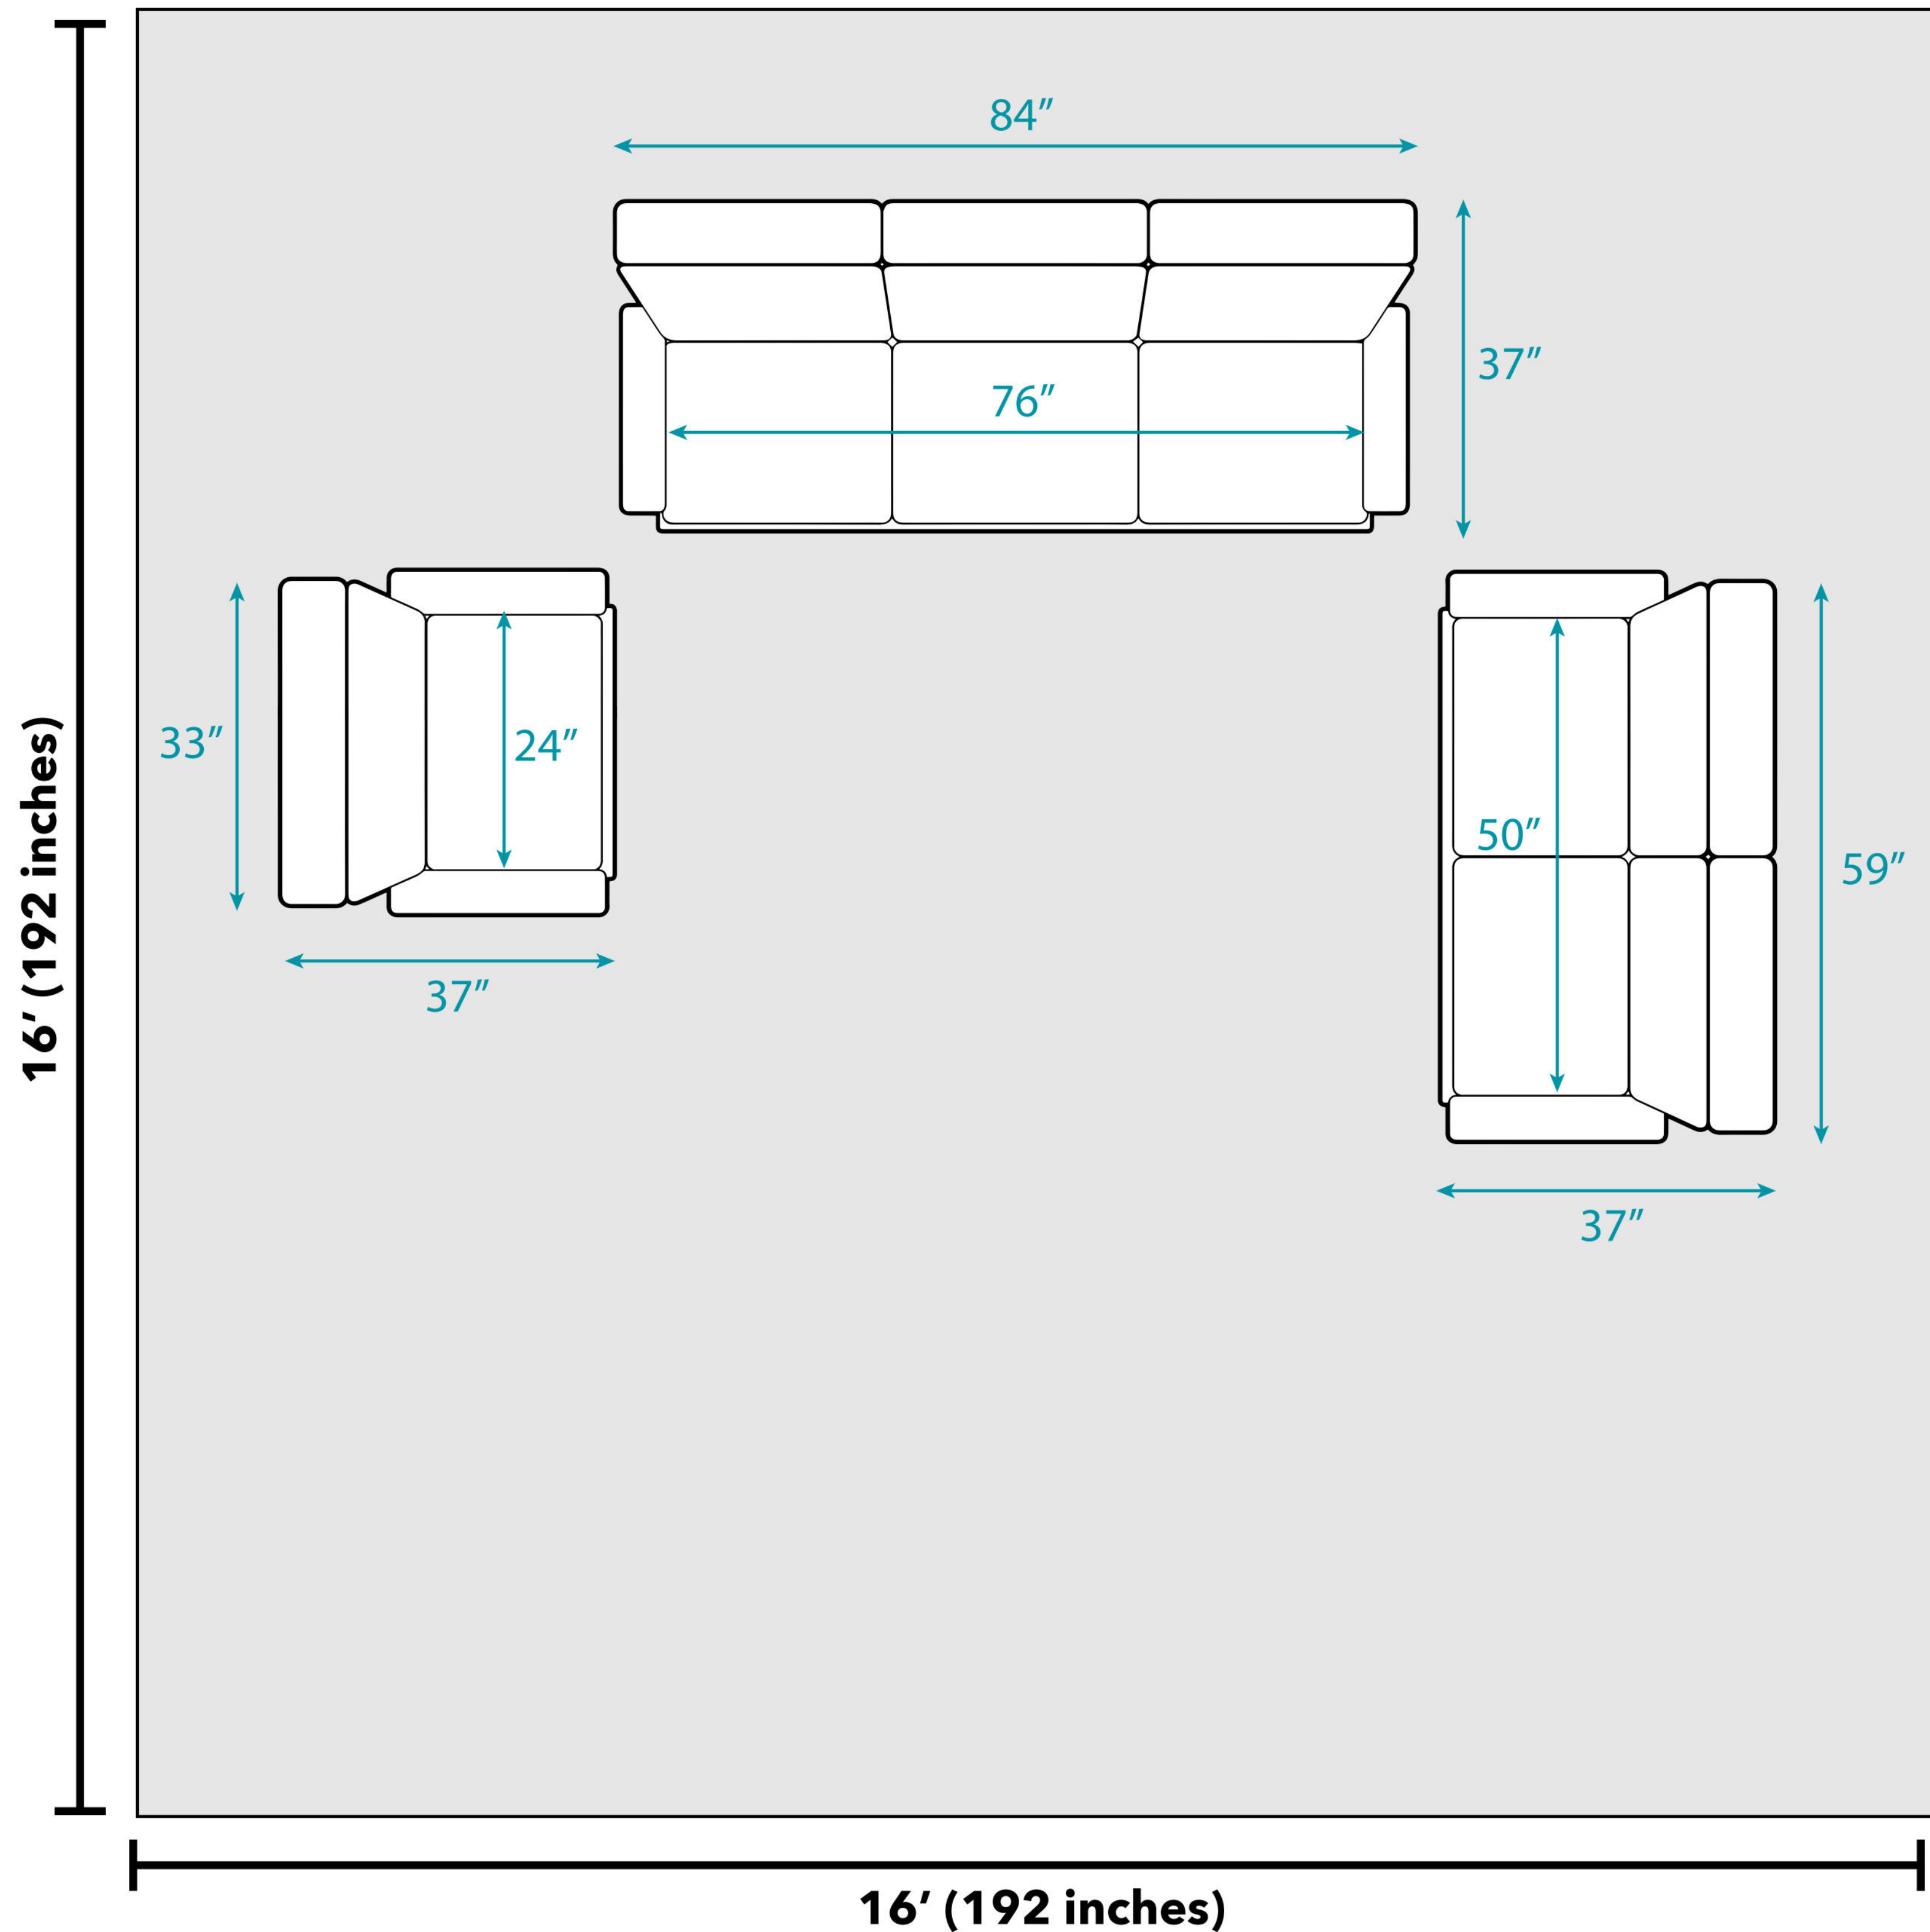

Floor Plan

Cordelia Leather 3pc Sofa, Loveseat and Chair Set

Overall Dimensions:

- Sofa: 84" L x 37" W x 35" H
Inside seating width: 76"
- Loveseat: 59" L x 37" W x 35" H
Inside seating width: 50"
- Chair: 33" L x 37" W x 35" H
Inside seating width: 24"

Additional Dimensions:

- Seat cushions are 24" deep and 19" high off the ground
- Armrests are 4" wide and 26" high off the ground
- Leg height is 6"

National Average Living Room Size

As of 2021, Dimensions Guide estimates that the average living room is a 16x16 foot square. Depending on the size of your home, including the number of people in your household, it may make sense for your living room to be a different size or shape. All measurements are approximate and are provided for informational purposes only.

Door width required for delivery: 32"