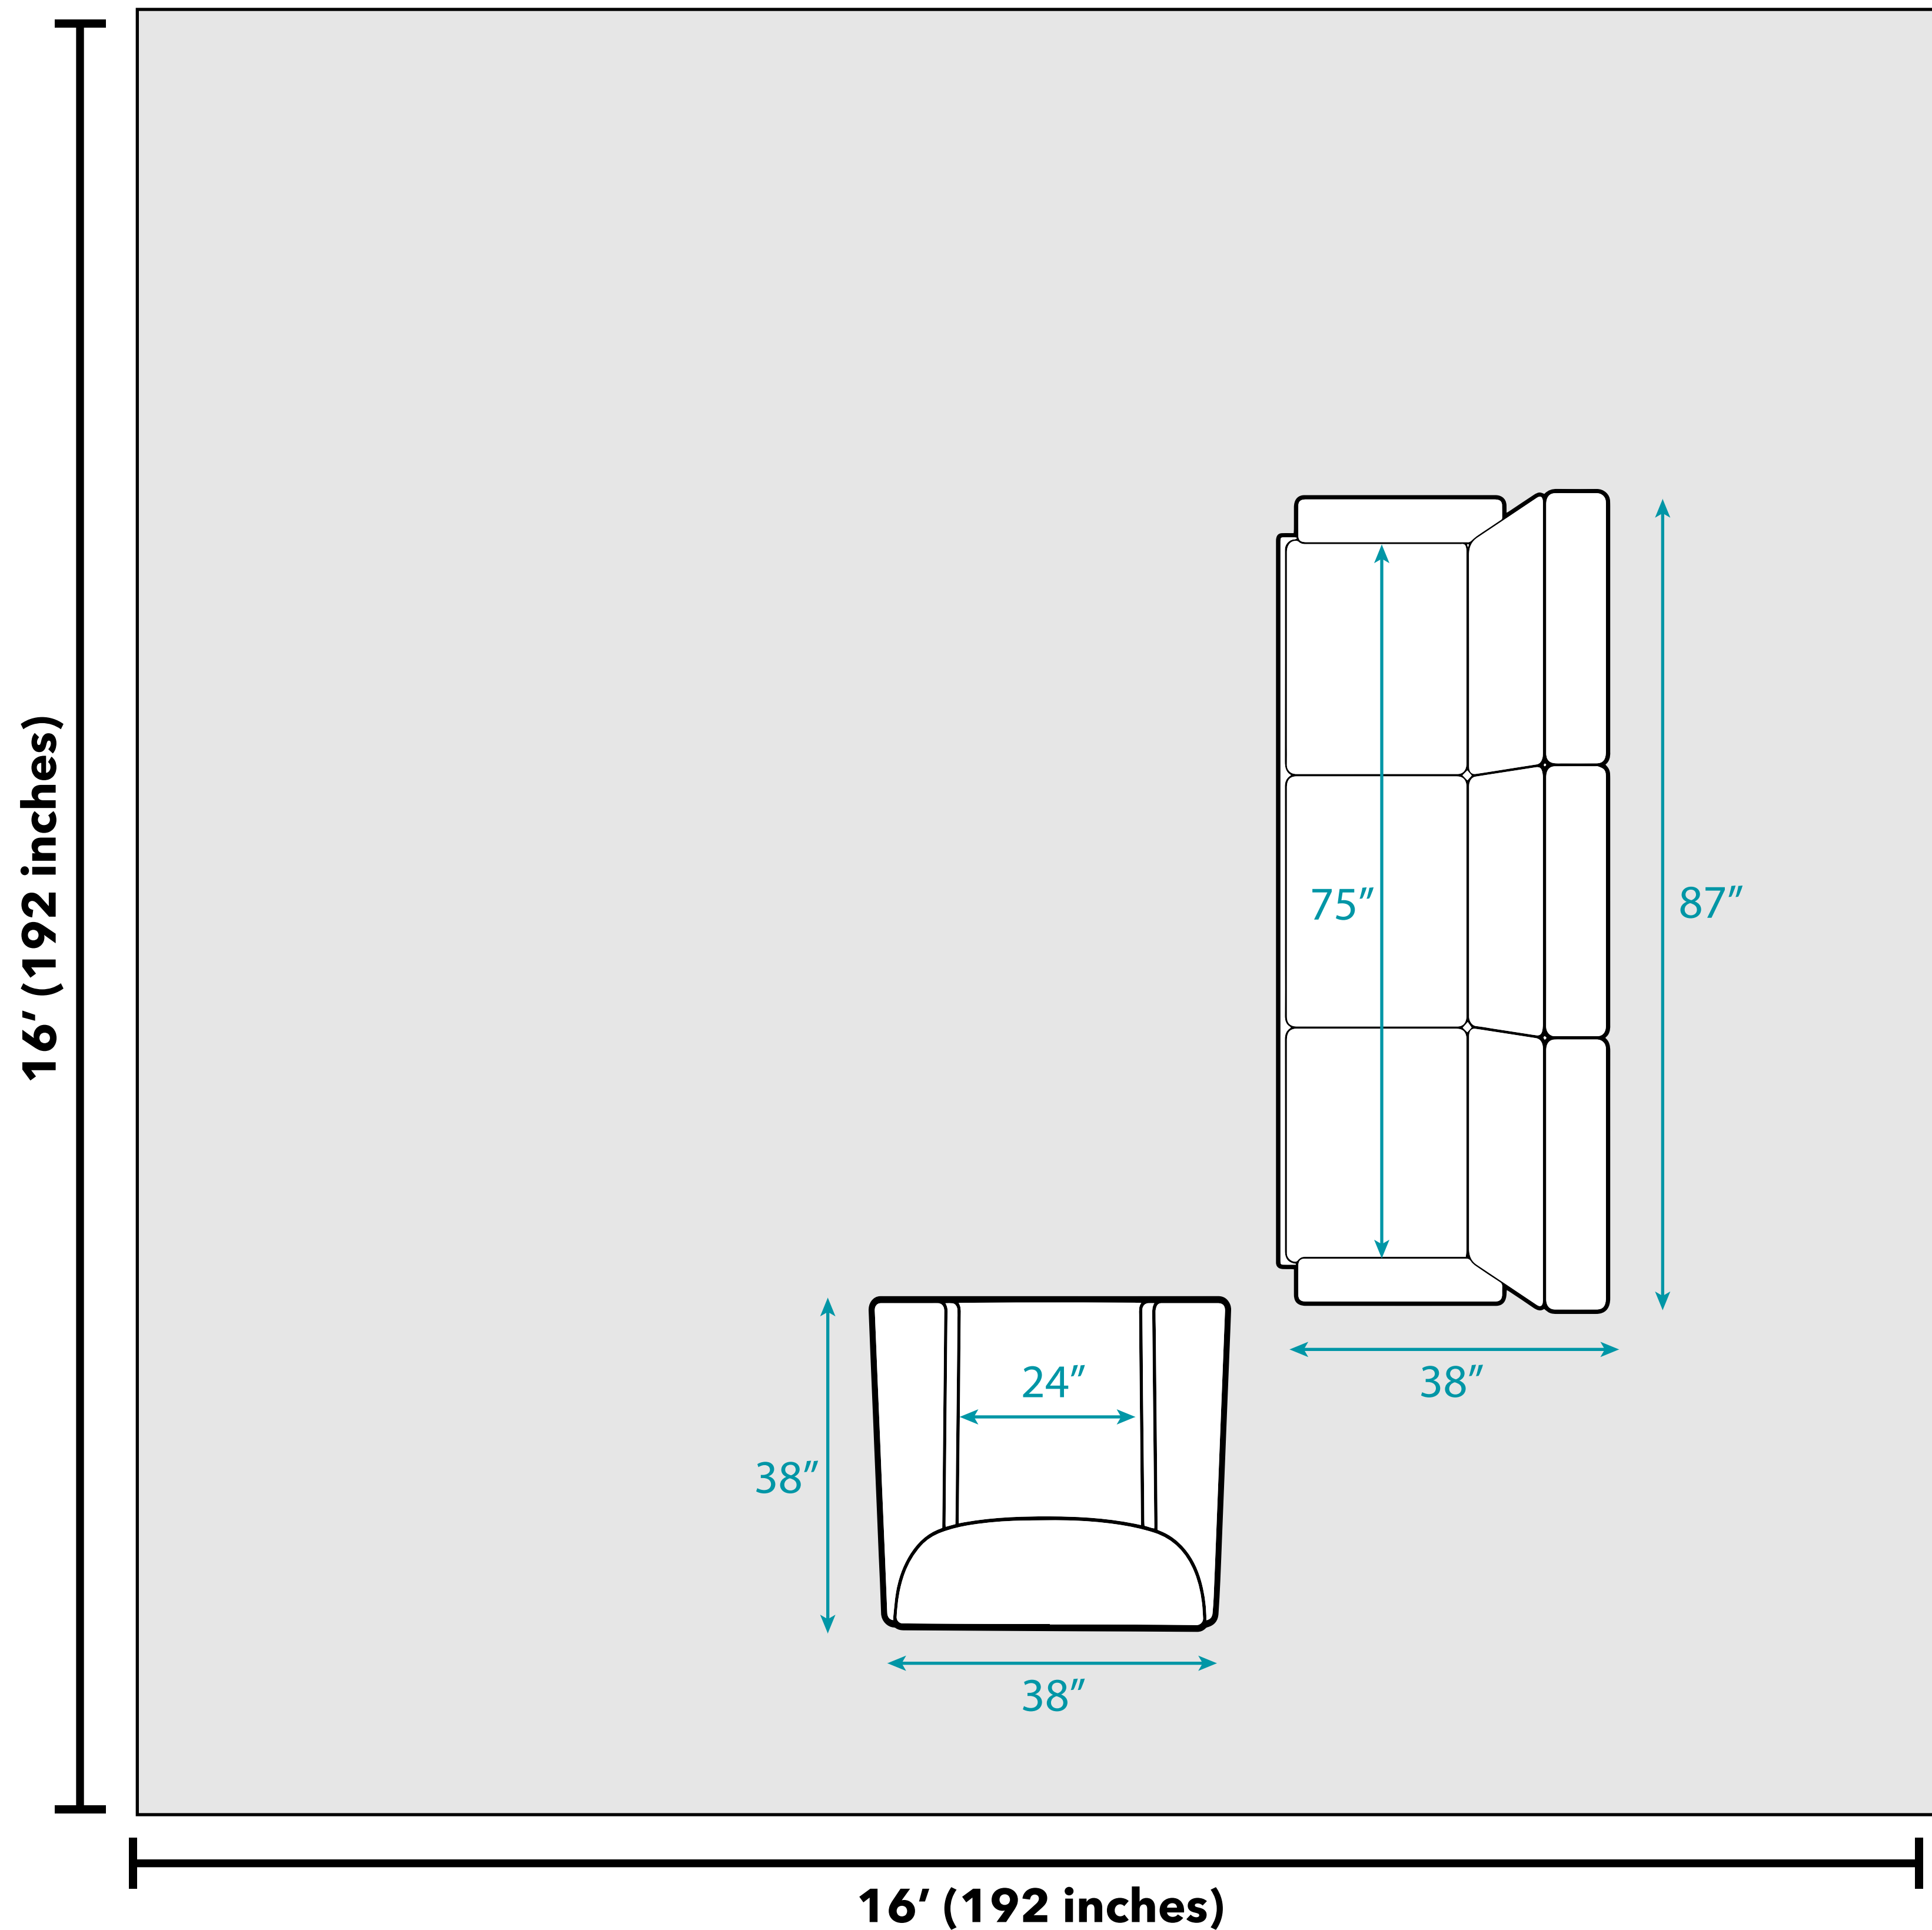

Floor Plan

Merona Sofa & Chair Set

Overall Dimensions:

- Sofa: 87" L x 38" W x 36" H
- Chair: 38" L x 38" W x 36" H

Additional Dimensions:

- Seat cushions are 23" deep and 17" high off the ground
- Armrests are 22" high off the ground and 6" wide
- Leg height: 4"
- Sofa inside seating width between arms: 75"
- Chair inside seating width between arms: 24"

National Average Living Room Size

As of 2020, Dimensions Guide estimates that the average living room is a 16x16 foot square. Depending on the size of your home, including the number of people in your household, it may make sense for your living room to be a different size or shape. All measurements are approximate and are provided for informational purposes only.