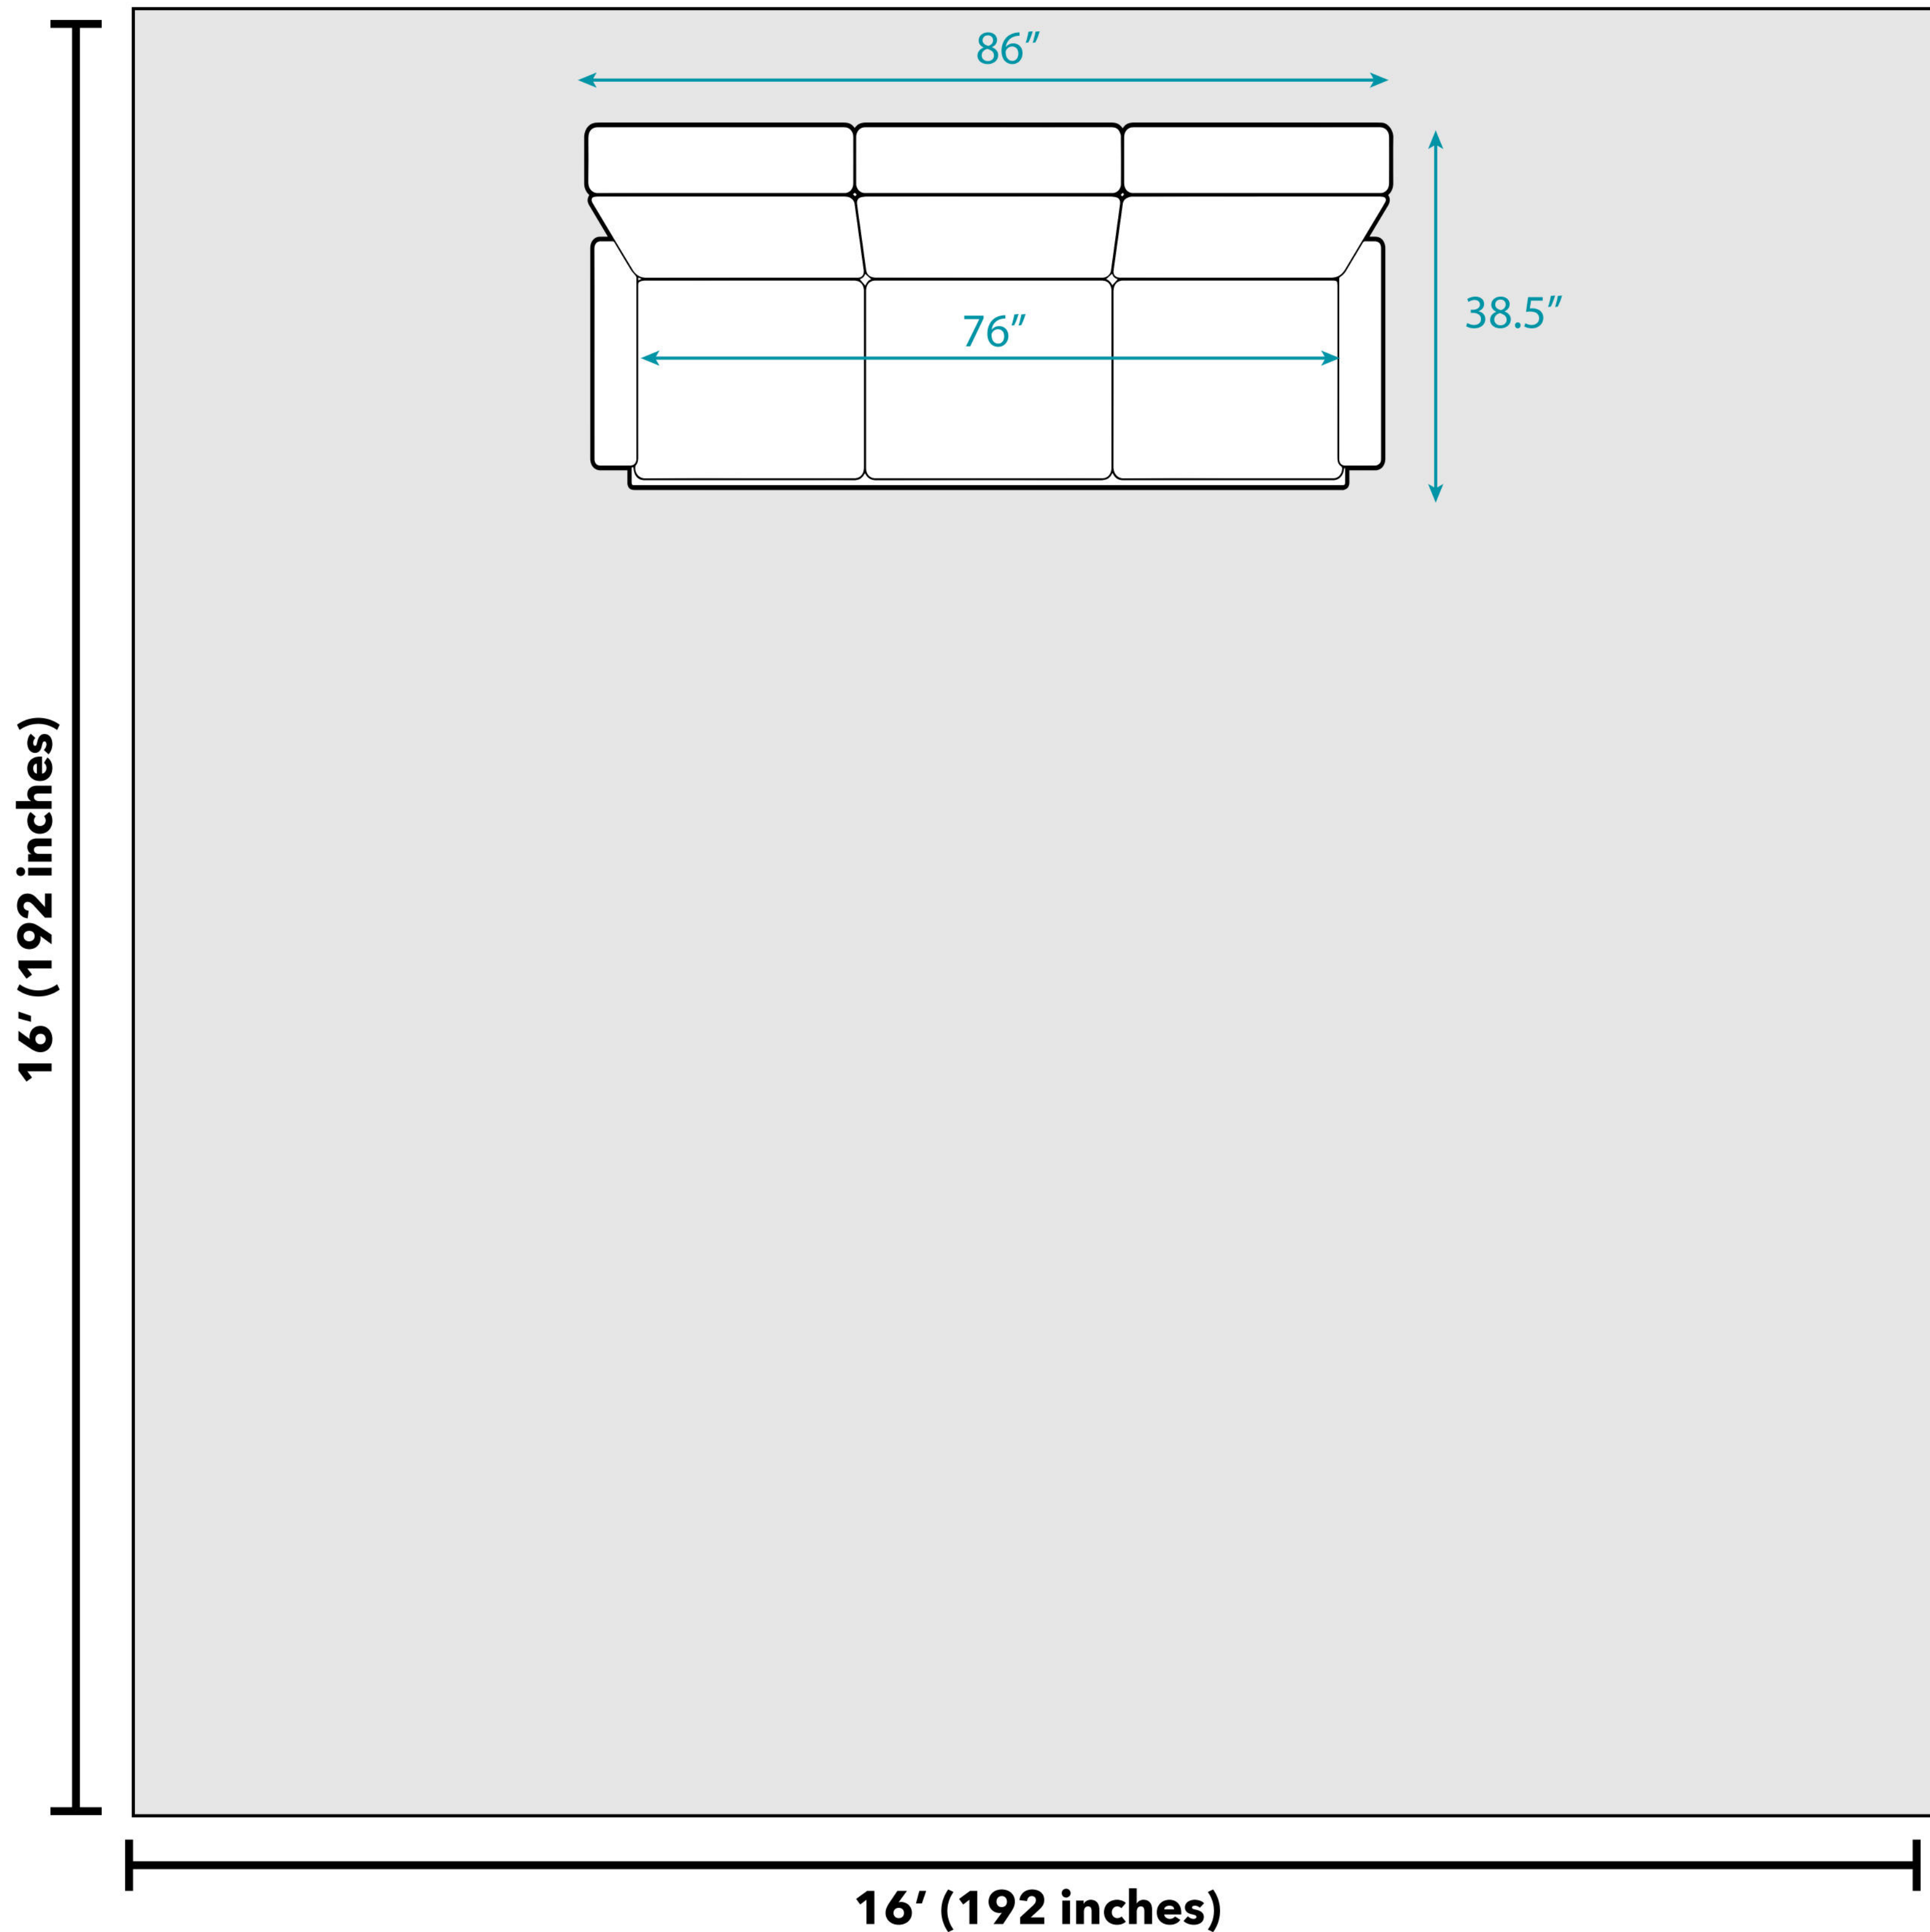

Floor Plan

Carabella Leather Sofa

Overall Dimensions:

- Sofa: 86" L x 38.5" W x 36" H
- Inside seating width: 76" wide

Additional Dimensions:

- Seat cushions are 24" deep and 19" high off the ground
- Backrests are 17" high
- Armrests are 5" wide and 26" high off the ground
- Legs are 6" tall

Door width required for delivery: 32"

National Average Living Room Size

As of 2020, Dimensions Guide estimates that the average living room is a 16x16 foot square. Depending on the size of your home, including the number of people in your household, it may make sense for your living room to be a different size or shape. All measurements are approximate and are provided for informational purposes only.