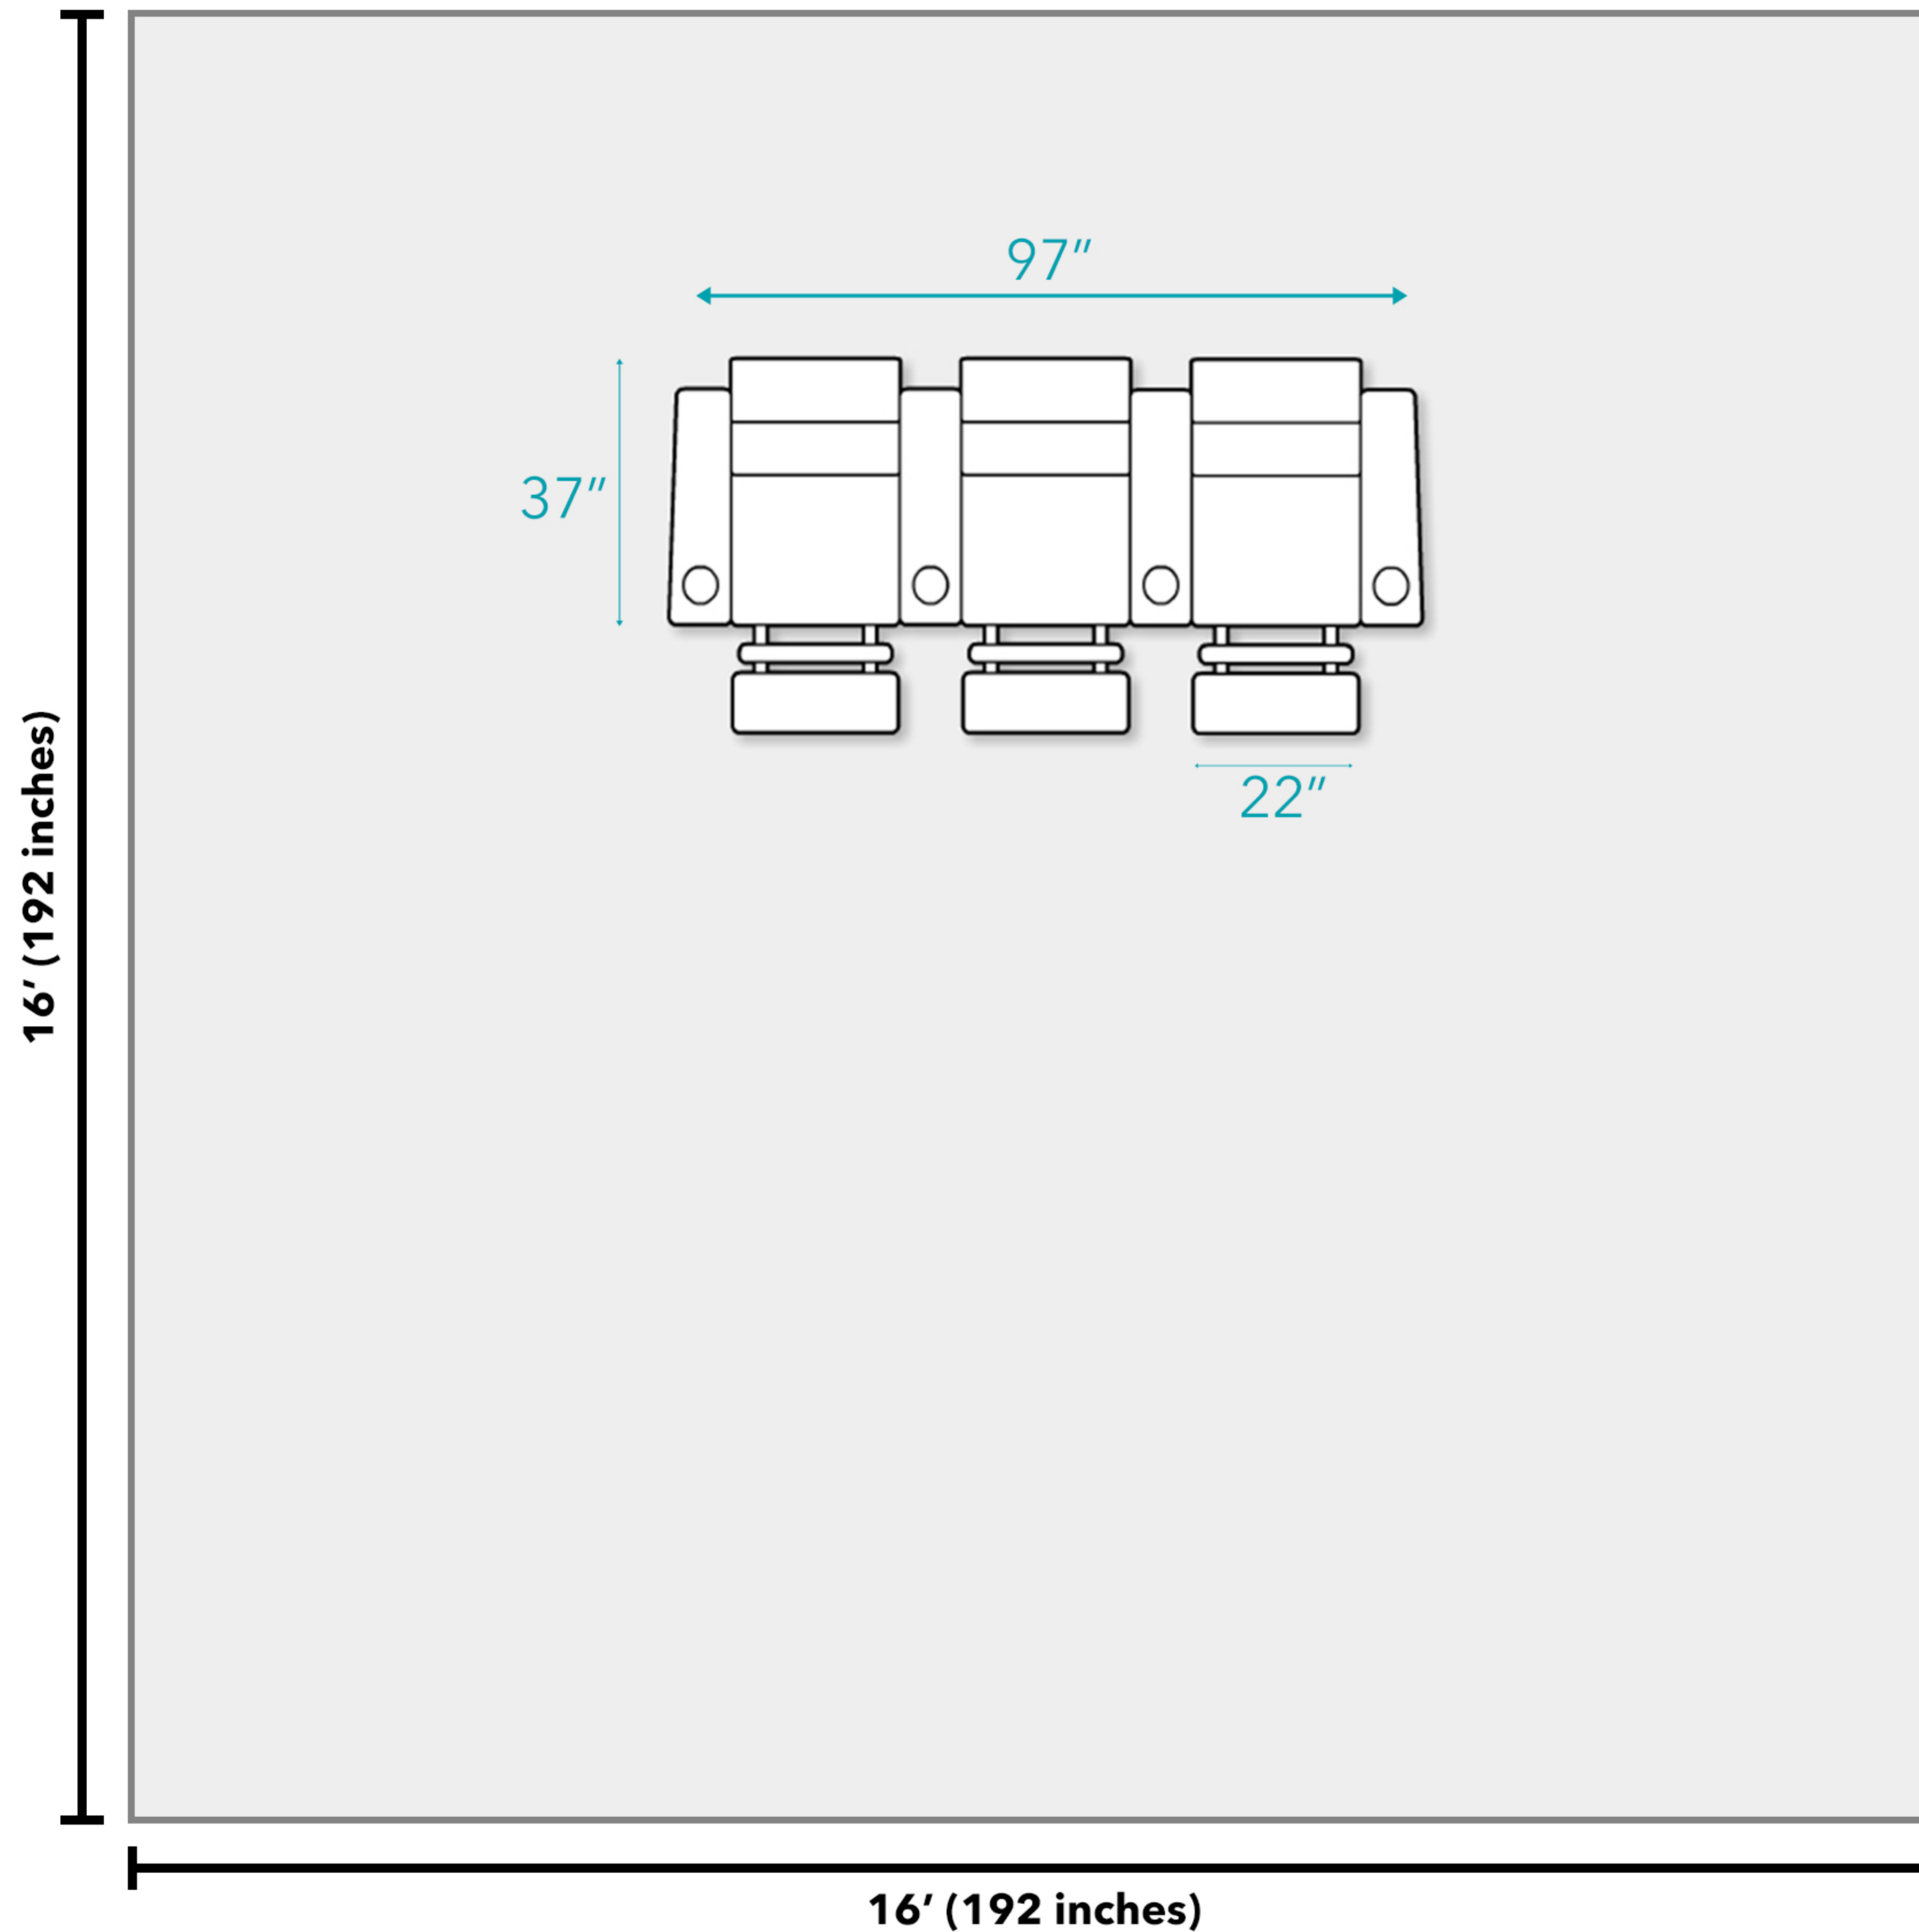

## National Average Living Room Size

As of 2018, Dimensions Guide estimates that the average living room is a 16x16 foot square. Depending on the size of your home, including the number of people in your household, it may make sense for your living room to be a different size or shape. All measurements are approximate and are provided for informational purposes only.

### Overall Dimensions:

- 96" W x 37" D x 39" H

### Additional Dimensions:

- Fully reclined length is 65"
- Leg height when fully reclined is 15"
- Requires 6" of space away from the wall to recline
- Seat cushions are 22" wide and 22" deep
- Seat cushions are 19" high off the ground
- Armrests are 24" high off the ground
- Armrests are 7" wide

**Door width required for delivery: 20"**