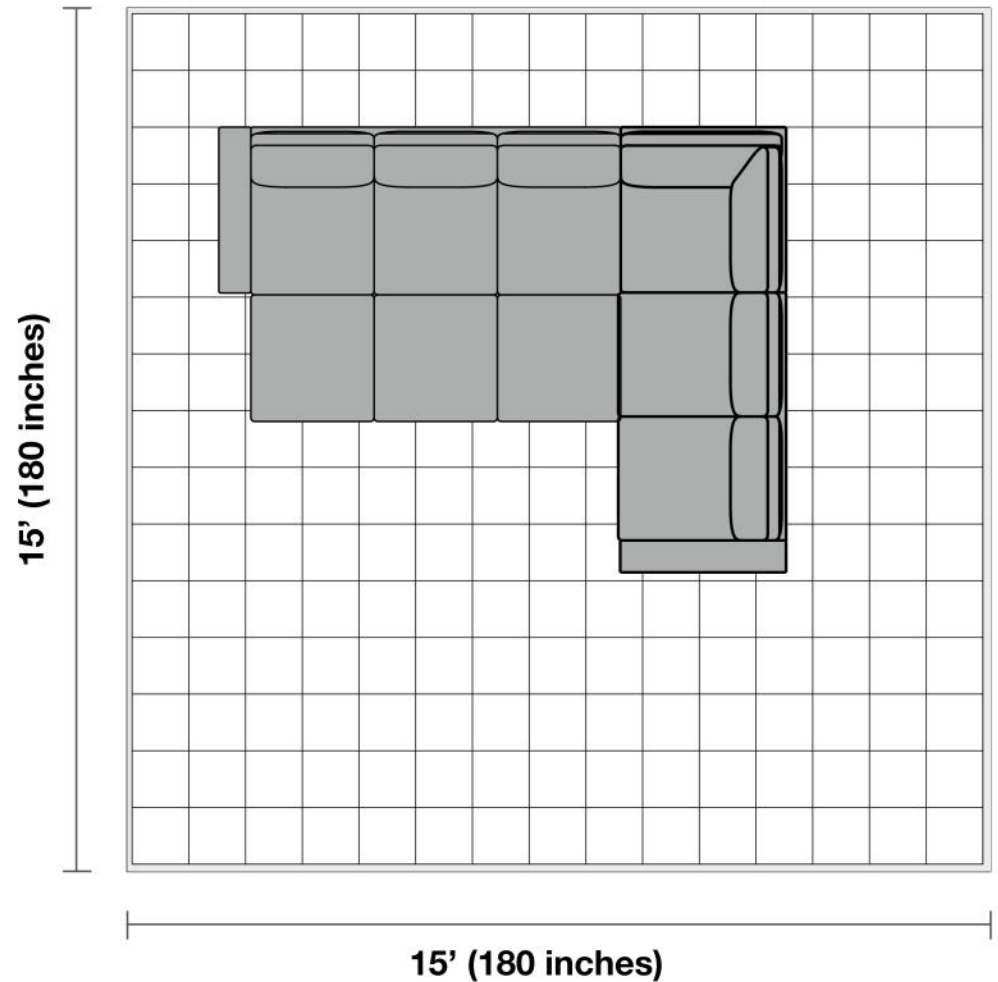

### General Dimensions:

Overall Sectional Dimensions: 121" L x 94.3" W x 36.2"H

LAF Sleeper Sofa: 85.8" L x 36.2" W x 35.6" H

RAF 1-Arm Loveseat: 59.1" L x 36.2" W x 35.6" H

Corner Chair: 35.8" L x 35.8" W x 35.6" H

### Additional Dimensions:

Seat Height: 20"

Seat Depth: 23.7"

Back Height: 26.7"

### Room Plan:

Entry width required for delivery: 37"

### Living Room Size

Living rooms vary in shapes and sizes. The layout is scaled to 15' x 15' for visual purposes.