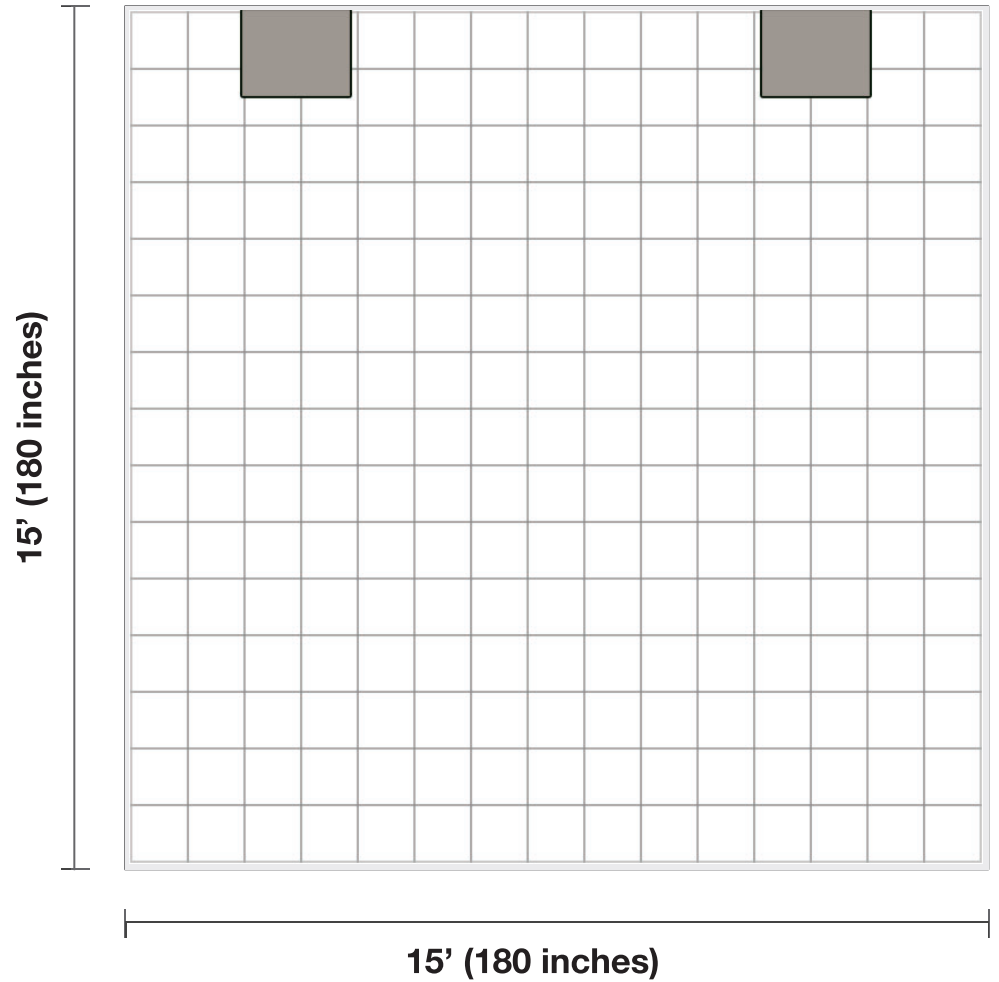

H E N R E D O N

1862048 Night Stand

Before purchasing your furniture, please measure your space and note all item measurements to ensure the item will fit your space.

General Dimensions: (W x D x H)

Night Stand: 23.7" x 19" x 24.2"; 52.2 lb

Room Plan:

Entry width required for delivery: 21"

Room Size

Rooms vary in shapes and sizes.

The layout is scaled to 15' x 15' for visual purposes