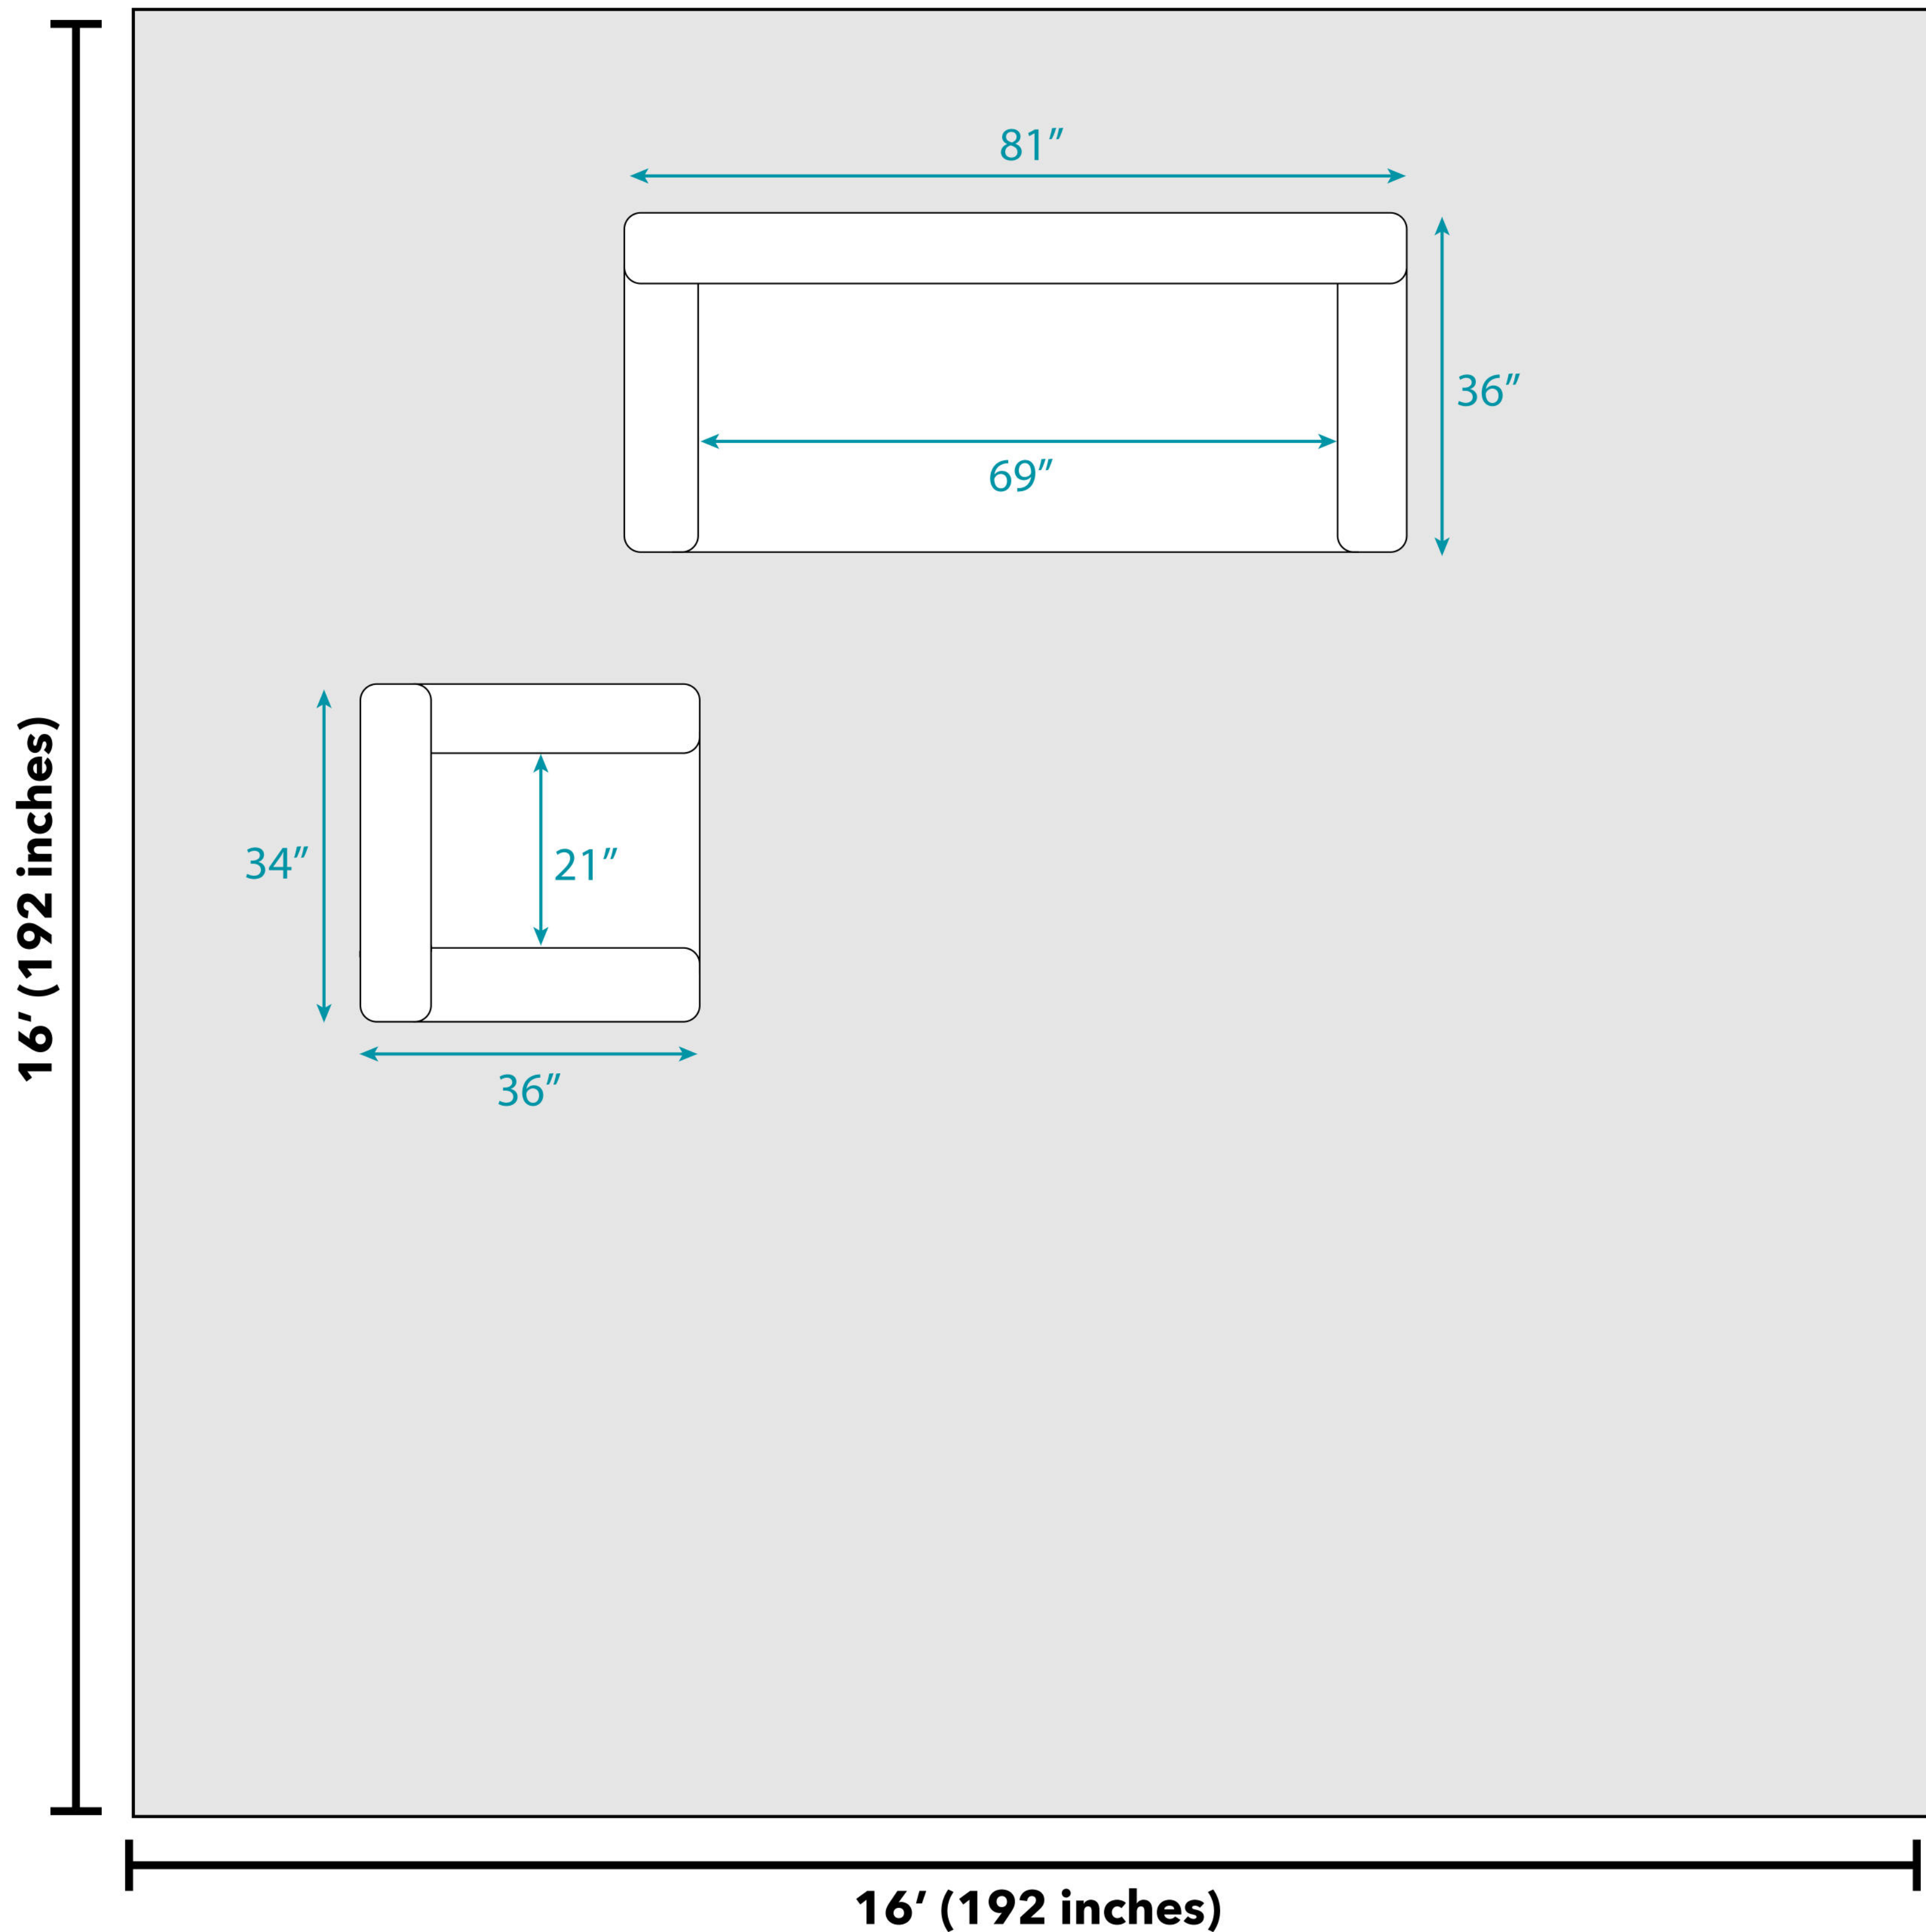

Floor Plan

Cidney Leather 2-pc Sofa and Chair Set

Overall Dimensions:

- Sofa: 81" L x 36" W x 31" H
Inside Seating Width: 69"
- Chair: 34" L x 36" W x 31" H
Inside seating width: 21"

Additional Dimensions:

- Seat cushions are 23" deep and 20" high off the ground
- Armrests are 6" wide and 29" high off the ground
- Leg Height is 5"

Door width required for delivery without packaging: 33"

National Average Living Room Size

As of 2022, Dimensions Guide estimates that the average living room is a 16x16 foot square. Depending on the size of your home, including the number of people in your household, it may make sense for your living room to be a different size or shape. All measurements are approximate and are provided for informational purposes only.