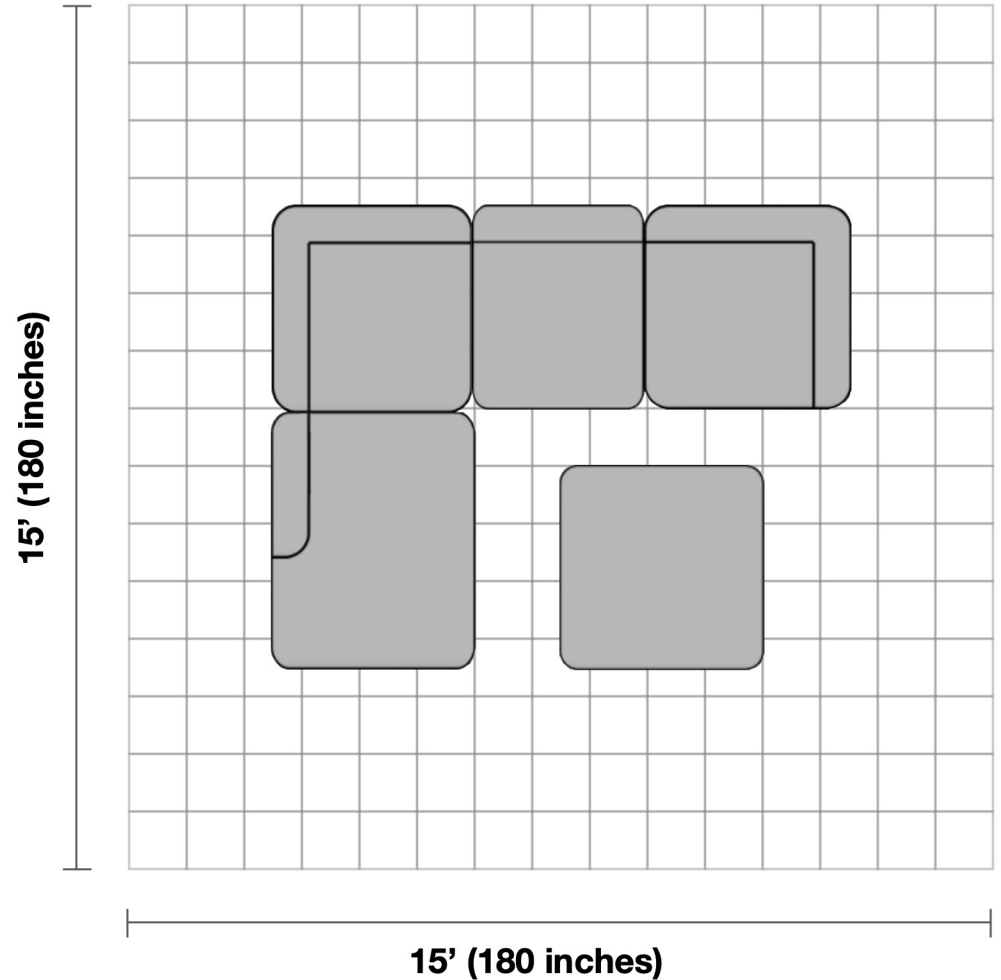

1862146 Andee Fabric Sectional

Before purchasing your furniture, please measure your space and note all item measurements to ensure the item will fit your space.

General Dimensions:

96.4" L x 121.2" W x 32.6" H

Additional Dimensions:

LAF Chaise: 96.4" L x 42.5" W x 32.6" H

RAF Loveseat: 78.7" L x 42.5" W x 32.6" H

Ottoman: 42.5" L x 42.5" W x 18.8" H

Seat Height: 18.8"

Seat Depth: 27.2"

Room Plan:

Entry width required for delivery: **26"**

Living Room Size

Living rooms vary in shapes and sizes. The layout is scaled to 15' x 15' for visual purposes.