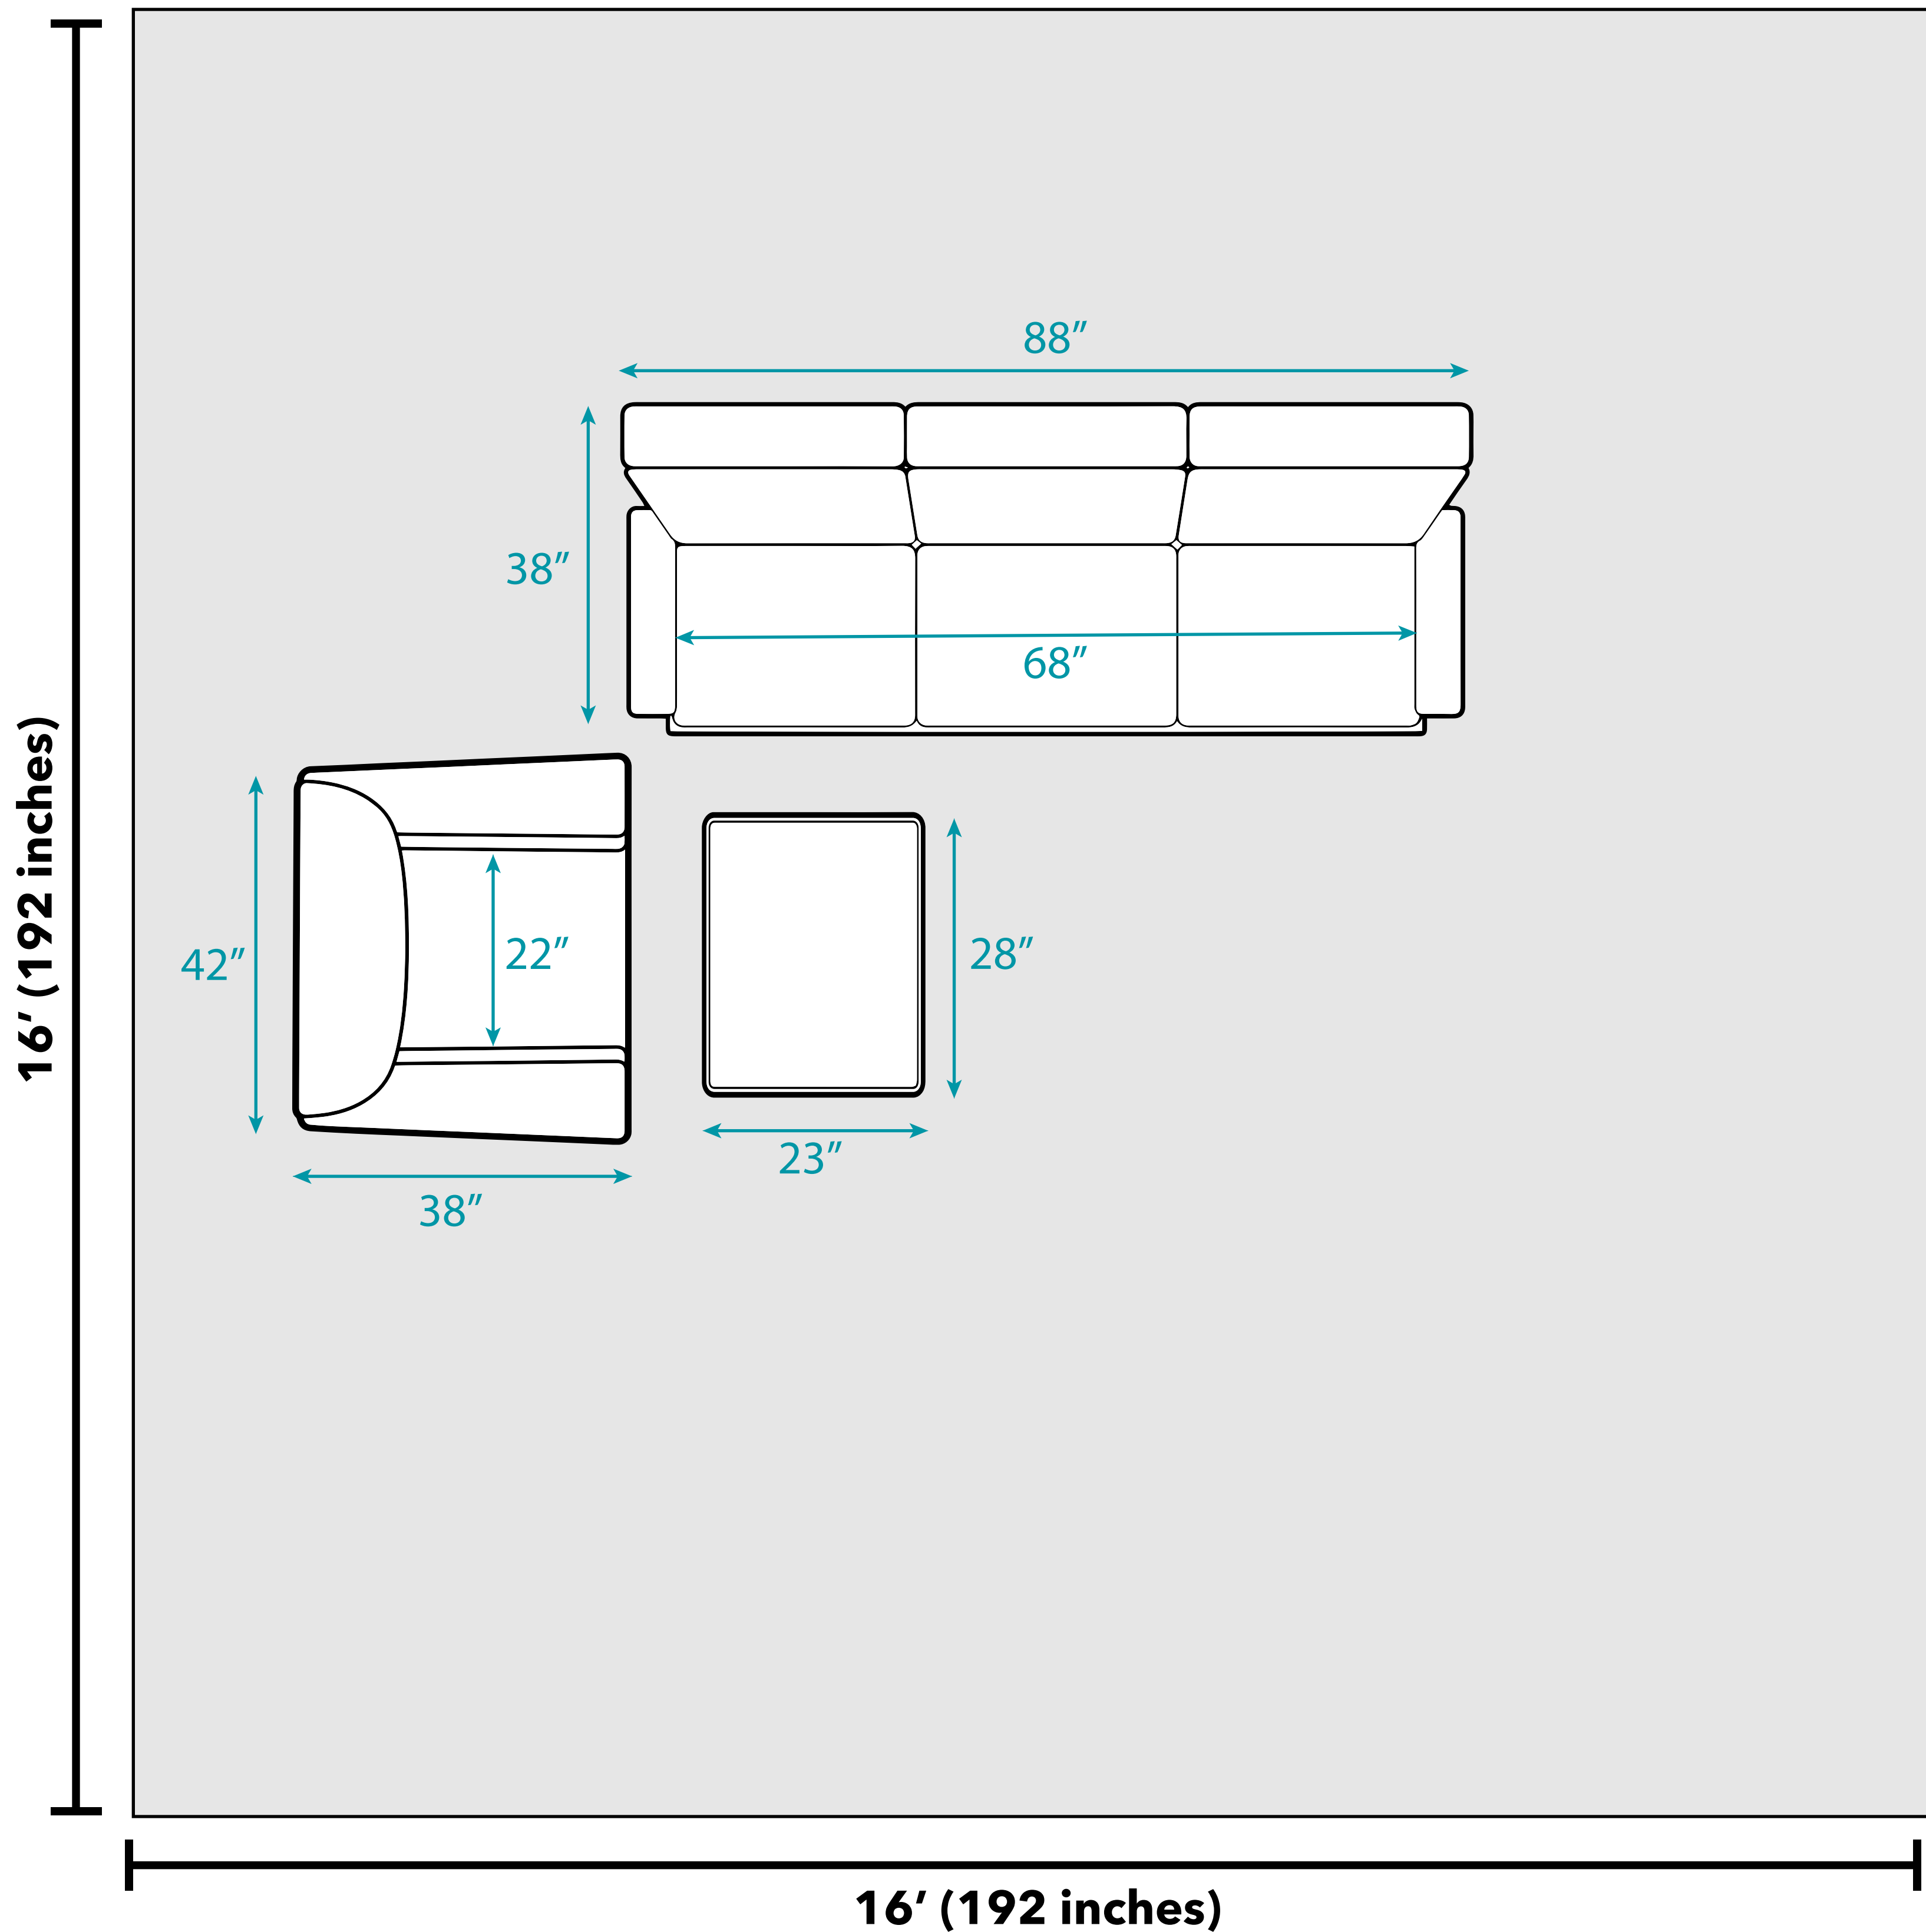

Floor Plan

Cullen 3-piece Leather Set – Sofa, Chair & Ottoman

Overall Dimensions:

- Sofa: 88" L x 38" W x 38" H
- Chair: 42" L x 38" W x 38" H
- Ottoman: 28" L x 23" W x 18" H

Additional Dimensions:

- Sofa inside seating width: 68"
- Chair inside seating width: 22"
- Seat cushions are 22" deep and 20" high off the ground
- Backrest is 18" High
- Armrests are 23" high off the ground and 10" wide
- Legs are 2" tall

National Average Living Room Size

As of 2020, Dimensions Guide estimates that the average living room is a 16x16 foot square. Depending on the size of your home, including the number of people in your household, it may make sense for your living room to be a different size or shape. All measurements are approximate and are provided for informational purposes only.

Door width required for delivery: 36"