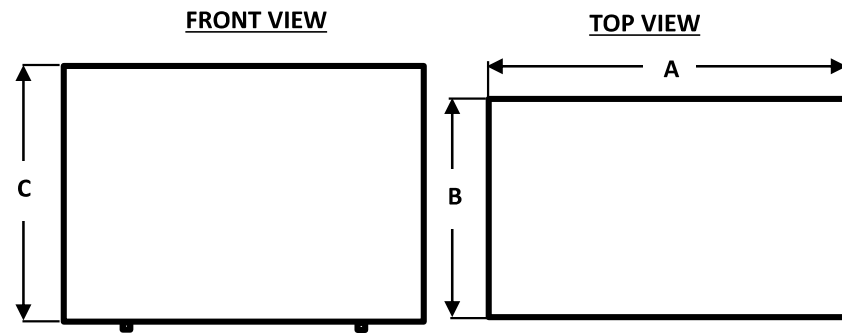

LED Lighting

Lock and Key

The Hisense Garage Ready 17.7CF giant chest freezer is a versatile product with the capability to convert between freezer and fridge. You can use it either as freezer or fridge whichever you like. 17.7 CF super large capacity & two removable baskets allow you to maximize your storage. Also, this model is garage ready in freezer mode - designed and tested to perform in temperature between 0°F - 110°F. The LED lighting on door helps you easily and quickly find whatever inside.

TECHNICAL SPECIFICATIONS

Performance	
Model#	CFC177M6AWD
Total Capacity (cu. ft)	17.7
Control type	Mechanical
Frost type	Manual Defrost
Energy Efficiency Class	DOE
Temperature Range	-13°F to 50°F
Noise Level (dB(A))	42
General Features	
Installation Type	Freestanding
Cabinet Color	White
Door Material	Steel
Handle	Yes
Reversible Door	N/A
Number of Doors	1
Lock and Key	Yes
Power Indicator	Yes
Door-Open Alarm	No
Number of Plastic Basket	2
Basket Material	Plastic
Interior Light	Yes
Refrigerant	R600a
Adjustable Legs	Yes
Product	
Carton Dimensions (WxDxH)(in.)	66.5X29.6X34.6
Net Weight/Gross Weight (lbs.)	139/152 lbs
UPC Code	810088365577

INSTALLATION DIMENSION

Overall Dimension	Width(in.) A	64.8
	Depth (in.) B	30.2
	Height (in.) C	33.3
Air Clearance	Each side(in.)	4
	Top(in.)	4
	Back(in.)	3

All product, product specifications, and data are subject to change without notice to improve reliability, function, design or otherwise.
©2024 Hisense USA. All rights reserved.