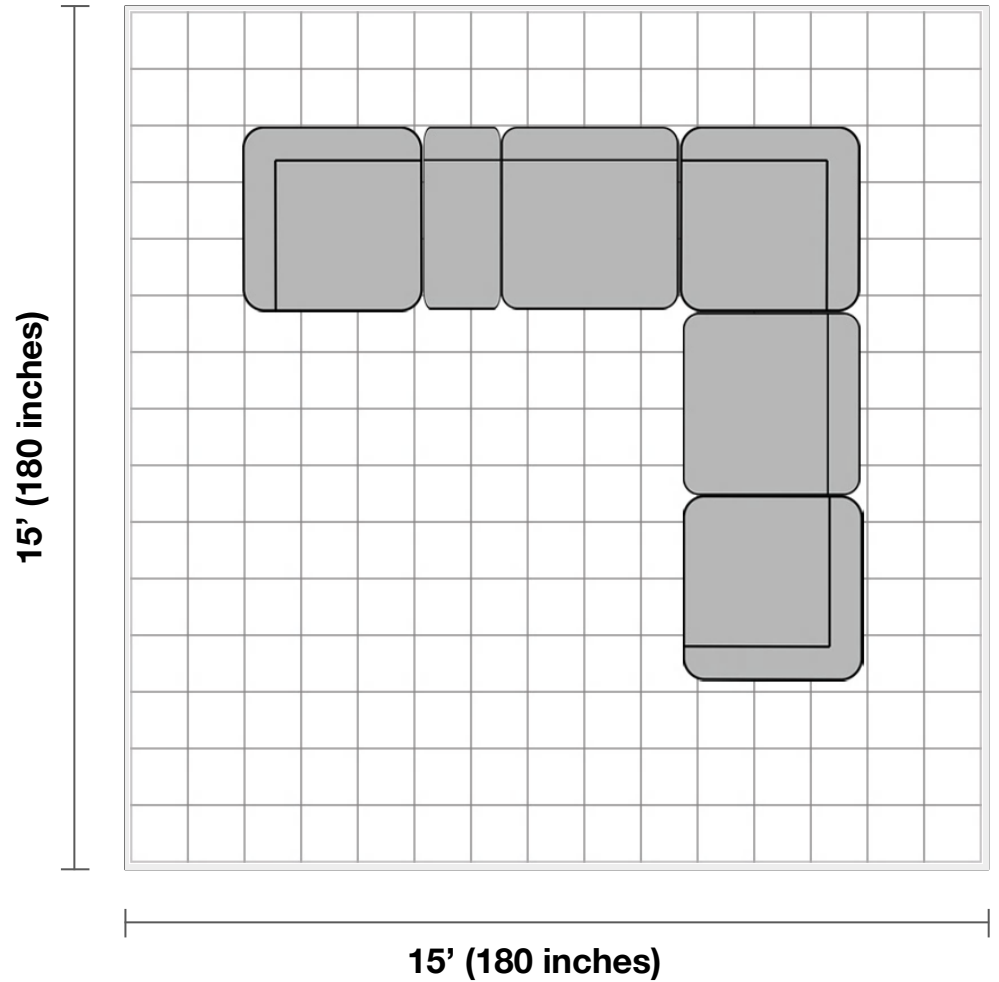

1752887 Lauretta 6-piece Leather Power Reclining Sectional with Power Headrests

Before purchasing your furniture, please measure your space and note all item measurements to ensure the item will fit your space.

General Dimensions:

Left arm recliner: 40.16" L x 40.55" W x 40.5" H

Console: 13.39" L x 39.37" W x 40.5" H

Armless recliner: 30.31" L x 40.55" W x 40.5" H

Corner Wedge: 67.32" L x 43.31" W x 40.5" H

Additional Dimensions:

Seat cushions are 22" deep and 21.2" high off the ground

Armrests are 10.2" wide and 25.5" high off the ground

Length of power cable: 98"

Room Plan:

Entry width required for delivery: 33.5"

Living Room Size

Living rooms vary in shapes and sizes. The layout is scaled to 15' x 15' for visual purposes.