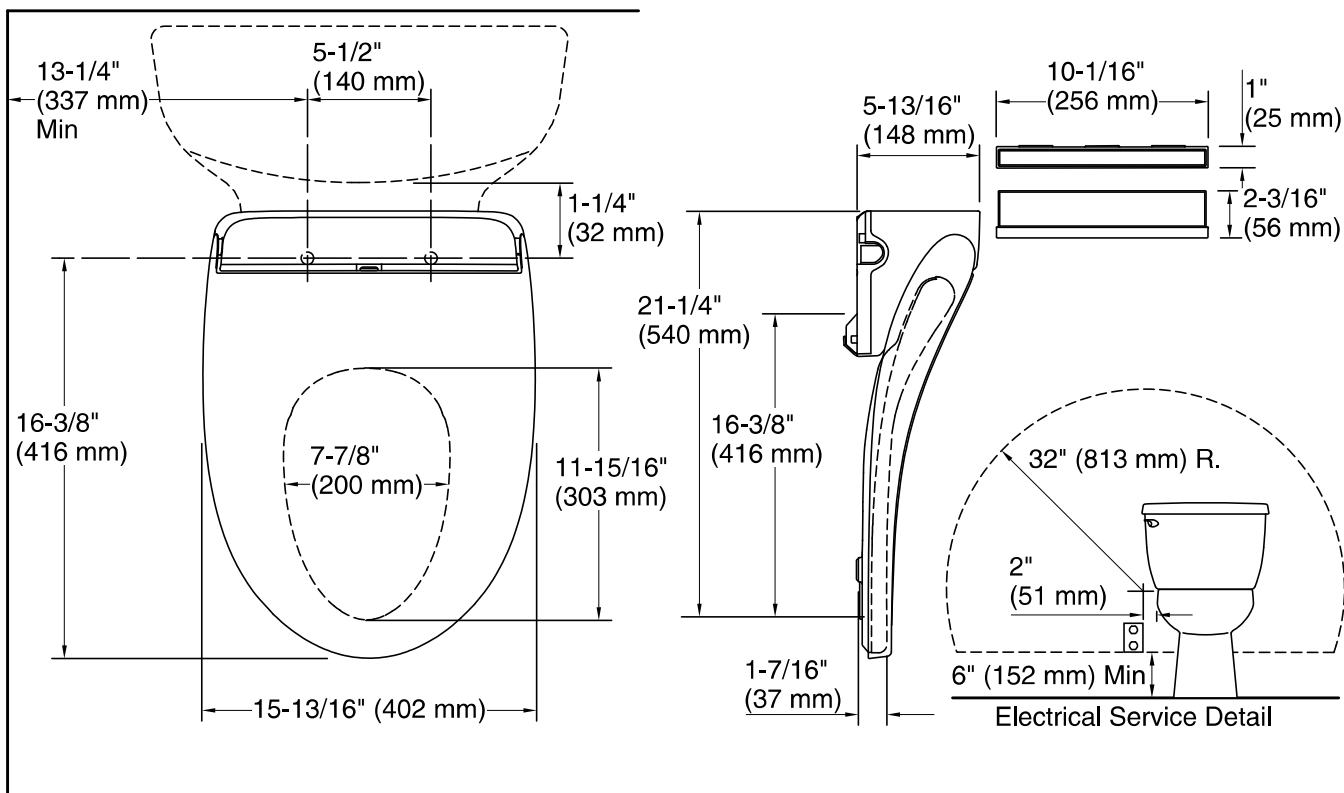

Required Electrical Service

One dedicated circuit required, protected with Class A Ground-Fault Circuit-Interrupter (GFCI). Outside North America, this device may be known as a Residual Current Device (RCD).

Bidet toilet seat: 120 V, 15 A, 60 Hz

Technical Information

All product dimensions are nominal.

Seat shape type: Elongated
Seat front type: Closed-front
Seat-mounting holes: 5-1/2" (140 mm)

Electrical component rating: Bidet toilet seat: 120 V, 15 A, 60 Hz, 1450 W

Power cord length: 51" (1295 mm)

Notes

Install this product according to the installation guide.