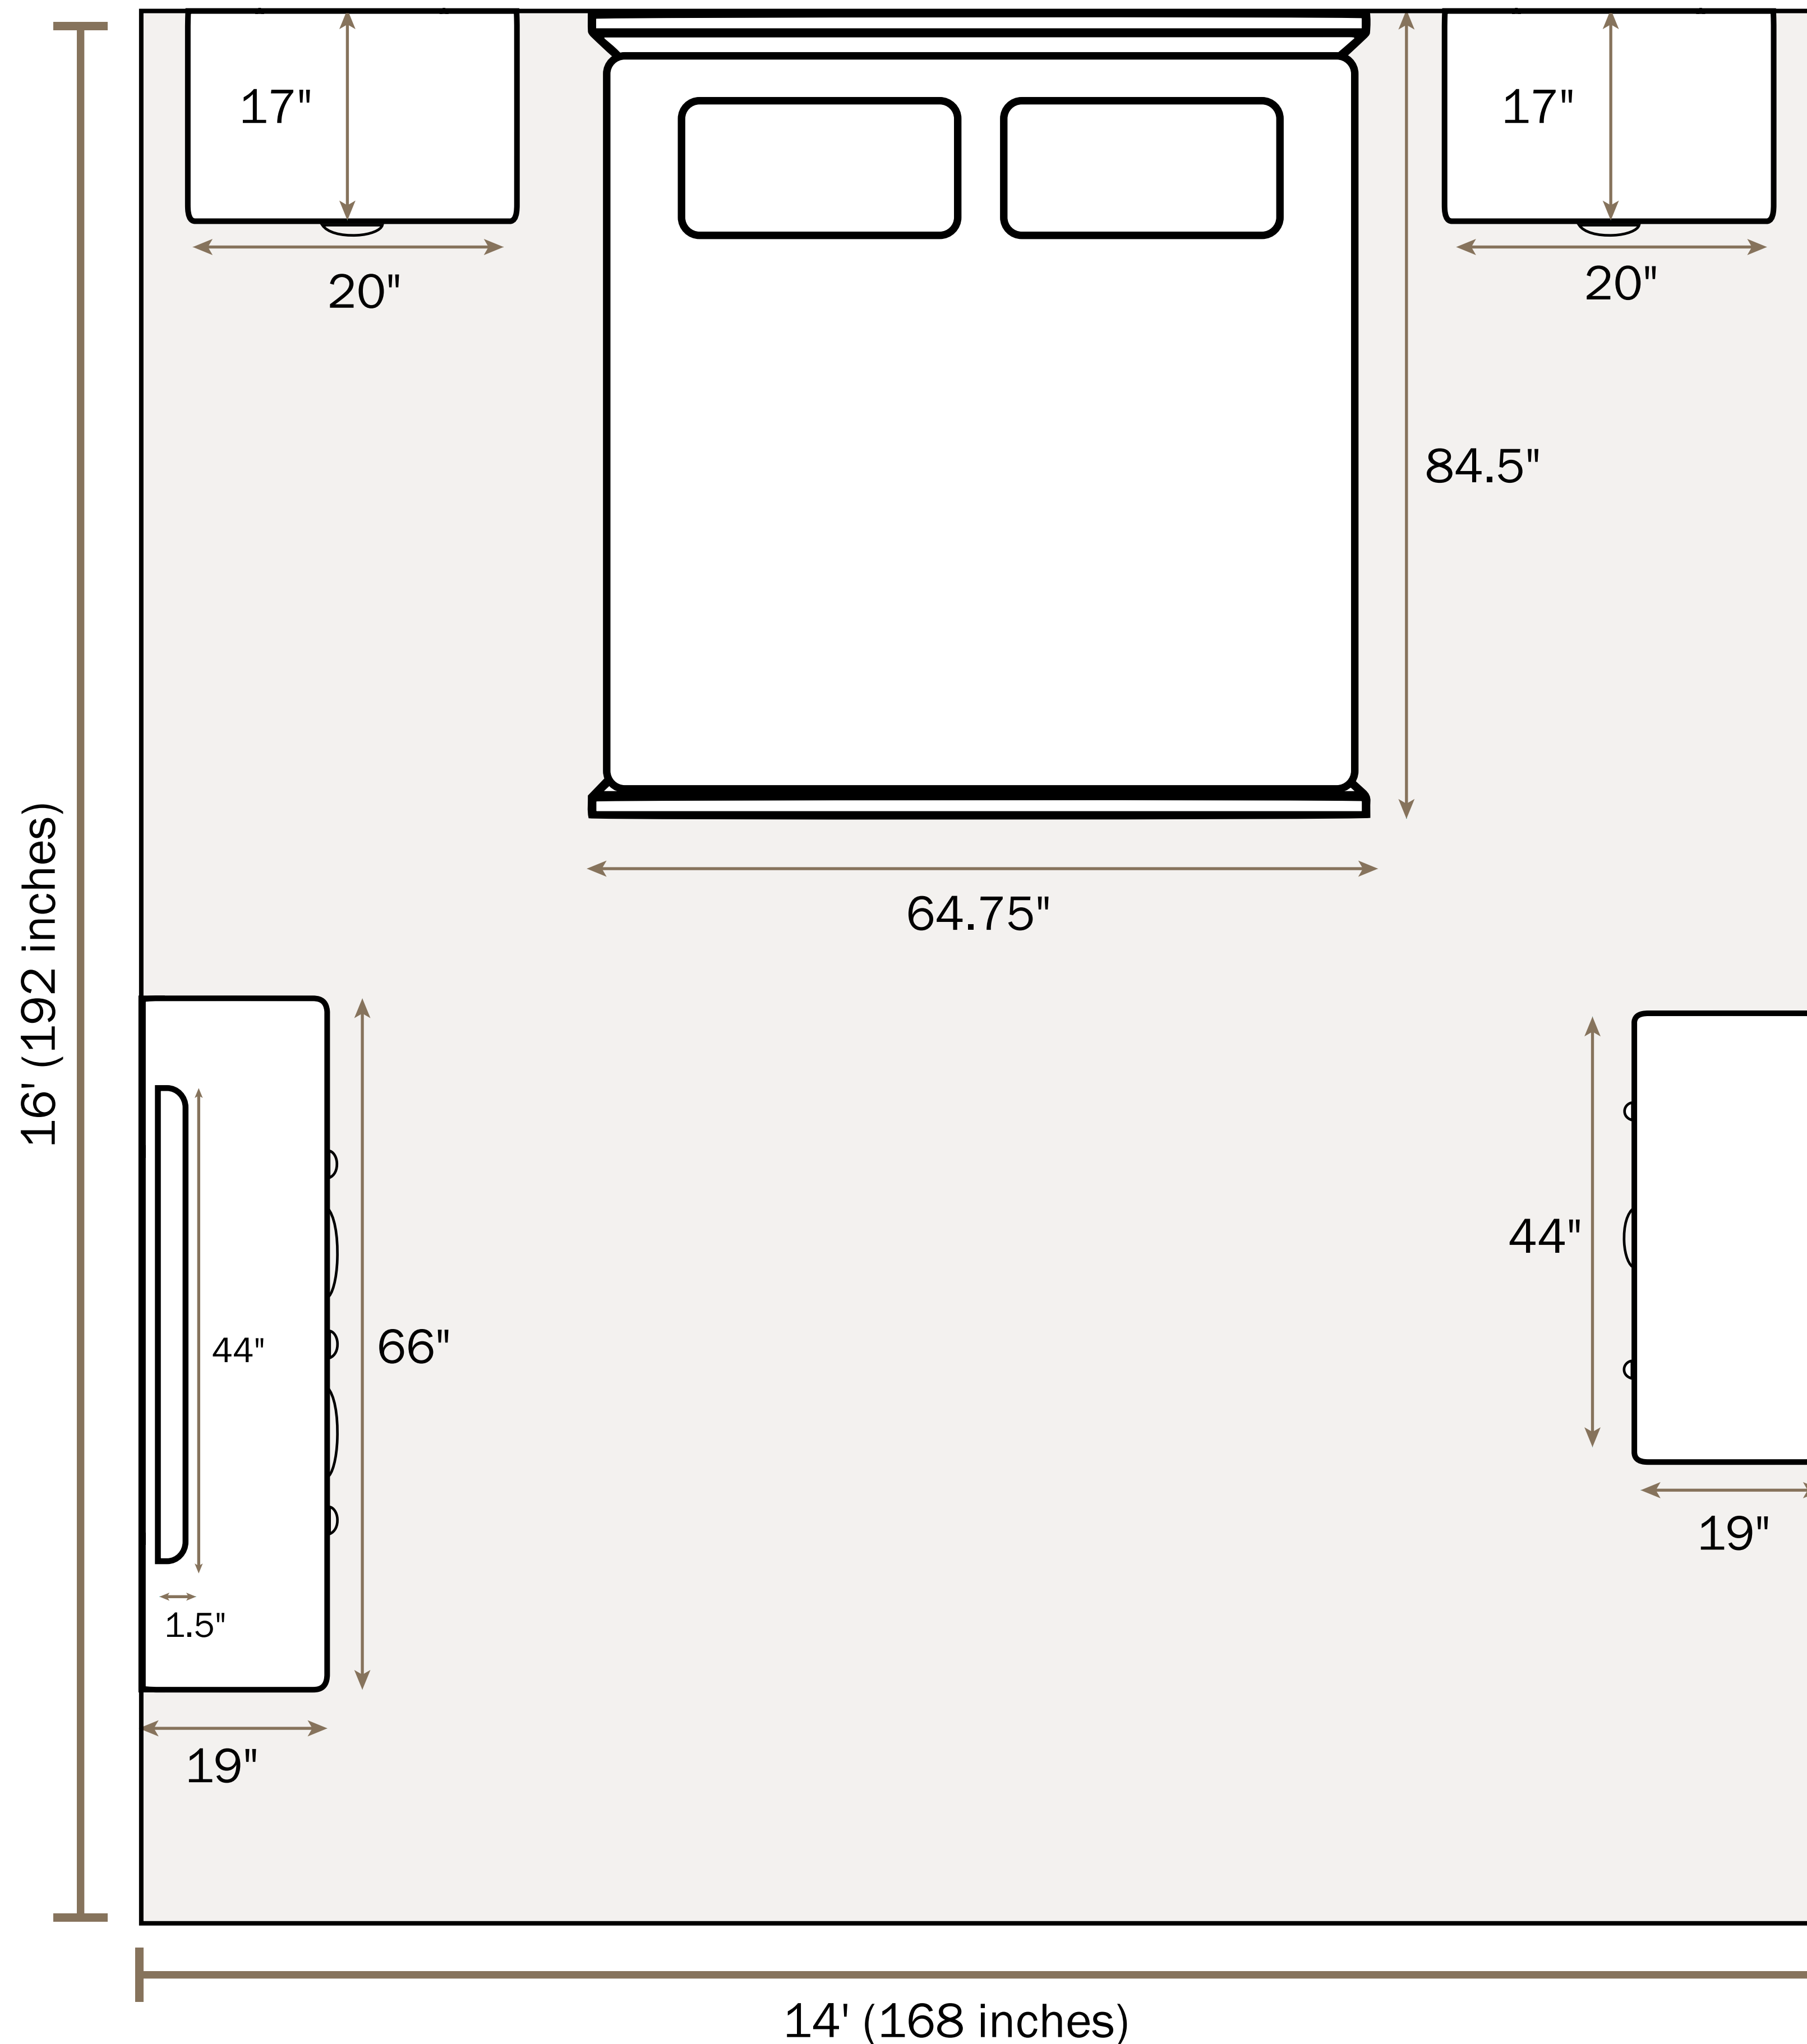

Floor Plan

Monterey 6-piece Queen Bedroom Set

Overall Dimensions:

- Queen Bed: 64.75"W x 84.5"D x 52"H
- 1 Drawer Nightstand: 20"W x 17"D x 27.3"H
- 5 Drawer Chest: 44"W x 19"D x 46.23"H
- 8 Drawer Dresser: 66"W x 19"D x 37.25"H
- Mirror: 44"W x 1.5"D x 36.5"H

Additional Dimensions:

- Headboard is 52" tall.
- Footboard is 22" tall.
- Nightstand Drawer Interior: 15.5"W x 11.2"D x 4"H
- Nightstand Open Space Interior: 17.3"W x 16"D x 10.5"H
- Dresser Top 4 Drawer Interior: 13.3"W x 13.2"D x 5"H
- Dresser Large Bottom 4 Drawers Interior: 29.3"W x 13.2"D x 7.8"H
- Chest Top 2 Drawer Interior: 17.3"W x 13.2"D x 5"H
- Chest Large Bottom 3 Drawers Interior: 37.5"W x 13.2"D x 7.5"H

The measurements are approximate and are to be used for informative purposes only.

Door width required for delivery: 22"W