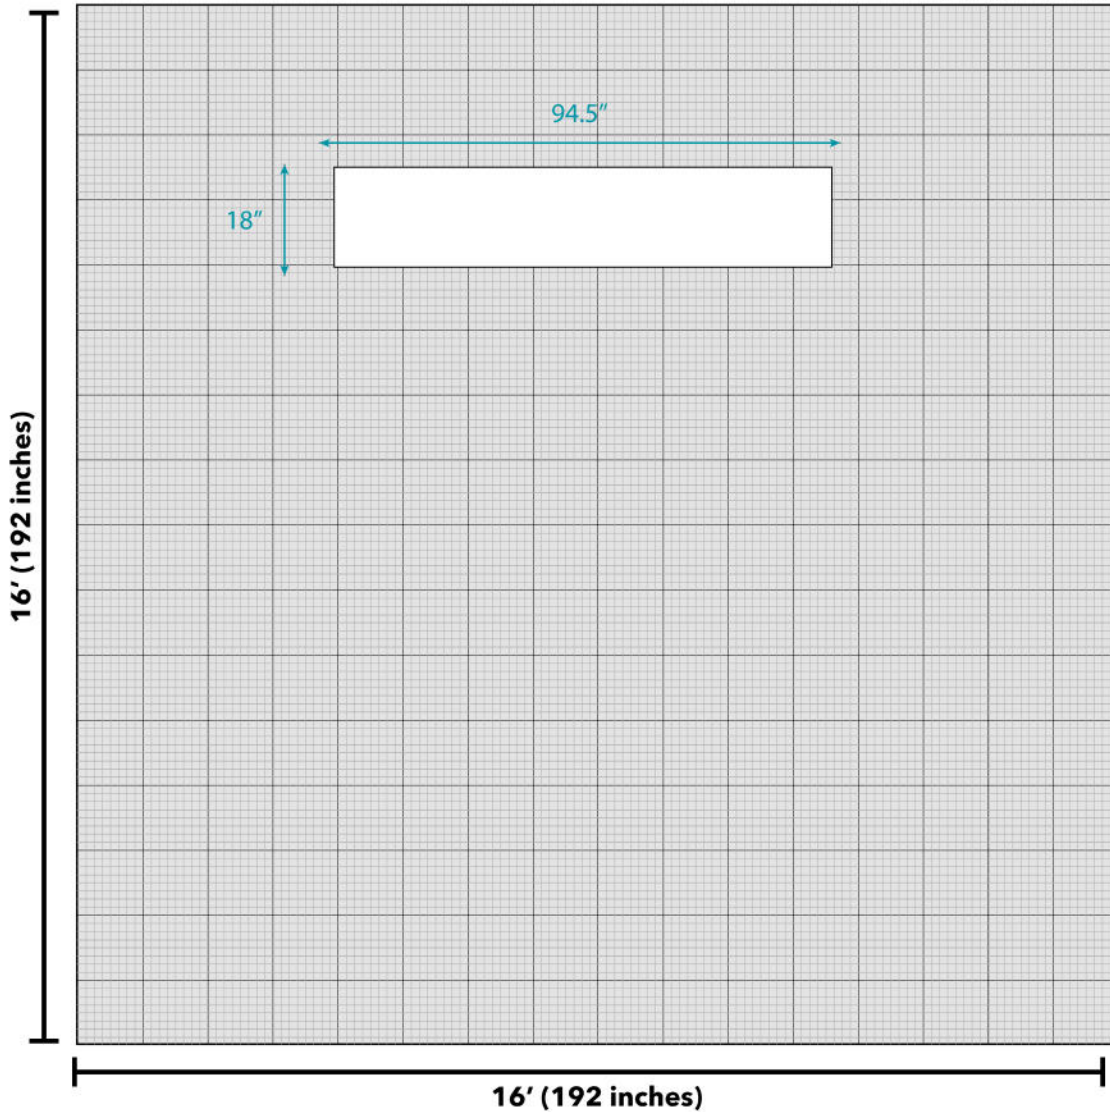

Floor Plan

Hawthorne 94" Media Console

Overall Dimensions:

- Overall: 94.5" W x 18" D x 28" H

Additional Dimensions:

- Inside Drawer Space: 23" W x 13" D x 5" H
- Inside Shelf Space: 34" W x 15.5" D x 9.75" H
- Cabinet Doors are 16.5"W x 21" H (each door)
- Drawer and Cabinet Handles are 5.5" long
- Legs are 4.5" tall with a 3" clearance between floor and bottom of console

National Average Living Room Size

As of 2021, Dimensions Guide estimates that the average living room is a 16x16 foot square. Depending on the size of your home, including the number of people in your household, it may make sense for your living room to be a different size or shape. All measurements are approximate and are provided for informational purposes only.

Door width required for delivery: 22"