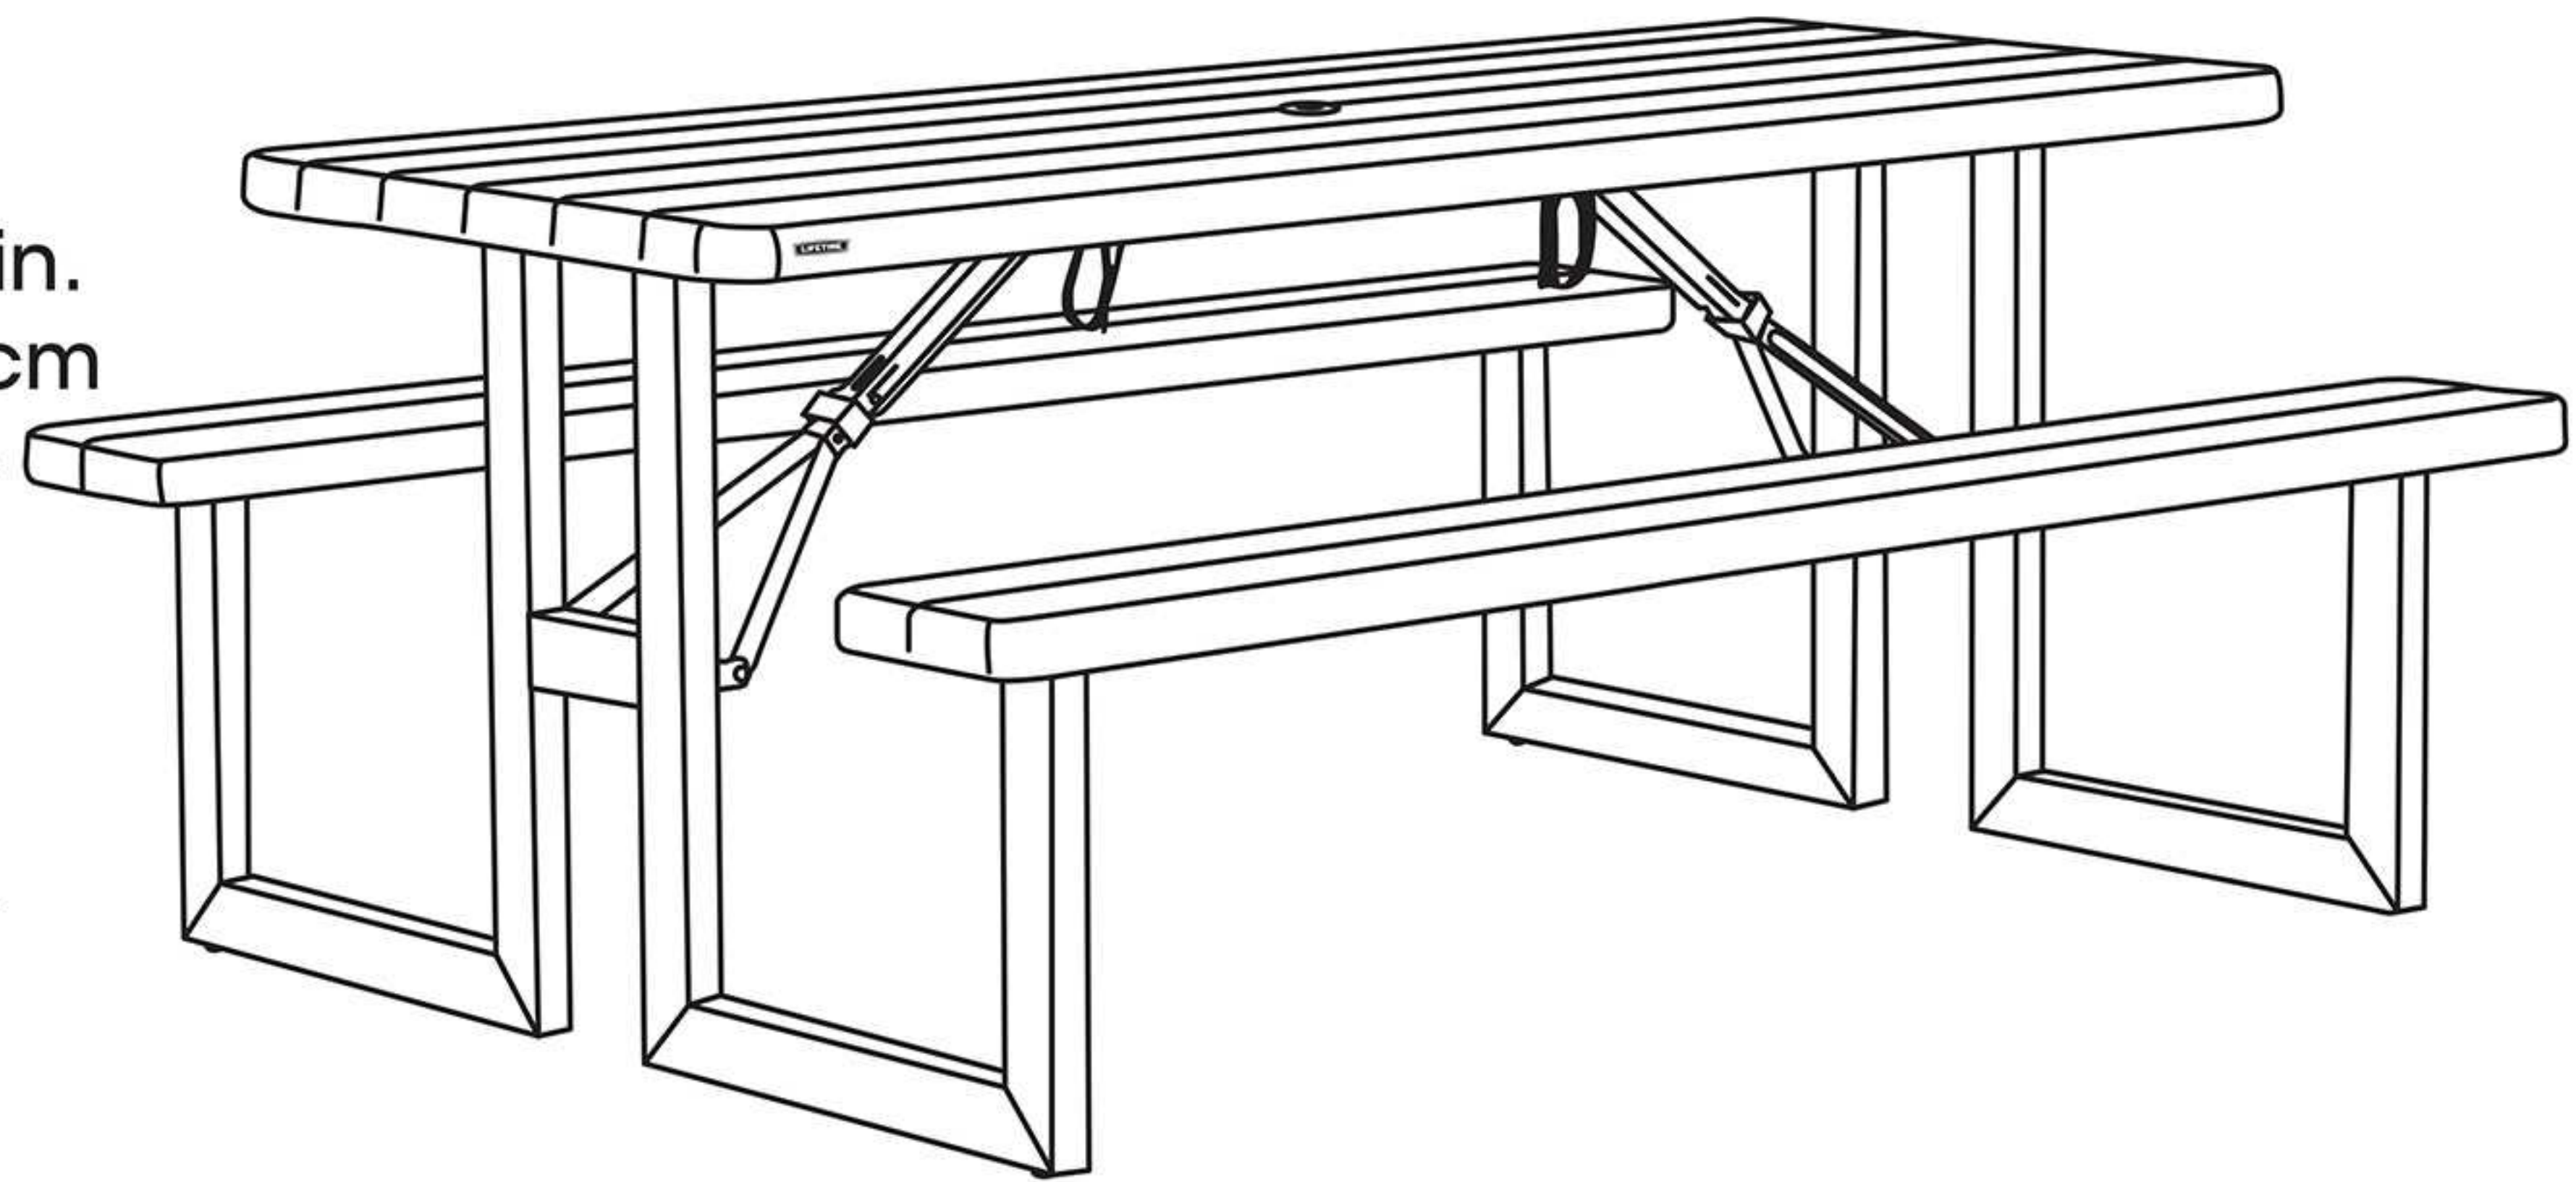

60360

Lifetime 6-Foot Craftsman Folding Picnic Table
(Brown/Bronze Sand)

29.5 in.
74,9 cm

18.6 in.
47,4 cm

9.1 in.
23 cm

29.1 in.
73,8 cm

71.9 in.
182,6 cm