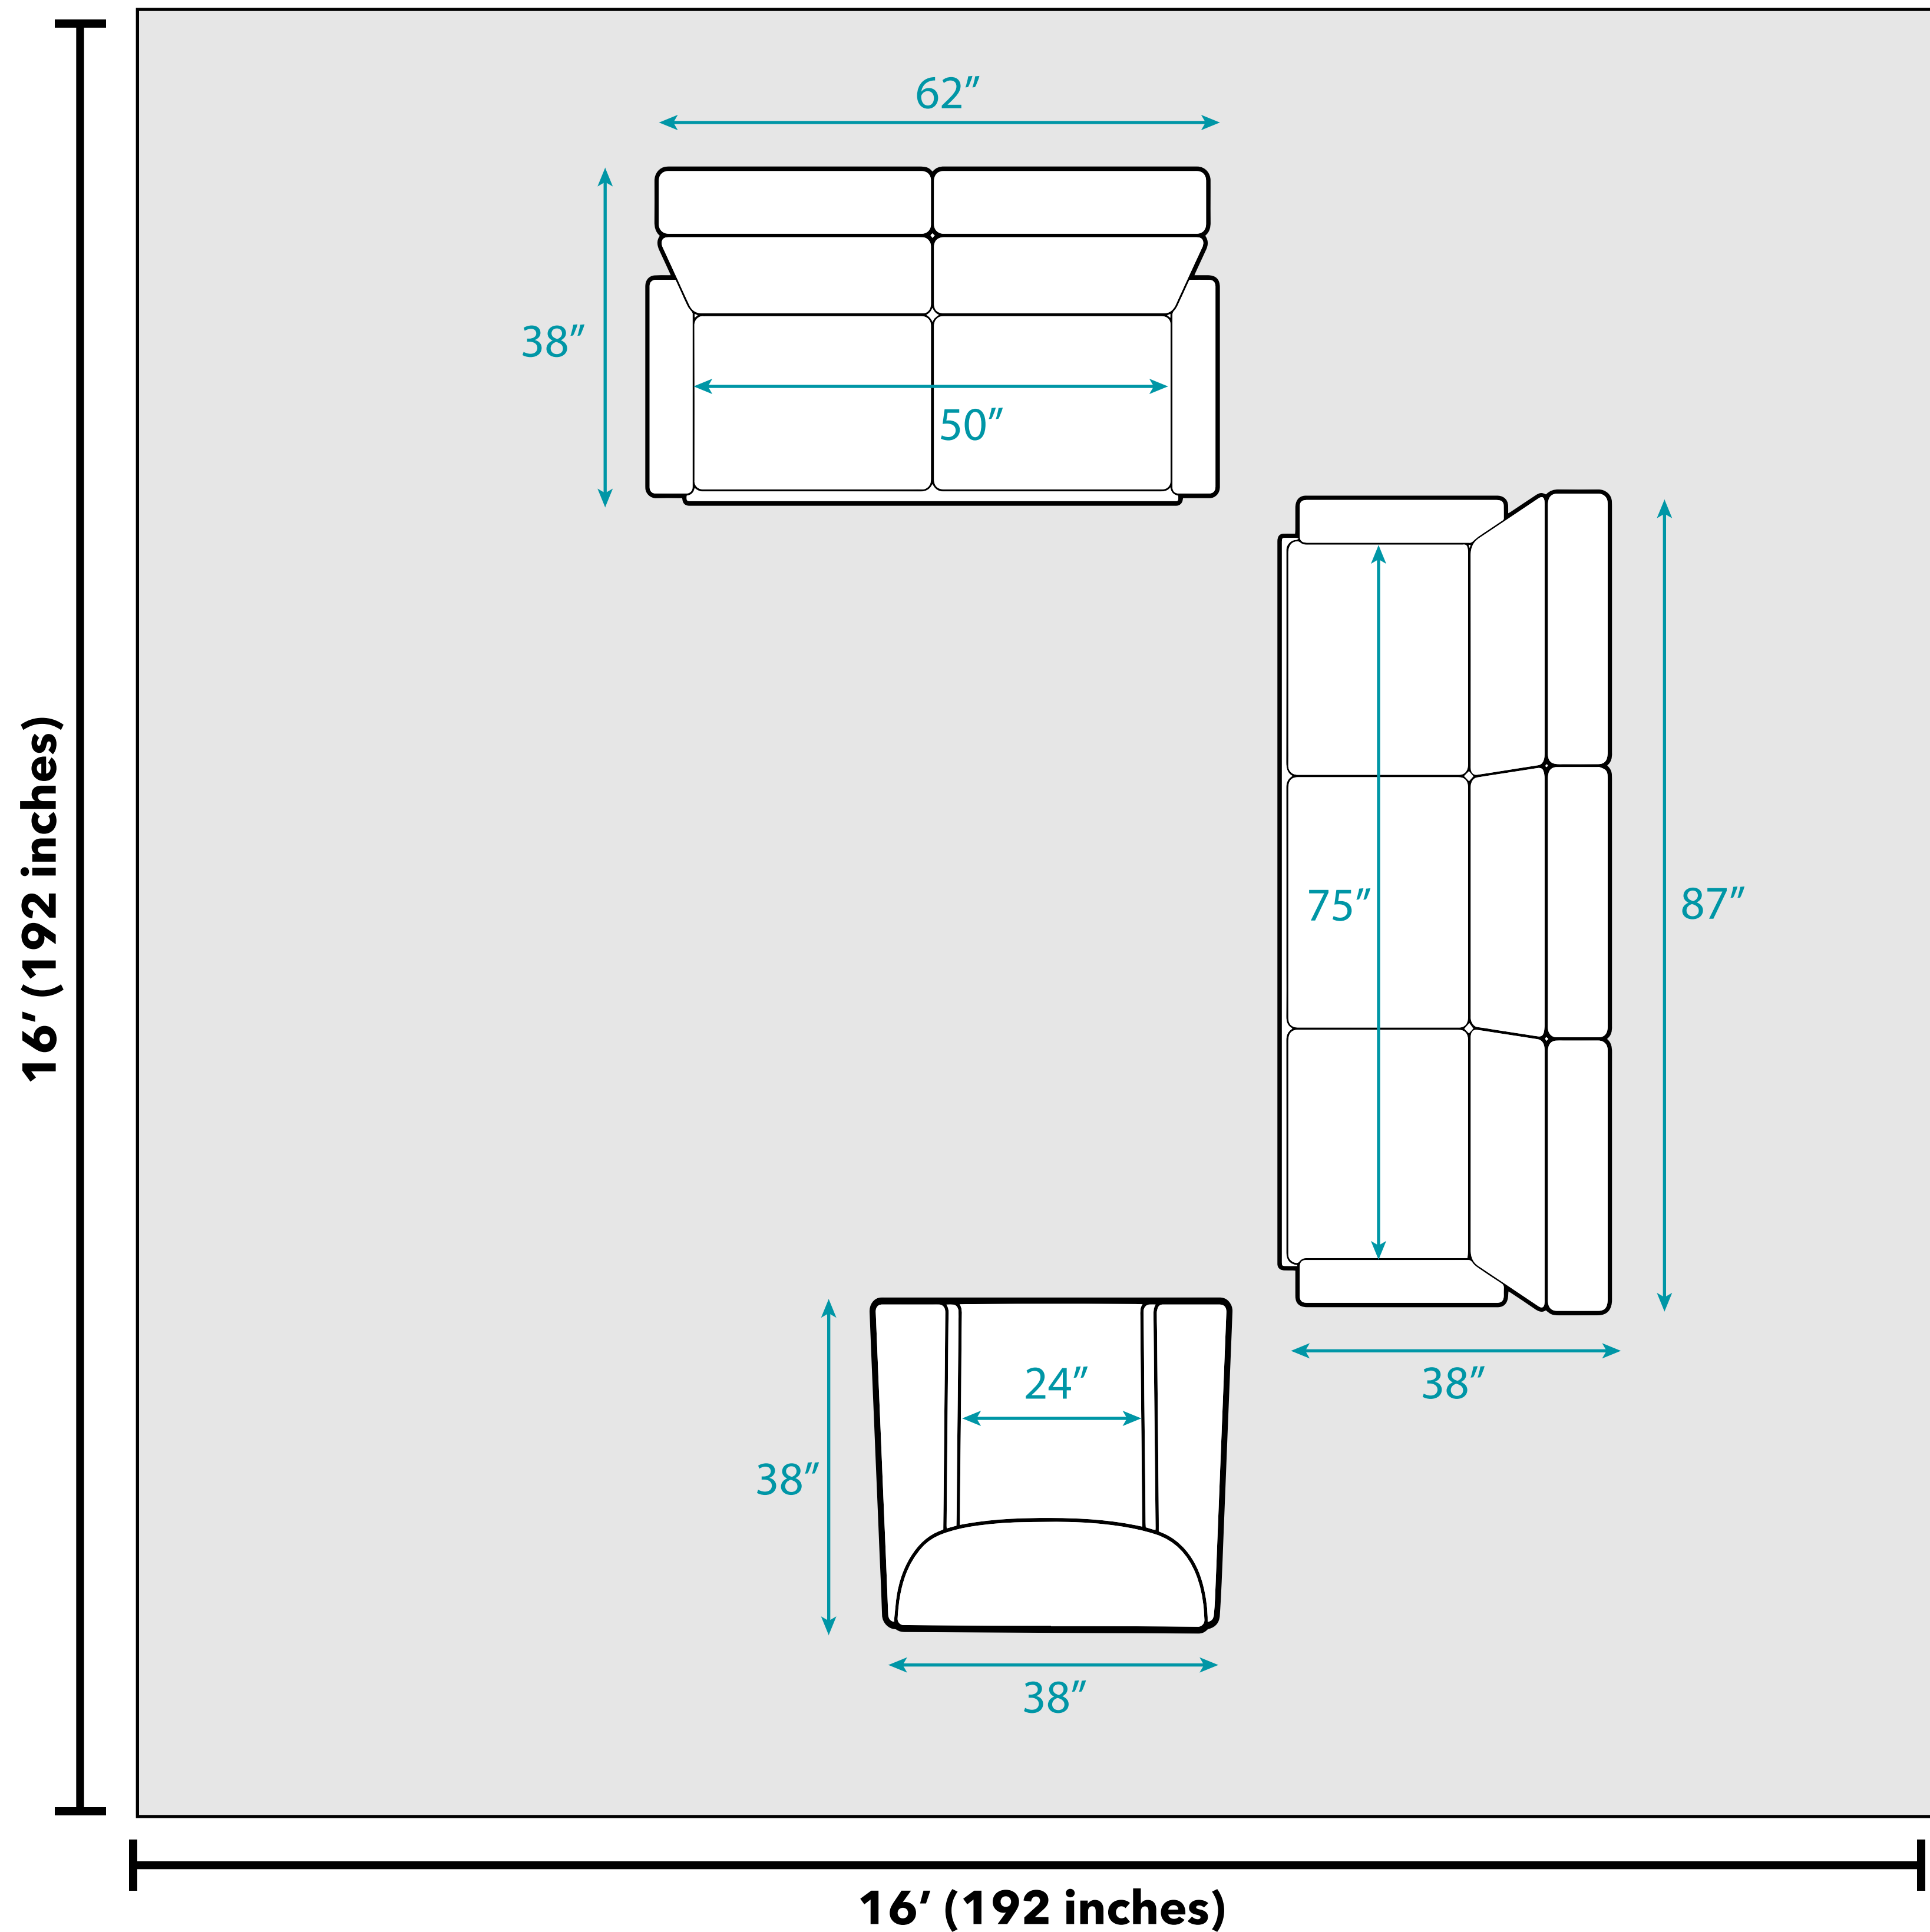

Floor Plan

Merona 3 piece Set

Overall Dimensions:

- Sofa: 87" L x 38" W x 36" H
- Loveseat: 62" L x 38" W x 36" H
- Chair: 38" L x 38" W x 36" H

Additional Dimensions:

- Seat cushions are 23" deep and 17" high off the ground
- Armrests are 22" high off the ground and 6" wide
- Leg height: 4"
- Sofa inside seating width between arms: 75"
- Loveseat inside seating width between arms: 50"
- Chair inside seating width between arms: 24"

National Average Living Room Size

As of 2020, Dimensions Guide estimates that the average living room is a 16x16 foot square. Depending on the size of your home, including the number of people in your household, it may make sense for your living room to be a different size or shape. All measurements are approximate and are provided for informational purposes only.