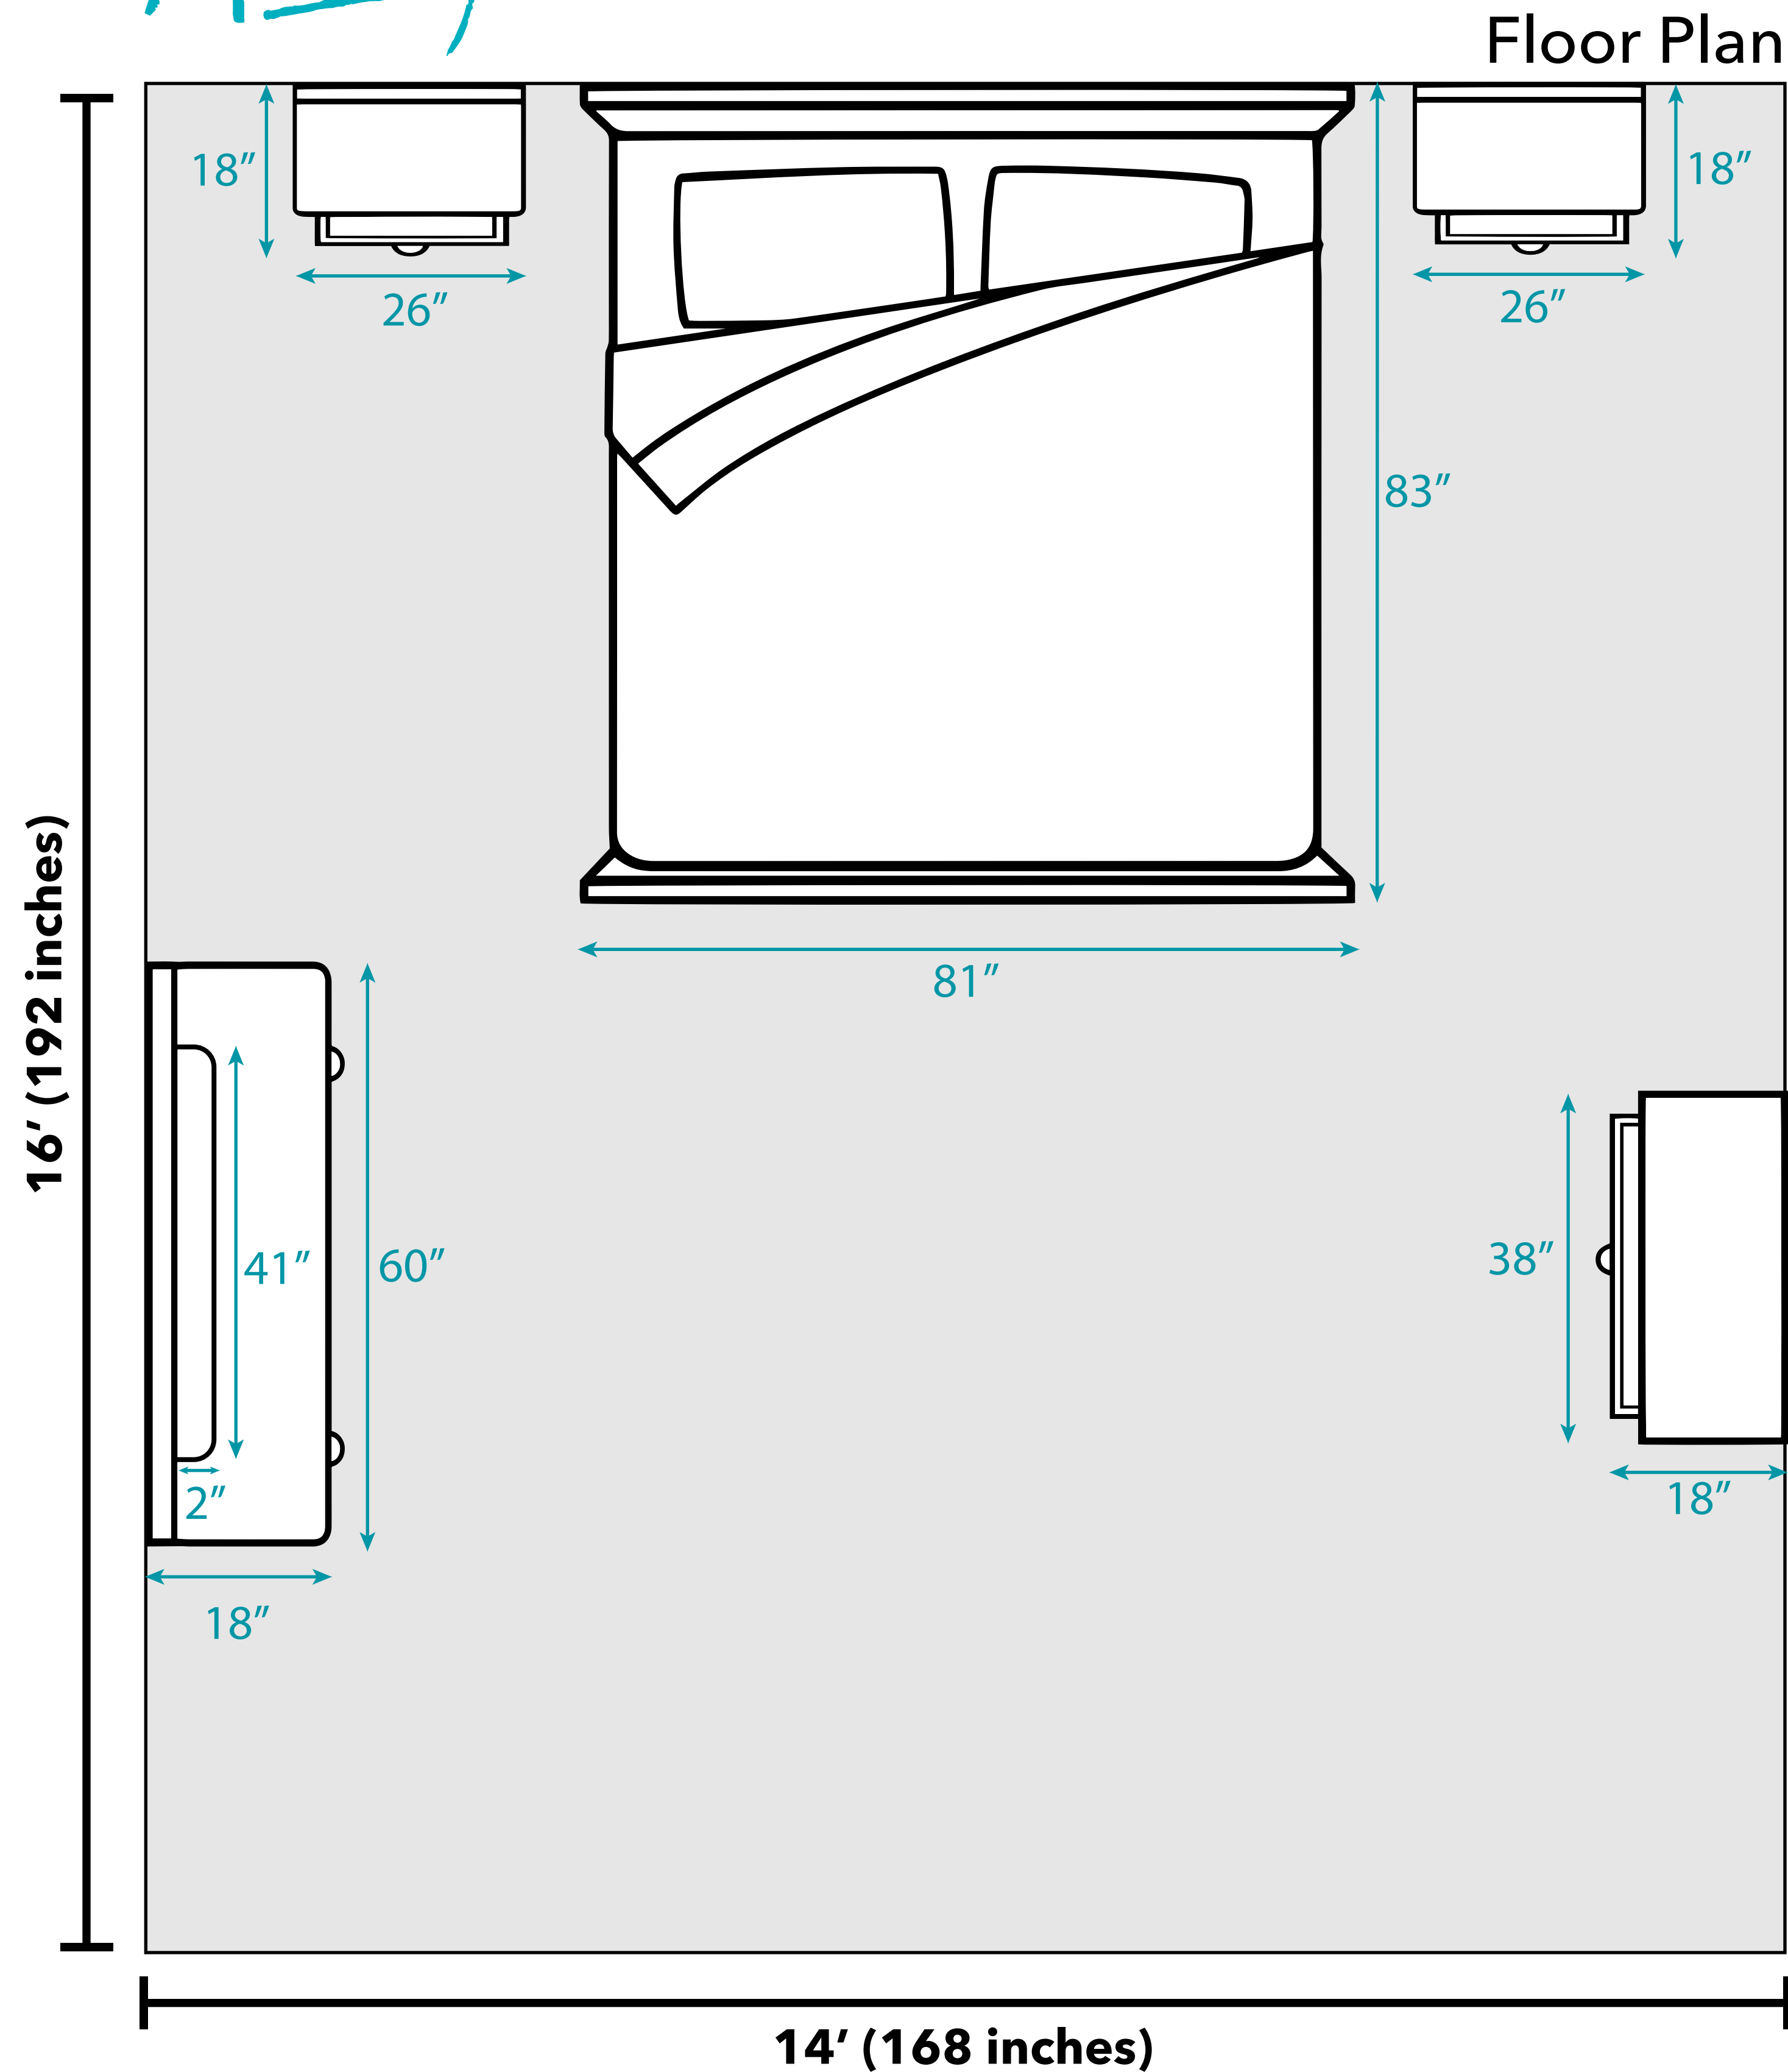

## Kieran 6-piece King Bedroom Collection

### Overall Dimensions:

- Eastern King Bed: 81" W x 83" L x 56" H
- Nightstands (each): 26" W x 18" D x 26" H
- 7-Drawer Dresser: 60" W x 18" D x 35" H
- Mirror: 41" W x 2" D x 35" H
- 5-Drawer High Chest: 38" W x 18" D x 52" H

### Additional Dimensions:

- Headboard is 56" tall
- Footboard is 18" tall
- Nightstand Top Drawer: 17.5" W x 12.5" D x 2.25" H
- Nightstand Bottom Drawer (two): 17.5" W x 12.5" D x 4.25" H
- Dresser Top Drawers (left and right): 11" W x 12.5" D x 4.25" H
- Dresser Top Drawer (center): 24.5" W x 12.5" D x 4.25" H
- Dresser Bottom Drawers (four): 24.5" W x 12.5" D x 6.5" H
- Chest Top Drawer: 29.5" W x 12.5" D x 3.5" H
- Chest Bottom Drawers (four): 29.5" W x 12.5" D x 6.5" H
- King Bed Drawers (two): 34" W x 17" D x 5.5" H

**Door width required for delivery: 25"**