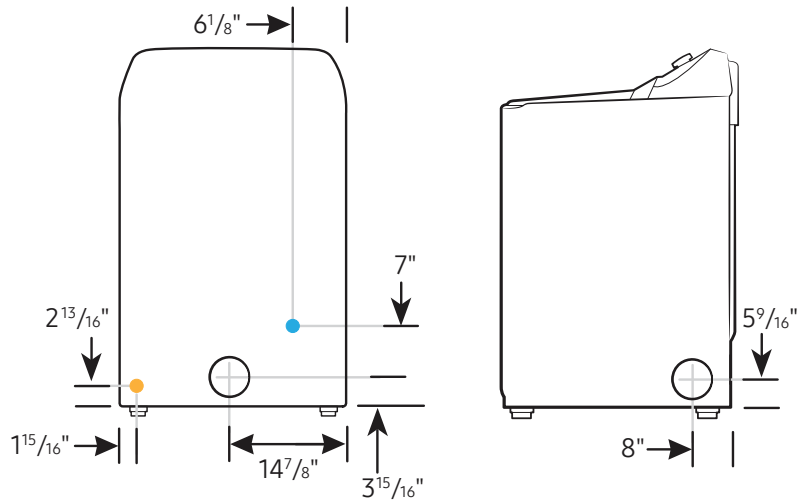

DVG55CG7100

SAMSUNG

Samsung 7.4 cu. ft. Smart Gas Dryer with Steam Sanitize+

Dimensions

Required dimensions for installation:

Installation Specifications – Side-by-Side

If the washer and dryer are installed together or the dryer alone, the closet front must have two unobstructed air openings for a combined minimum total area of 72-inch². Your washer alone does not require a specific air opening.

Alcove or closet installation

Minimum clearance for closet and alcove installations:

Connection Dimensions

Back and Side View of Gas Dryer

LEGEND:

- Cold Water Connection
- Gas Connection

Actual color may vary. Design, specifications, and color availability are subject to change without notice. Non-metric weights and measurements are approximate.