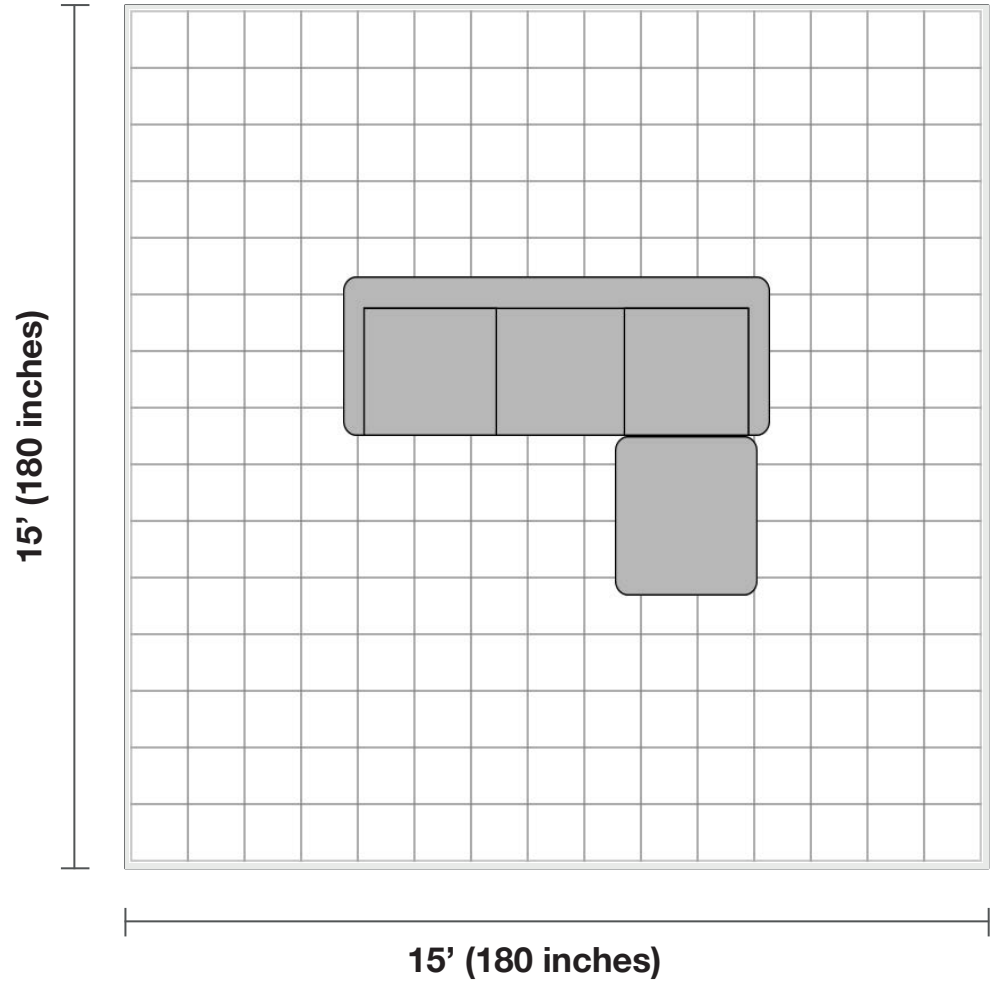

## General Dimensions:

Sectional: 88.5" x 65.4" x 37.4"

Sleeper: 76.8" x 52.4" x 20.1"

- Pocket Coils, Memory Foam, and High-Density Foam
- FSC Certified Hardwood Frame

## Additional Dimensions:

- Seat height = 20.1"
- Seat width = 76.8"
- Seat depth = 24.4"

## Room Plan:

Entry width required for delivery: 37.4"

## Living Room Size

Living rooms vary in shapes and sizes. The layout is scaled to 15' x 15' for visual purposes.