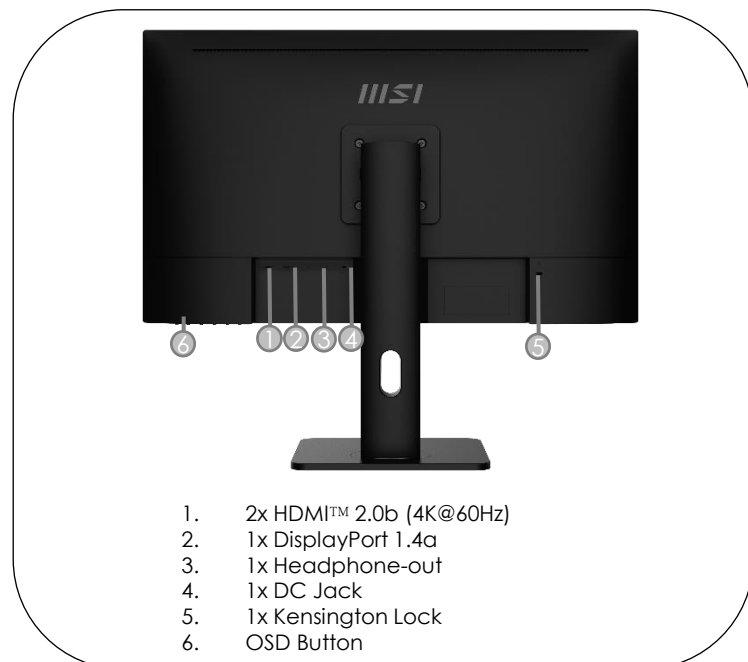

PIP / PBP

PIP/PBP mode provide a better efficiency for creators when need it.

Adjustable Stand

Adjust the stand to the angle that is most suitable for you to keep yourself work comfortably

Built-in Speakers

Built-in speakers allow you to listen clearly without connecting external speakers

SPECIFICATIONS

Type / Size	27"
Active Display Area (mm)	596.736(H) x 335.664(V)
Curvature	Flat
Panel Type	IPS
Resolution	3840x2160 (UHD)
Pixel Pitch	0.1554(H) x 0.1554(V)
Aspect Ratio	16:9
Brightness (nits)	300 cd/m ²
Contrast Ratio	1000:1
Refresh Rate	60Hz
Response Time	4ms (GTG)
Dynamic Refresh Rate	Adaptive-Sync
HDR (High Dynamic Range)	HDR Ready
View Angles	178° (H) / 178° (V)
ADOBE RGB / DCI-P3 / SRGB	93%/98%/130%
Surface Treatment	Anti-glare
Display Colors	1.07B
Color Bit	10 bits (8 bits + FRC)
Video Interface	2x HDMI™ 2.0b (4K@60Hz) 1x DisplayPort 1.4a
Audio Interface	1x Headphone-out
Speaker	2x 3W
Power Type	External Adaptor 12V 4A
Power Input	100~240V, 50/60Hz
Adjustment (Tilt)	-5°~20°
Adjustment (Swivel)	-30°~30°
Adjustment (Pivot)	-90°~90°
Adjustment (Height)	0~110 mm
Kensington Lock	Yes
VESA Mounting	75 x 75 mm
Dimension with Stand (W x D x H)	613.5 x 200.8 x 413.4 mm (24.15 x 7.91 x 16.28 inch)
Dimension without Stand (W x D x H)	613.5 x 48.5 x 362.5 mm (24.15 x 1.91 x 14.27 inch)
Weight (NW / GW)	5.75 kg (12.68 lbs) / 7.75 kg (17.09 lbs)
Dimension (W x D x H) With Carton	841 x 131 x 448 mm (33.11 x 5.16 x 17.64 inch)
Accessory	1x 1.5M HDMI Cable (2.0b), 1x Power Cord (Optional), 1x Power Adaptor, 1x Quick Guide, 4x Stand Screw
Note	HDMI: 3840 x 2160 (Up to 60Hz) DisplayPort: 3840 x 2160 (Up to 60Hz) Support: HDMI™ CEC/ MSI Power Link , PIP/PBP ; Non-Support: KVM, FW Update

1. 2x HDMI™ 2.0b (4K@60Hz)
2. 1x DisplayPort 1.4a
3. 1x Headphone-out
4. 1x DC Jack
5. 1x Kensington Lock
6. OSD Button