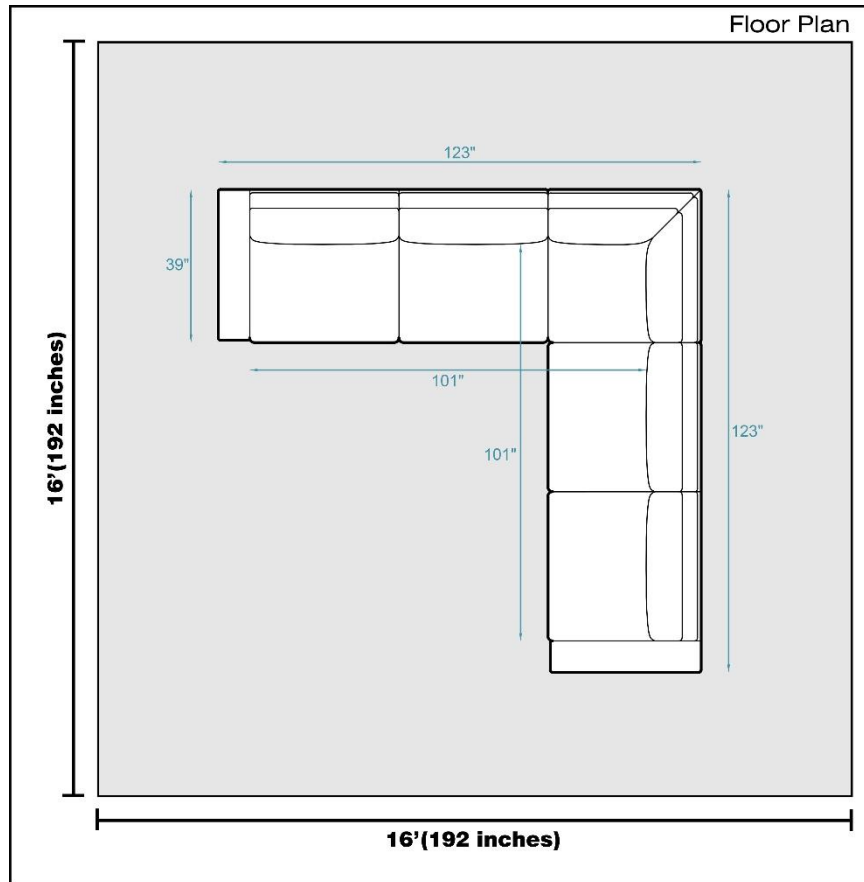

Durant 3-piece Leather Set

Overall Dimensions:

- LSF Loveseat: 84" L x 39" W x 34" H
- RSF Loveseat: 84" L x 39" W x 34" H
- Corner: 39" L x 39" W x 34" H

Additional Dimensions:

- LSF Loveseat Seat Depth: 25"
- RSF Loveseat Seat Depth: 25"
- Corner Seat Depth: 25"
- Seat Height: 18"
- Arm Height: 24"
- Arm Width: 8"
- Legs are 2" tall

Door width required for delivery: 24"