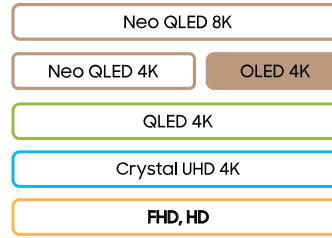

CLASS HIERARCHY

SIZE CLASS

83"	QN83S85FD
77"	QN77S85FD
65"	QN65S85FD
55"	QN55S85FD

Self-illuminating pixels deliver vibrant, expert-validated color and unmistakable OLED contrast enhanced by Samsung Vision AI¹. A flowing design complements the bold brightness and depth on-screen, and enhanced sound.

TOP 10 KEY FEATURES

1. NQ4 AI Gen2 Processor²
2. 4K AI Upscaling²
3. OLED HDR
4. Pantone Validated[®]
5. Auto HDR Remastering
6. Contour Design
7. Motion Xcelerator 120Hz
8. Color Booster Pro³
9. Dolby Atmos and Object Tracking Sound Lite
10. Active Voice Amplifier Pro and Adaptive Sound Pro

PICTURE (PANEL)

- Display Type: OLED
- Refresh Rate: 120Hz
- Lighting Technology: Self-illuminating pixels
- Display Resolution: 4K (3,840 x 2,160)
- Anti Reflection: Yes
- Viewing Angle: Ultra Viewing Angle
- Dimming Technology: N/A

DESIGN

- TV Design: Contour
- Bezel Type: 4 Bezel-less
- Front Color: Graphite Black
- Stand Type: Simple Linear
- Stand Color: Black
- Adjustable Stand: Yes (See next page)

CONNECTIVITY

- Wi-Fi: Yes (Wi-Fi 5)
- Bluetooth: Yes (BT5.3)
- One Connect Box: N/A
- HDMI Input: 4 Ports
- HDMI Maximum Input Rate: 4K 120Hz (For HDMI 1/2/3/4)
- HDMI Audio Return Channel: eARC
- HDMI-CEC: Yes
- USB Ports: 2 x USB-A
- Ethernet (LAN): 1
- Digital Audio Out (Optical): 1
- RF Connection: 1
- RS-232C Input: 1