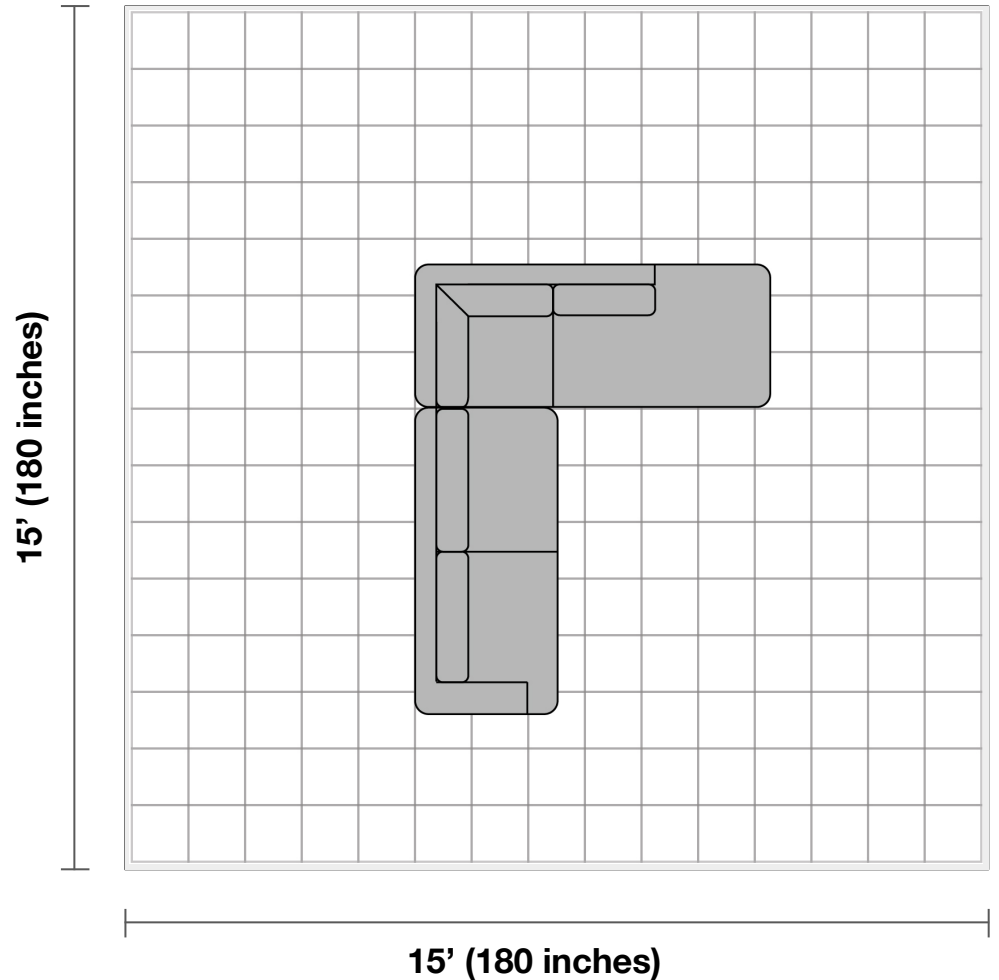

AIDEN & IVY®

1862077 Derry Fabric Sectional

Before purchasing your furniture, please measure your space and note all item measurements to ensure the item will fit your space.

General Dimensions:

Loveseat : 79.5" L x 37.7 " W x 34.6" H

Chaise Lounge: 33.7" L x 93.7 " W x 34.6" H

Additional Dimensions:

Seat cushions are 22.8" deep and 19.6" high off the ground

Armrests is 25.9" high off the ground

Room Plan:

Entry width required for delivery: 26.8"

Living Room Size

Living rooms vary in shapes and sizes. The layout is scaled to 15' x 15' for visual purposes.