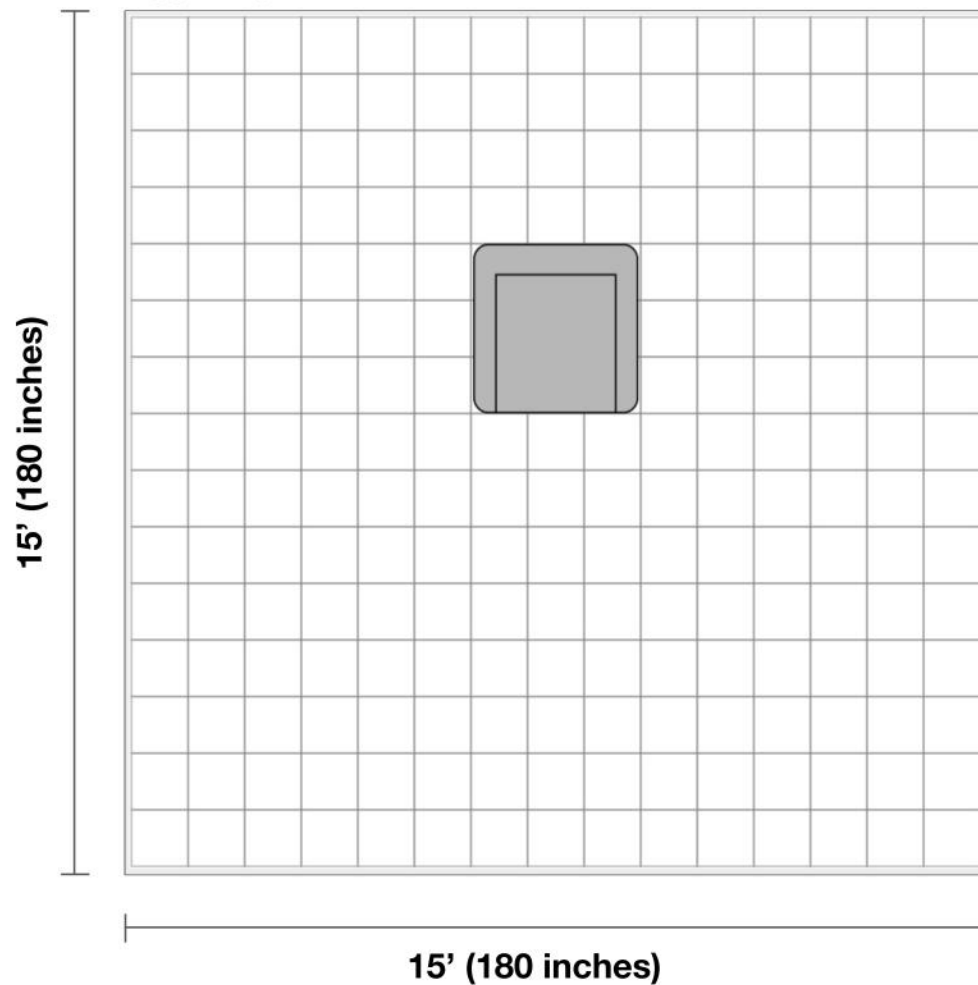

## General Dimensions:

Overall Dimensions: 34.2" L x 35.6" D x 35.8" H

## Additional Dimensions:

Seat Height: 20"

Seat Depth: 21.3"

Back Height: 31.7"

## Room Plan:

Entry width required for delivery: 30 inches / 76 centimeters

## Living Room Size

Living rooms vary in shapes and sizes. The layout is scaled to 15' x 15' for visual purposes.