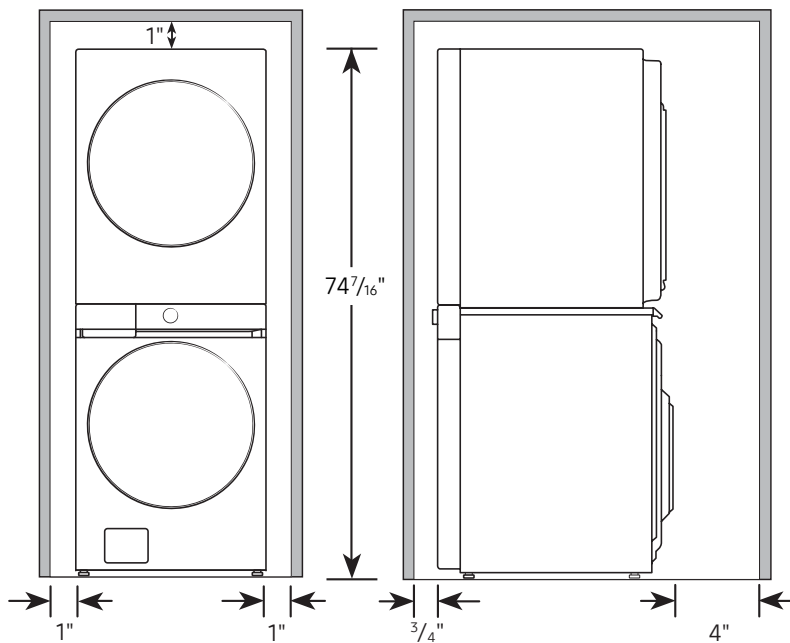

# WH46DBH500EV

Bespoke AI Laundry Hub™ 4.6 cu. ft. Large Capacity Single Unit Washer with Flex Auto Dispense System and 7.6 cu. ft. Electric Dryer in Brushed Black

## Dimensions

## Connection Dimensions\*

Back and side views

\*Measurements are approximations for frame only.

LEGEND:	
●	Cold Water Connection
●	Hot Water Connection
●	Power Cord