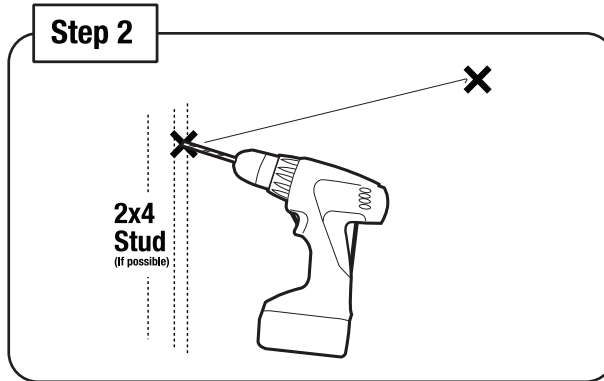

**AUDREY LED MIRROR DIMENSIONS  
MR-3624D-AUD**

Product improvements are continual.  
Measurements may vary.  
Please verify all dimensions prior to installation.

**AUDREY LED MIRROR DIMENSIONS  
MR-4028D-AUD**

Product improvements are continual.  
Measurements may vary.  
Please verify all dimensions prior to installation.

**Mounting Instructions**

-----  
**Vertical Mounting Instructions**  
-----

----- **Horizontal Mounting Instructions** -----