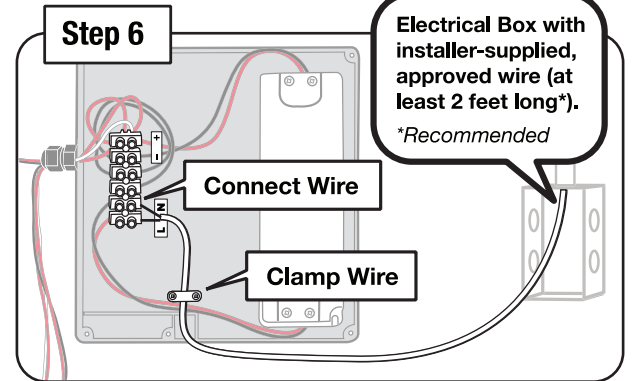

**AUDREY LED MIRROR DIMENSIONS  
MR-3624D-AUD**

Product improvements are continual.  
Measurements may vary.  
Please verify all dimensions prior to installation.

**AUDREY LED MIRROR DIMENSIONS  
MR-4028D-AUD**

Product improvements are continual.  
Measurements may vary.  
Please verify all dimensions prior to installation.

**Mounting Instructions**

-----  
**Vertical Mounting Instructions**  
-----

----- **Horizontal Mounting Instructions** -----