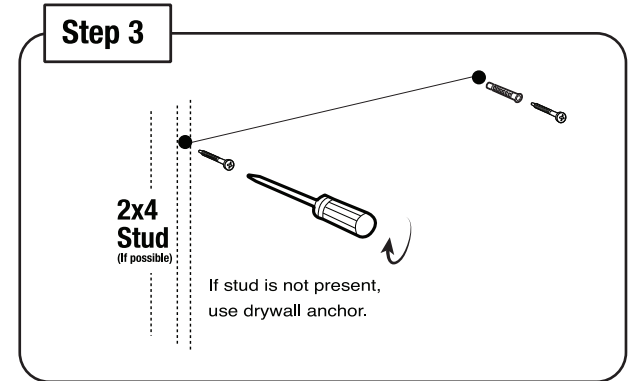

**AUDREY LED MIRROR DIMENSIONS  
MR-3624D-AUD**

Product improvements are continual.  
Measurements may vary.  
Please verify all dimensions prior to installation.

**AUDREY LED MIRROR DIMENSIONS  
MR-4028D-AUD**

Product improvements are continual.  
Measurements may vary.  
Please verify all dimensions prior to installation.

**Mounting Instructions**

-----  
**Vertical Mounting Instructions**  
-----

----- **Horizontal Mounting Instructions** -----