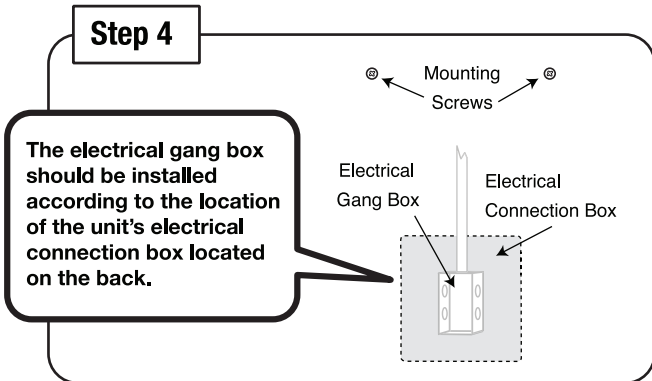

**AUDREY LED MIRROR DIMENSIONS  
MR-3624D-AUD**

Product improvements are continual.  
Measurements may vary.  
Please verify all dimensions prior to installation.

**AUDREY LED MIRROR DIMENSIONS  
MR-4028D-AUD**

Product improvements are continual.  
Measurements may vary.  
Please verify all dimensions prior to installation.

**Mounting Instructions**

-----  
**Vertical Mounting Instructions**  
-----

----- **Horizontal Mounting Instructions** -----