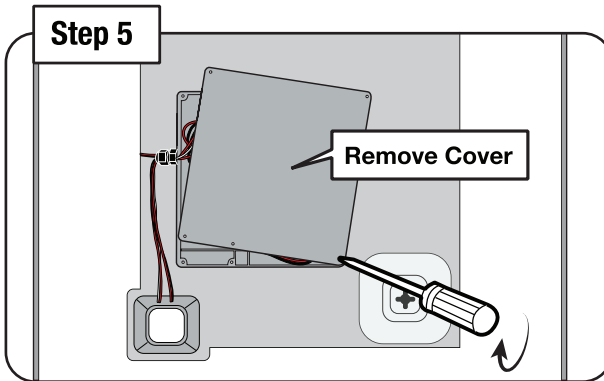

**AUDREY LED MIRROR DIMENSIONS  
MR-3624D-AUD**

Product improvements are continual.  
Measurements may vary.  
Please verify all dimensions prior to installation.

**AUDREY LED MIRROR DIMENSIONS  
MR-4028D-AUD**

Product improvements are continual.  
Measurements may vary.  
Please verify all dimensions prior to installation.

**Mounting Instructions**

-----  
**Vertical Mounting Instructions**  
-----

----- **Horizontal Mounting Instructions** -----