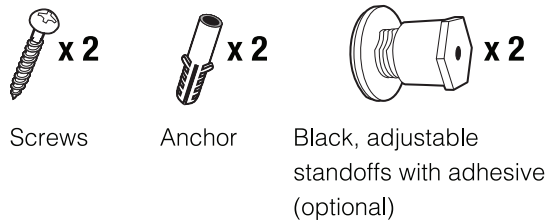

**Tools Required**

**Supplied Hardware**

**Front**

**Back**

**AUDREY LED MIRROR DIMENSIONS  
MR-4824D-AUD**

Product improvements are continual.  
Measurements may vary.  
Please verify all dimensions prior to installation.