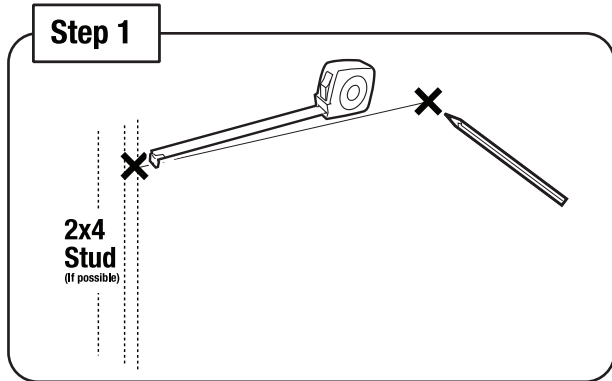

**Tools Required**

**Supplied Hardware**

**Front**

**Back**

**AUDREY LED MIRROR DIMENSIONS  
MR-4824D-AUD**

Product improvements are continual.  
Measurements may vary.  
Please verify all dimensions prior to installation.

**AUDREY LED MIRROR DIMENSIONS  
MR-3624D-AUD**

Product improvements are continual.  
Measurements may vary.  
Please verify all dimensions prior to installation.

**AUDREY LED MIRROR DIMENSIONS  
MR-4028D-AUD**

Product improvements are continual.  
Measurements may vary.  
Please verify all dimensions prior to installation.

**Mounting Instructions**

-----  
**Vertical Mounting Instructions**  
-----

----- **Horizontal Mounting Instructions** -----