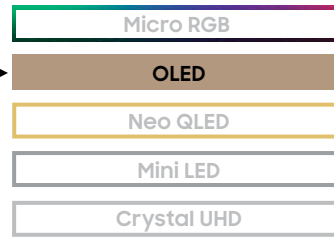

CLASS HIERARCHY

SIZE CLASS

83"	QN83S85HDEXZA
77"	QN77S85HDEXZA
65"	QN65S85HDEXZA
55"	QN55S85HDEXZA
48"	QN48S85HDEXZA

Take in dazzling brightness and inky blacks with lifelike color on this AI-enhanced OLED TV that makes old and new content look incredible. And, your favorite video games feel intense while staying smooth thanks to the Premium Gaming Pack.

TOP 10 KEY FEATURES

- OLED HDR
- NQ4 AI Gen2 Processor<sup>2</sup>
- Premium Gaming Pack<sup>3</sup>
- 4K AI Upscaling<sup>2</sup>
- Auto HDR Remastering
- Pantone™ Validated
- Color Booster Pro<sup>1</sup>
- AI Sound Controller<sup>1</sup>
- Dolby Atmos and Object Tracking Sound Lite
- Active Voice Amplifier Pro and Adaptive Sound Pro

PICTURE (PANEL)

- Display Type: OLED
- Refresh Rate: 120Hz (VRR Support)
- Lighting Technology: Self-illuminating pixels
- Display Resolution: 4K (3,840 x 2,160)
- Anti Reflection: Yes
- Viewing Angle: Ultra Viewing Angle
- Dimming Technology: N/A