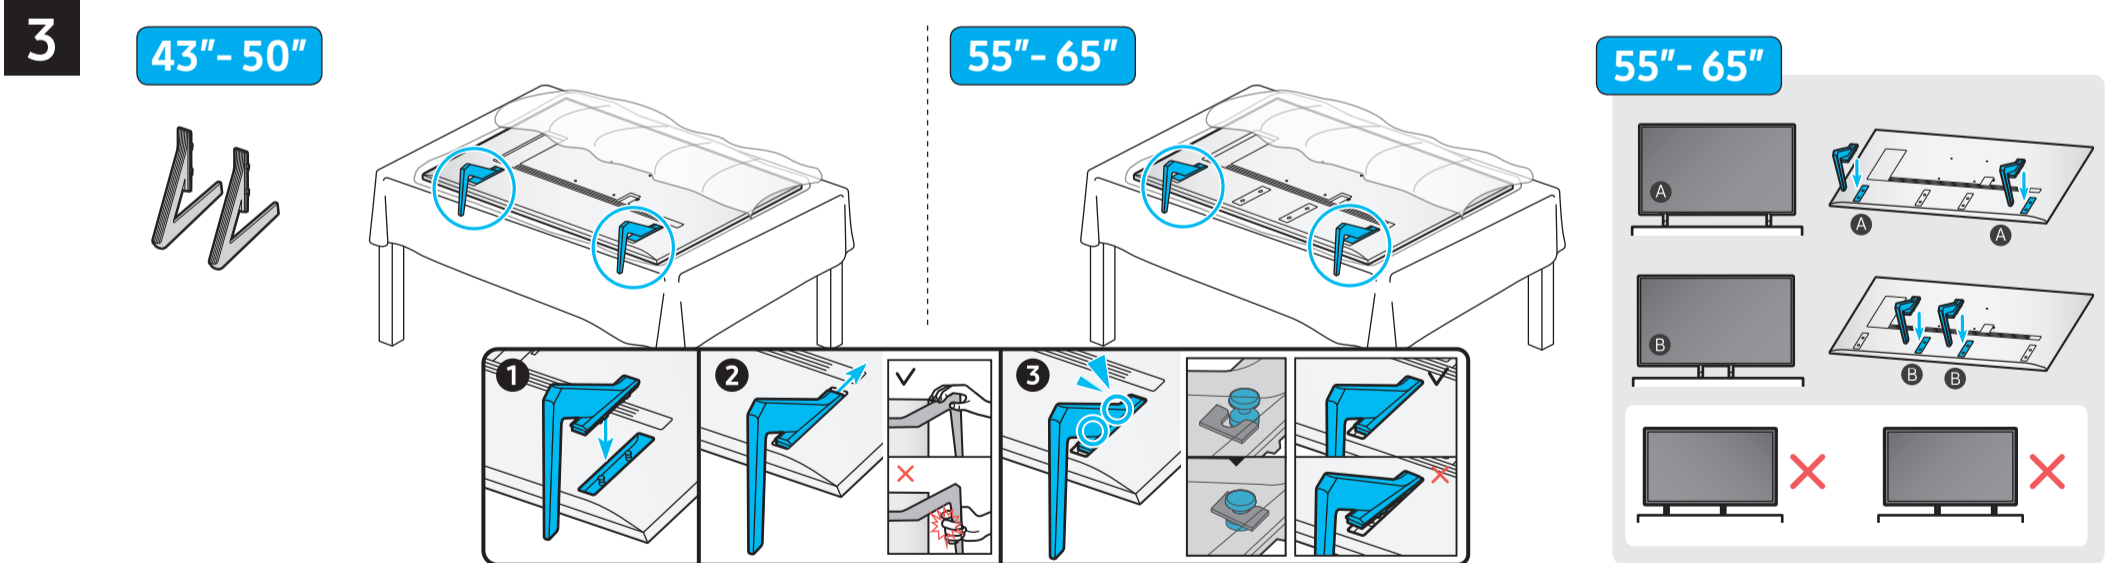

QN7*H

Samsung Smart Remote / Battery (AAA) x2
Télécommande intelligente Samsung / Pile (AAA) x2

QN1EH

Remote Control / Battery (AAA) x2
Télécommande / Pile (AAA) x2

43"

50"

55"-65"

	A	B	C	D	E	F	G	H
43QN7*H	38.0 inches (965.5 mm)	22.0 inches (559.4 mm)	1.0 inches (25.7 mm)	24.2 inches (614.7 mm)	7.8 inches (198.4 mm)	42.5 inches	17.9 lbs (8.1 kg)	18.5 lbs (8.4 kg)
50QN7*H	44.0 inches (1118.3 mm)	25.4 inches (644.1 mm)	1.0 inches (25.7 mm)	27.6 inches (701.5 mm)	9.4 inches (238.6 mm)	49.5 inches	24.5 lbs (11.1 kg)	25.4 lbs (11.5 kg)
55QN7*H	48.5 inches (1232.1 mm)	27.9 inches (708.8 mm)	1.0 inches (25.7 mm)	30.2 inches (768.1 mm)	9.4 inches (238.6 mm)	54.6 inches	30.4 lbs (13.8 kg)	31.3 lbs (14.2 kg)
65QN7*H 65QN1EH	57.1 inches (1450.9 mm)	32.7 inches (831.8 mm)	1.0 inches (25.7 mm)	35.0 inches (890.0 mm)	10.6 inches (270.4 mm)	64.5 inches	45.9 lbs (20.8 kg)	47.0 lbs (21.3 kg)