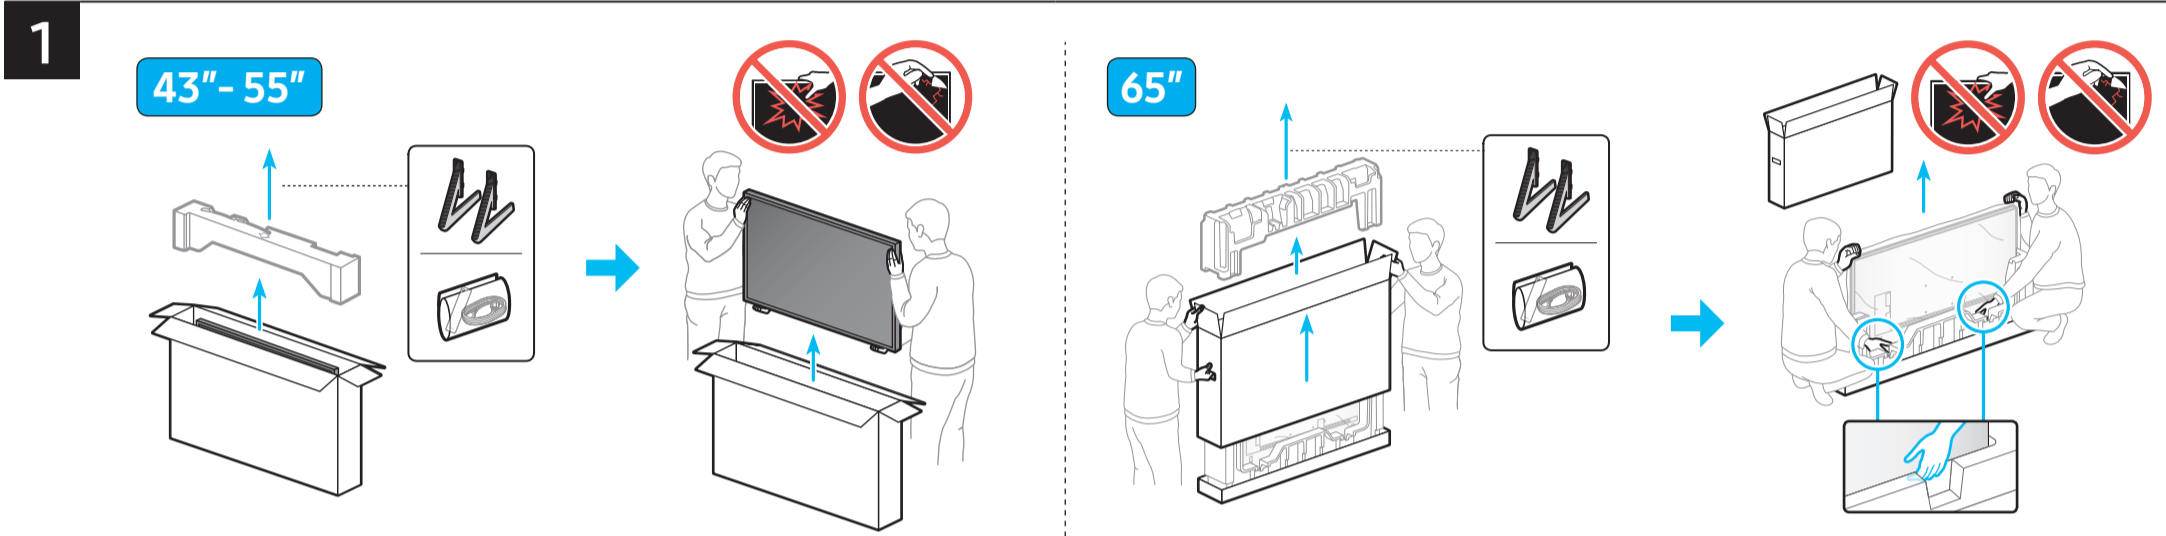

QN7*H

Samsung Smart Remote / Battery (AAA) x2
Télécommande intelligente Samsung / Pile (AAA) x2

QN1EH

Remote Control / Battery (AAA) x2
Télécommande / Pile (AAA) x2

43"

50"

55"-65"

	A	B	C	D	E	F	G	H
43QN7*H	38.0 inches (965.5 mm)	22.0 inches (559.4 mm)	1.0 inches (25.7 mm)	24.2 inches (614.7 mm)	7.8 inches (198.4 mm)	42.5 inches	17.9 lbs (8.1 kg)	18.5 lbs (8.4 kg)
50QN7*H	44.0 inches (1118.3 mm)	25.4 inches (644.1 mm)	1.0 inches (25.7 mm)	27.6 inches (701.5 mm)	9.4 inches (238.6 mm)	49.5 inches	24.5 lbs (11.1 kg)	25.4 lbs (11.5 kg)
55QN7*H	48.5 inches (1232.1 mm)	27.9 inches (708.8 mm)	1.0 inches (25.7 mm)	30.2 inches (768.1 mm)	9.4 inches (238.6 mm)	54.6 inches	30.4 lbs (13.8 kg)	31.3 lbs (14.2 kg)
65QN7*H 65QN1EH	57.1 inches (1450.9 mm)	32.7 inches (831.8 mm)	1.0 inches (25.7 mm)	35.0 inches (890.0 mm)	10.6 inches (270.4 mm)	64.5 inches	45.9 lbs (20.8 kg)	47.0 lbs (21.3 kg)