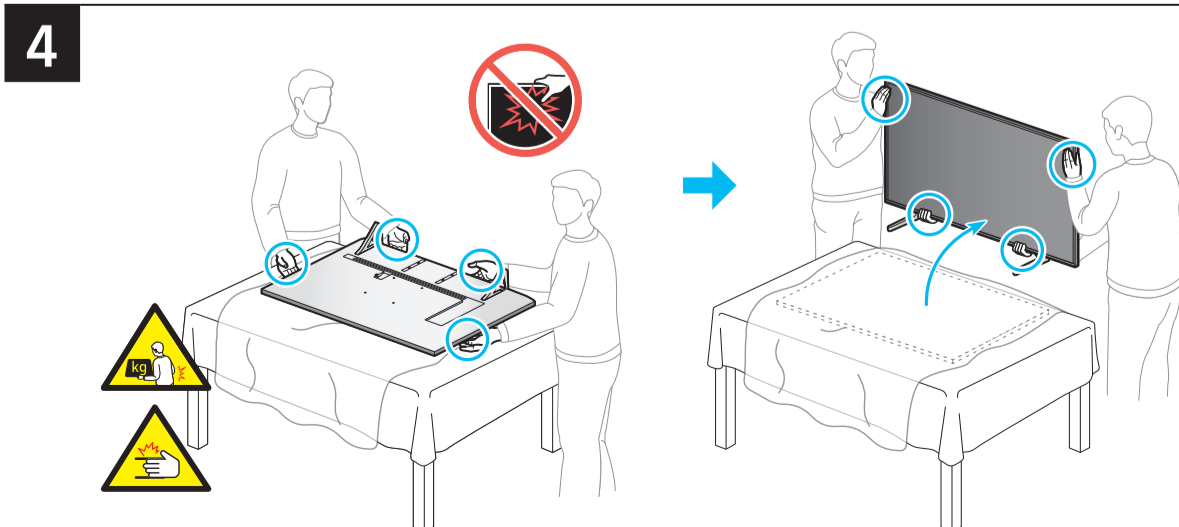

USB	USB ↔	OPTICAL	
ARC	HDMI (eARC)	LAN	
	HDMI	ANT	

Scan this QR code with your smart phone to see helpful videos.
Scannez le code QR à l'aide de votre téléphone intelligent pour voir des vidéos utiles.

QN7*H

Samsung Smart Remote / Battery (AAA) x2
Télécommande intelligente Samsung / Pile (AAA) x2

QN1EH

Remote Control / Battery (AAA) x2
Télécommande / Pile (AAA) x2

43"

50"

55"-65"

	A	B	C	D	E	F	G	H
43QN7*H	38.0 inches (965.5 mm)	22.0 inches (559.4 mm)	1.0 inches (25.7 mm)	24.2 inches (614.7 mm)	7.8 inches (198.4 mm)	42.5 inches	17.9 lbs (8.1 kg)	18.5 lbs (8.4 kg)
50QN7*H	44.0 inches (1118.3 mm)	25.4 inches (644.1 mm)	1.0 inches (25.7 mm)	27.6 inches (701.5 mm)	9.4 inches (238.6 mm)	49.5 inches	24.5 lbs (11.1 kg)	25.4 lbs (11.5 kg)
55QN7*H	48.5 inches (1232.1 mm)	27.9 inches (708.8 mm)	1.0 inches (25.7 mm)	30.2 inches (768.1 mm)	9.4 inches (238.6 mm)	54.6 inches	30.4 lbs (13.8 kg)	31.3 lbs (14.2 kg)
65QN7*H 65QN1EH	57.1 inches (1450.9 mm)	32.7 inches (831.8 mm)	1.0 inches (25.7 mm)	35.0 inches (890.0 mm)	10.6 inches (270.4 mm)	64.5 inches	45.9 lbs (20.8 kg)	47.0 lbs (21.3 kg)