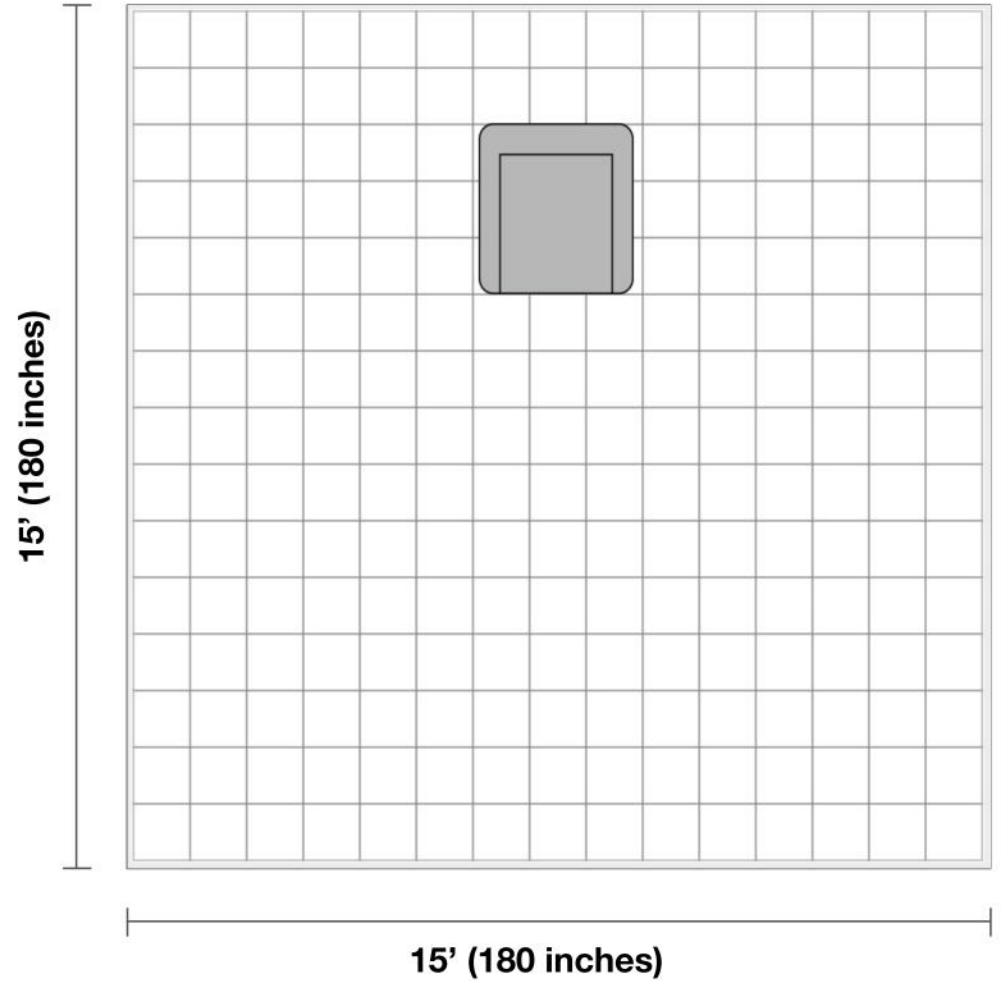

## General Dimensions:

33.4" L x 35" W x 32" H

## Additional Dimensions:

Seat cushion is 23" deep and 18.2" high off the ground

Armrests are 4.5" wide and 26" high off the ground

Legs height: 6.7"

## Room Plan:

Entry width required for delivery: 20.1"

## Living Room Size

Living rooms vary in shapes and sizes. The layout is scaled to 15' x 15' for visual purposes.