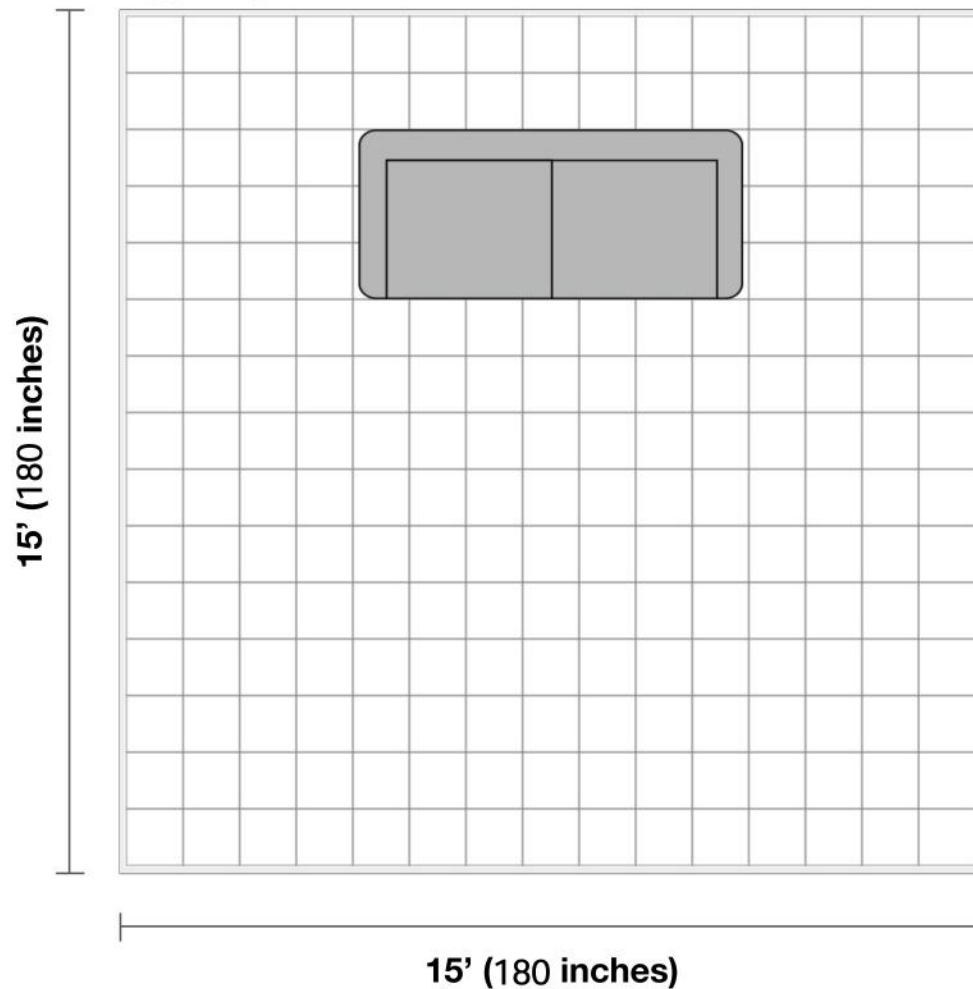

Harstine Leather Sofa - 1653316 / 1653317

General Dimensions:

82" W x 35" D x 32" H

Additional Dimensions:

Seat cushion are 23" deep and 18.2" high off the ground

Armrests are 26" high off the ground and 4.5" wide

Legs height:6.7"

Room Plan:

Entry width required for delivery: 20.1"

Living Room Size

Living rooms vary in shapes and sizes. The layout is scaled to 15' x 15' for visual purposes.