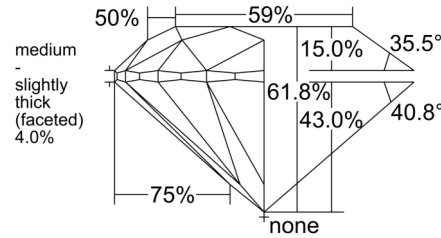

GIA REPORT
5231682308

Verify this report at GIA.edu

FACSIMILE

This is a digital representation of the original GIA Report. This representation might not be accepted in lieu of the original GIA Report in certain circumstances. The original GIA Report includes certain security features which are not reproducible on this facsimile.

GIA NATURAL DIAMOND GRADING REPORT

August 25, 2025
GIA Report Number 5231682308
Shape and Cutting Style ..... Round Brilliant
Measurements ..... 7.00 - 7.02 x 4.34 mm

GRADING RESULTS

Carat Weight ..... 1.33 carat
Color Grade ..... E
Clarity Grade VS1
Cut Grade ..... Excellent

ADDITIONAL GRADING INFORMATION

Polish ..... Excellent
Symmetry ..... Excellent
Fluorescence ..... None
Inscription(s): GIA 5231682308
Comments: Pinpoints are not shown.

PROPORTIONS

Profile to actual proportions