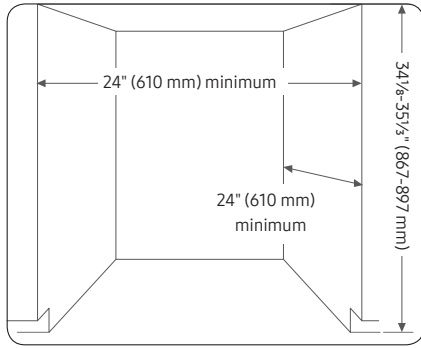

DW80CG5450

SAMSUNG

Bespoke Smart 46 dBA Dishwasher with StormWash™

Installation Specifications

NOTE

This dishwasher is designed to be enclosed on the top and on both sides by a standard residential kitchen cabinet unit.

The installation cabinet must be clean and free of any obstructions.

The cabinet must be at least 24 inches wide, 24 inches deep, and 34 1/8 inches high.

For the front door of the dishwasher to be flush with the leading edge of the counter top, the counter top must be at least 25 inches deep.

Dimensions

Product Dimensions & Weight (WxHxD)

Dimensions: 23⁷/₈" x 33⁷/₈" x 25"

Weight: 84 lbs (89 lbs White Glass)

Shipping Dimensions & Weight (WxHxD)

Dimensions: 26" x 34⁷/₈" x 29³/₄"

Weight: 91 lbs (95 lbs White Glass)

Warranty

One (1) Year Parts and Labor

Five (5) Years, Printed Circuit Board, Racking and Stainless Steel Door Liner & Tub for Leakage (Parts Only)

UPC

Standard Finishes	Model #	UPC Code
Fingerprint Resistant Stainless Steel	DW80CG5450SRAA	887276763859
Fingerprint Resistant Matte Black	DW80CG5450MTAA	887276761466
Bespoke Finishes		
White Glass	DW80CB545012AA	887276761435