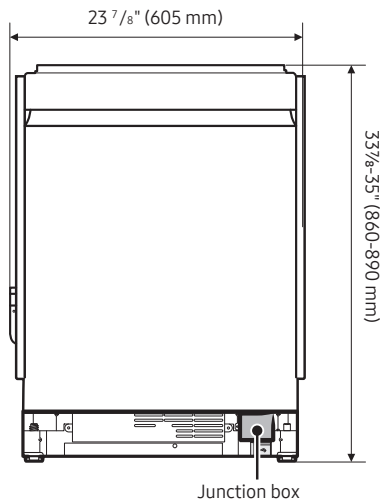

### Dimensions

#### Product Dimensions & Weight (WxHxD)

Dimensions: 23<sup>7</sup>/<sub>8</sub>" x 33<sup>7</sup>/<sub>8</sub>" x 25"

Weight: 84 lbs (89 lbs White Glass)

#### Shipping Dimensions & Weight (WxHxD)

Dimensions: 26" x 34<sup>7</sup>/<sub>8</sub>" x 29<sup>3</sup>/<sub>4</sub>"

Weight: 91 lbs (95 lbs White Glass)

### Dimensions

Front View

Side View

You must arrange the water supply line, power cable and drain hose in the space behind the dishwasher.