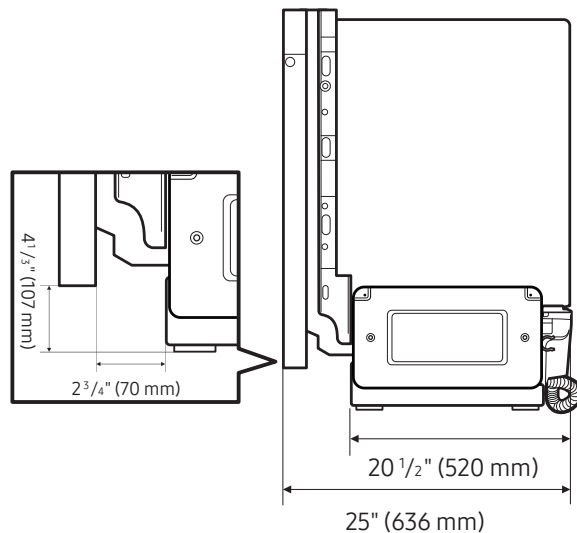

### Dimensions

#### Product Dimensions & Weight (WxHxD)

Dimensions: 23<sup>7</sup>/<sub>8</sub>" x 33<sup>7</sup>/<sub>8</sub>" x 25"

Weight: 84 lbs (89 lbs White Glass)

#### Shipping Dimensions & Weight (WxHxD)

Dimensions: 26" x 34<sup>7</sup>/<sub>8</sub>" x 29<sup>3</sup>/<sub>4</sub>"

Weight: 91 lbs (95 lbs White Glass)

### Dimensions

Front View

Side View

You must arrange the water supply line, power cable and drain hose in the space behind the dishwasher.