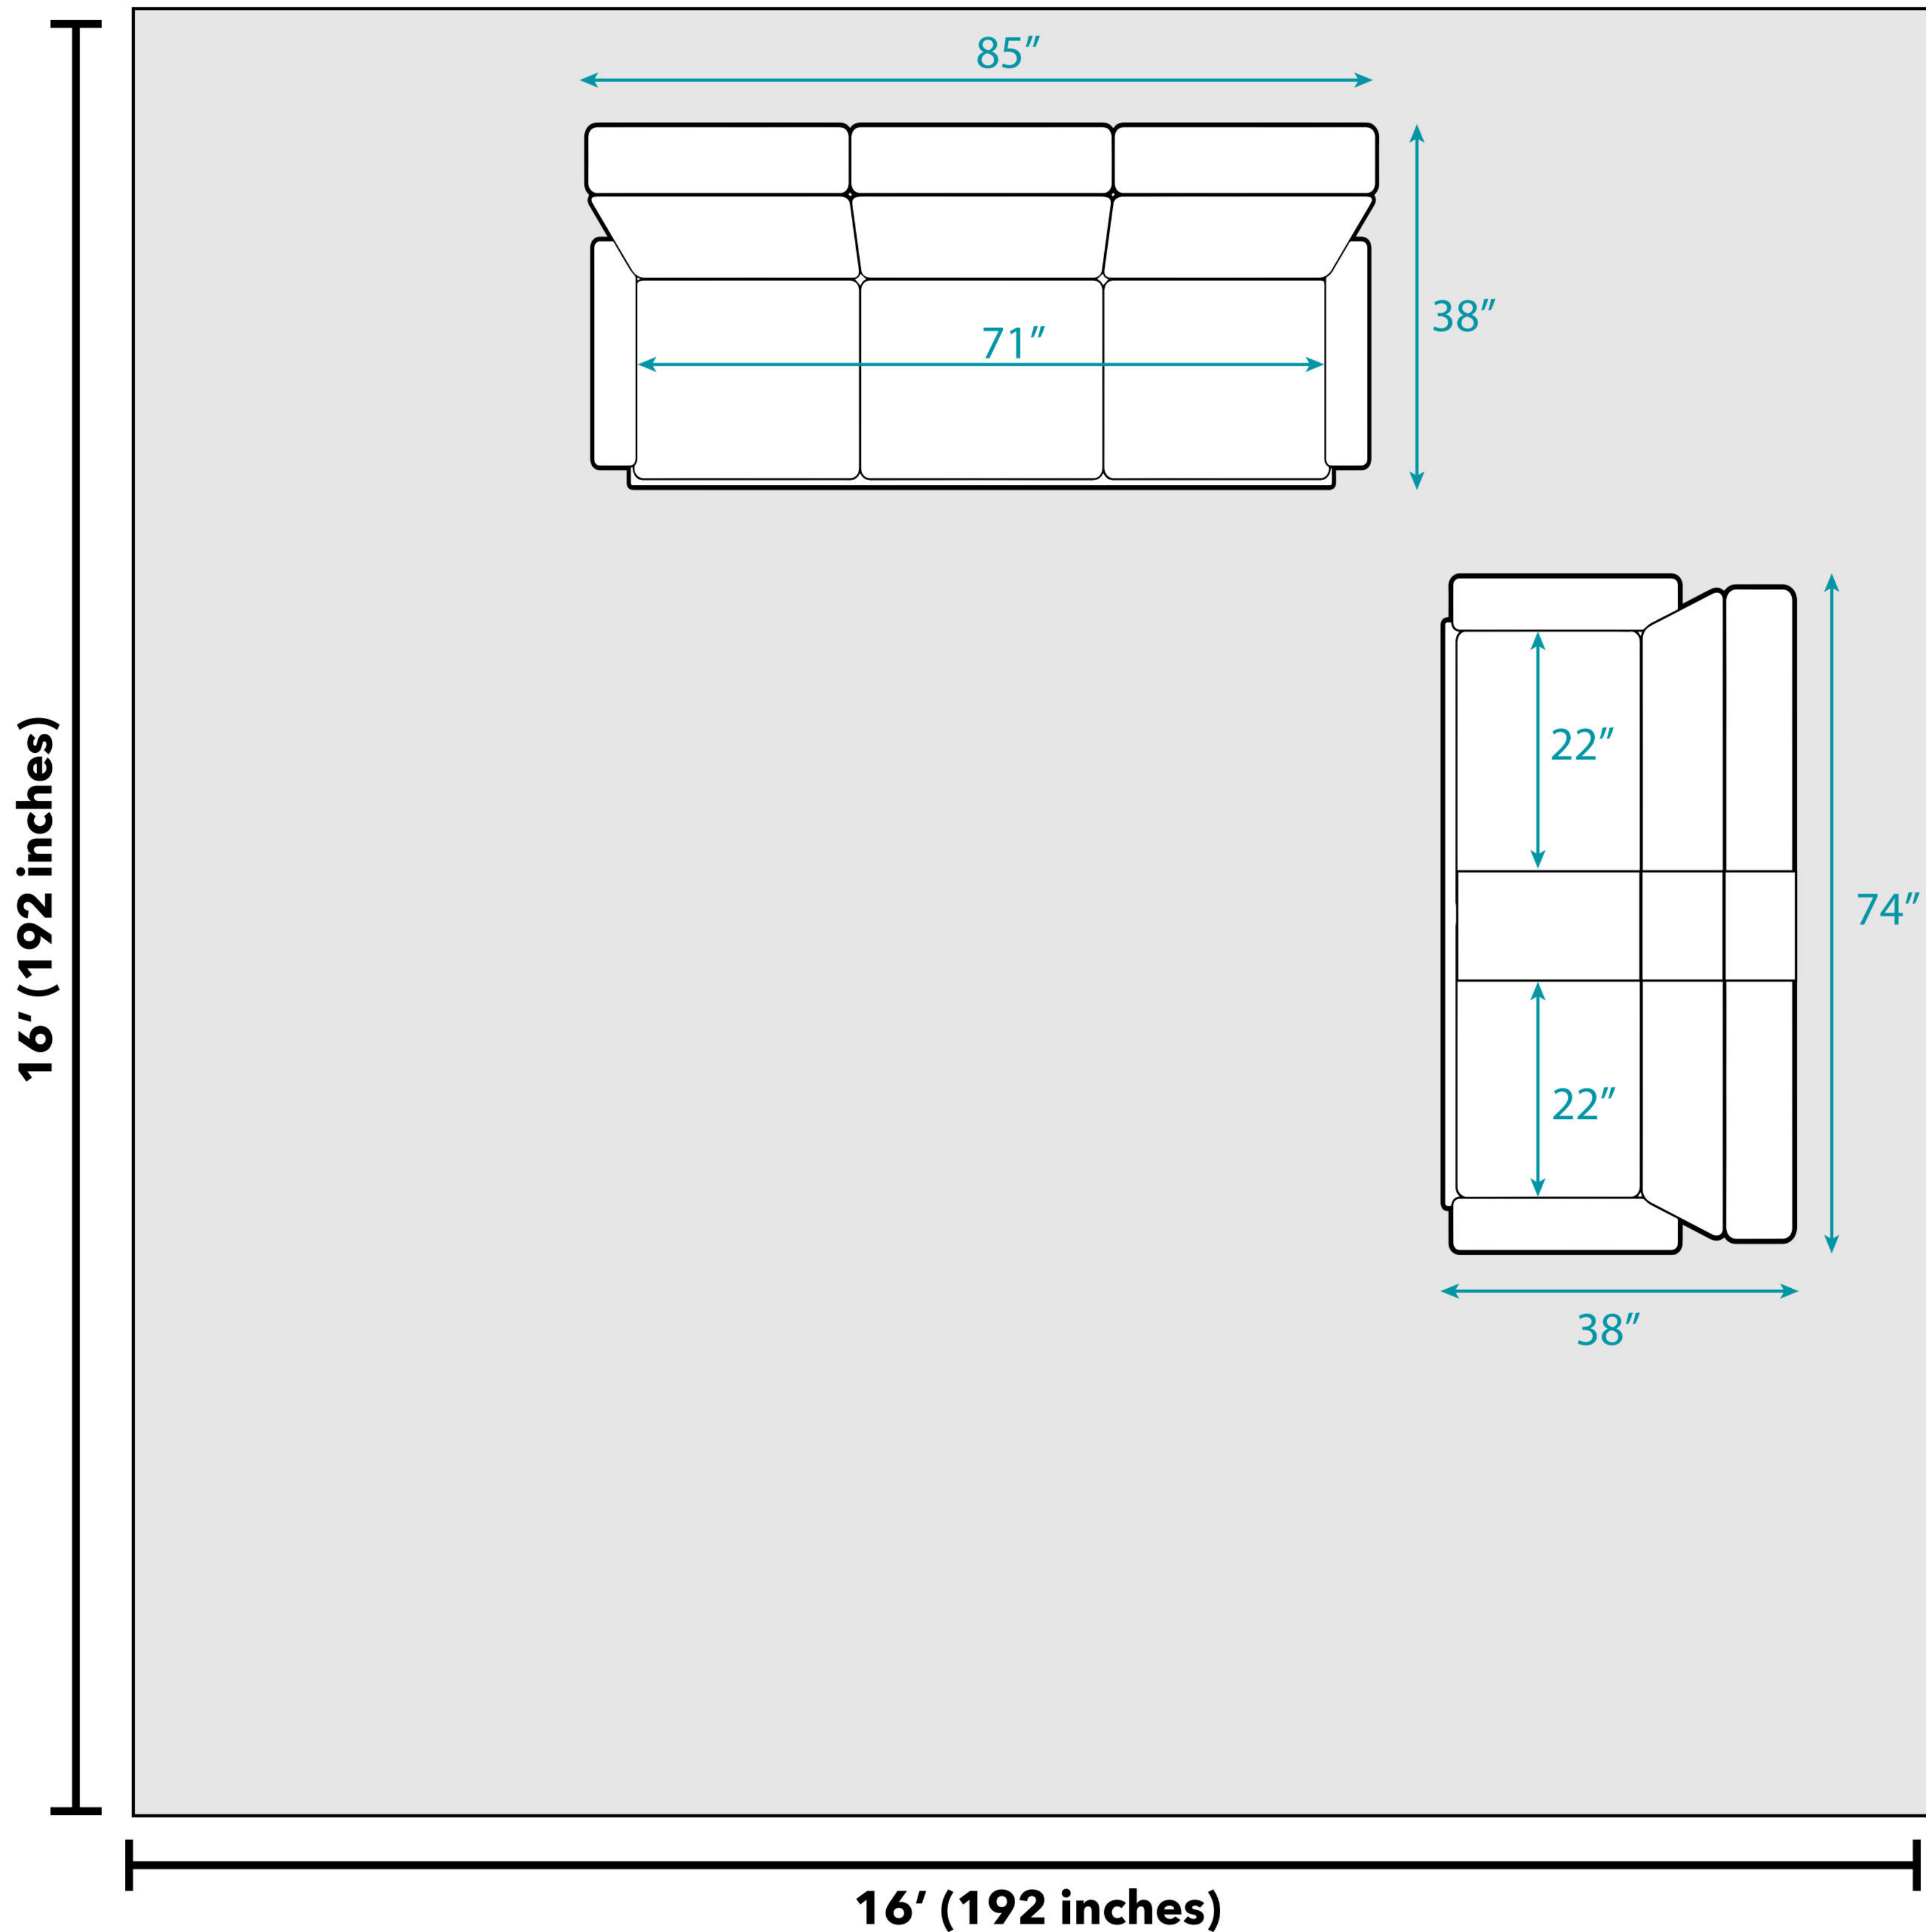

## Floor Plan

### National Average Living Room Size

As of 2020, Dimensions Guide estimates that the average living room is a 16x16 foot square. Depending on the size of your home, including the number of people in your household, it may make sense for your living room to be a different size or shape. All measurements are approximate and are provided for informational purposes only.

### Overall Dimensions:

- Sofa dimensions: 85" L x 38" W x 41" H  
Inside seating width: 71"
- Loveseat dimensions: 74" L x 38" W x 41" H  
Inside seating width: 22" each seat

**Door width required for delivery: 28"**