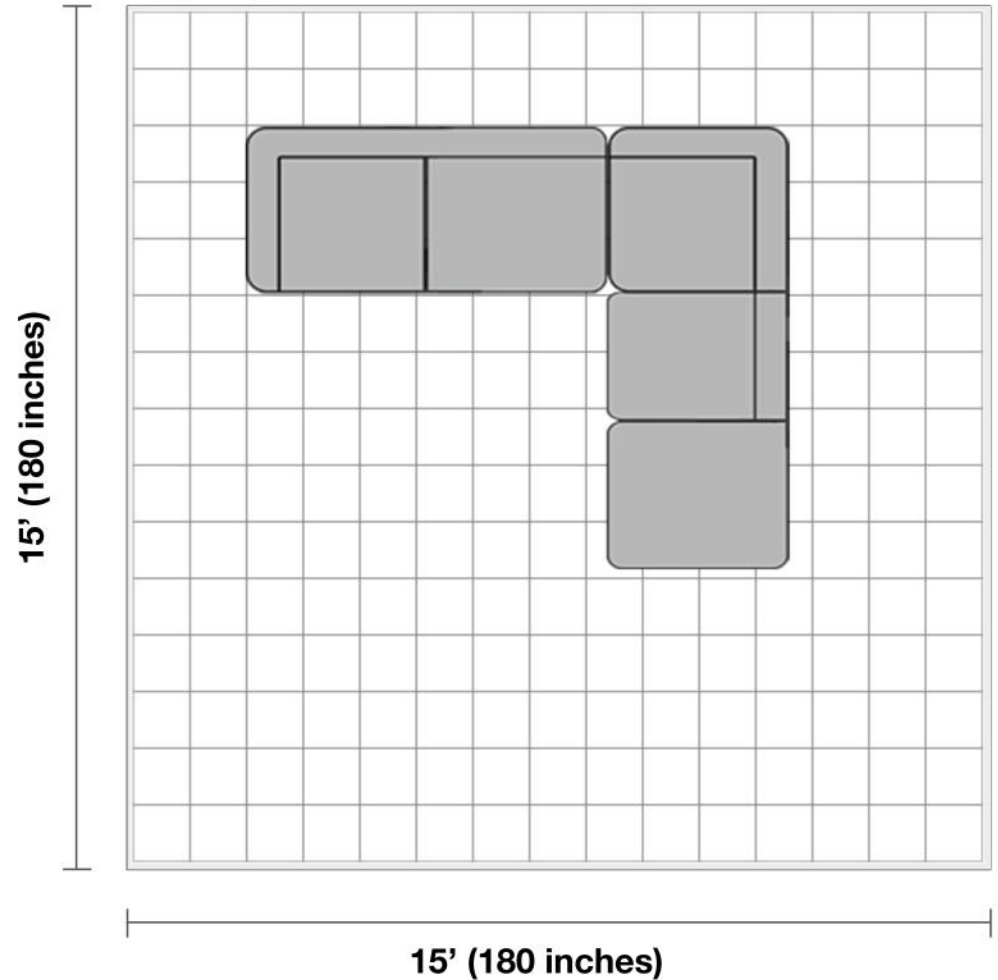

1549558 - Keyes Fabric Sectional

Before purchasing your furniture, please measure your space and note all item measurements to ensure the item will fit your space.

General Dimensions:

Overall Sectional Dimensions: 114" L x 93.7" W x 30.7" / 40" H

Left Arm Facing Loveseat: 72" L x 42.5" W x 30.7" / 40" H

Right Arm Facing Chaise: 42" L x 93.7" W x 30.7" / 40" H

Additional Dimensions:

Seat cushions are 21.6" deep and 17.7" high off the ground

Chaise seat cushions are 72.8" deep and 17.7" high off the ground

Armrests: 10.6" W and 25.2" H

Room Plan:

Entry width required for delivery: 33.5"

Living Room Size

Living rooms vary in shapes and sizes. The layout is scaled to 15' x 15' for visual purposes.