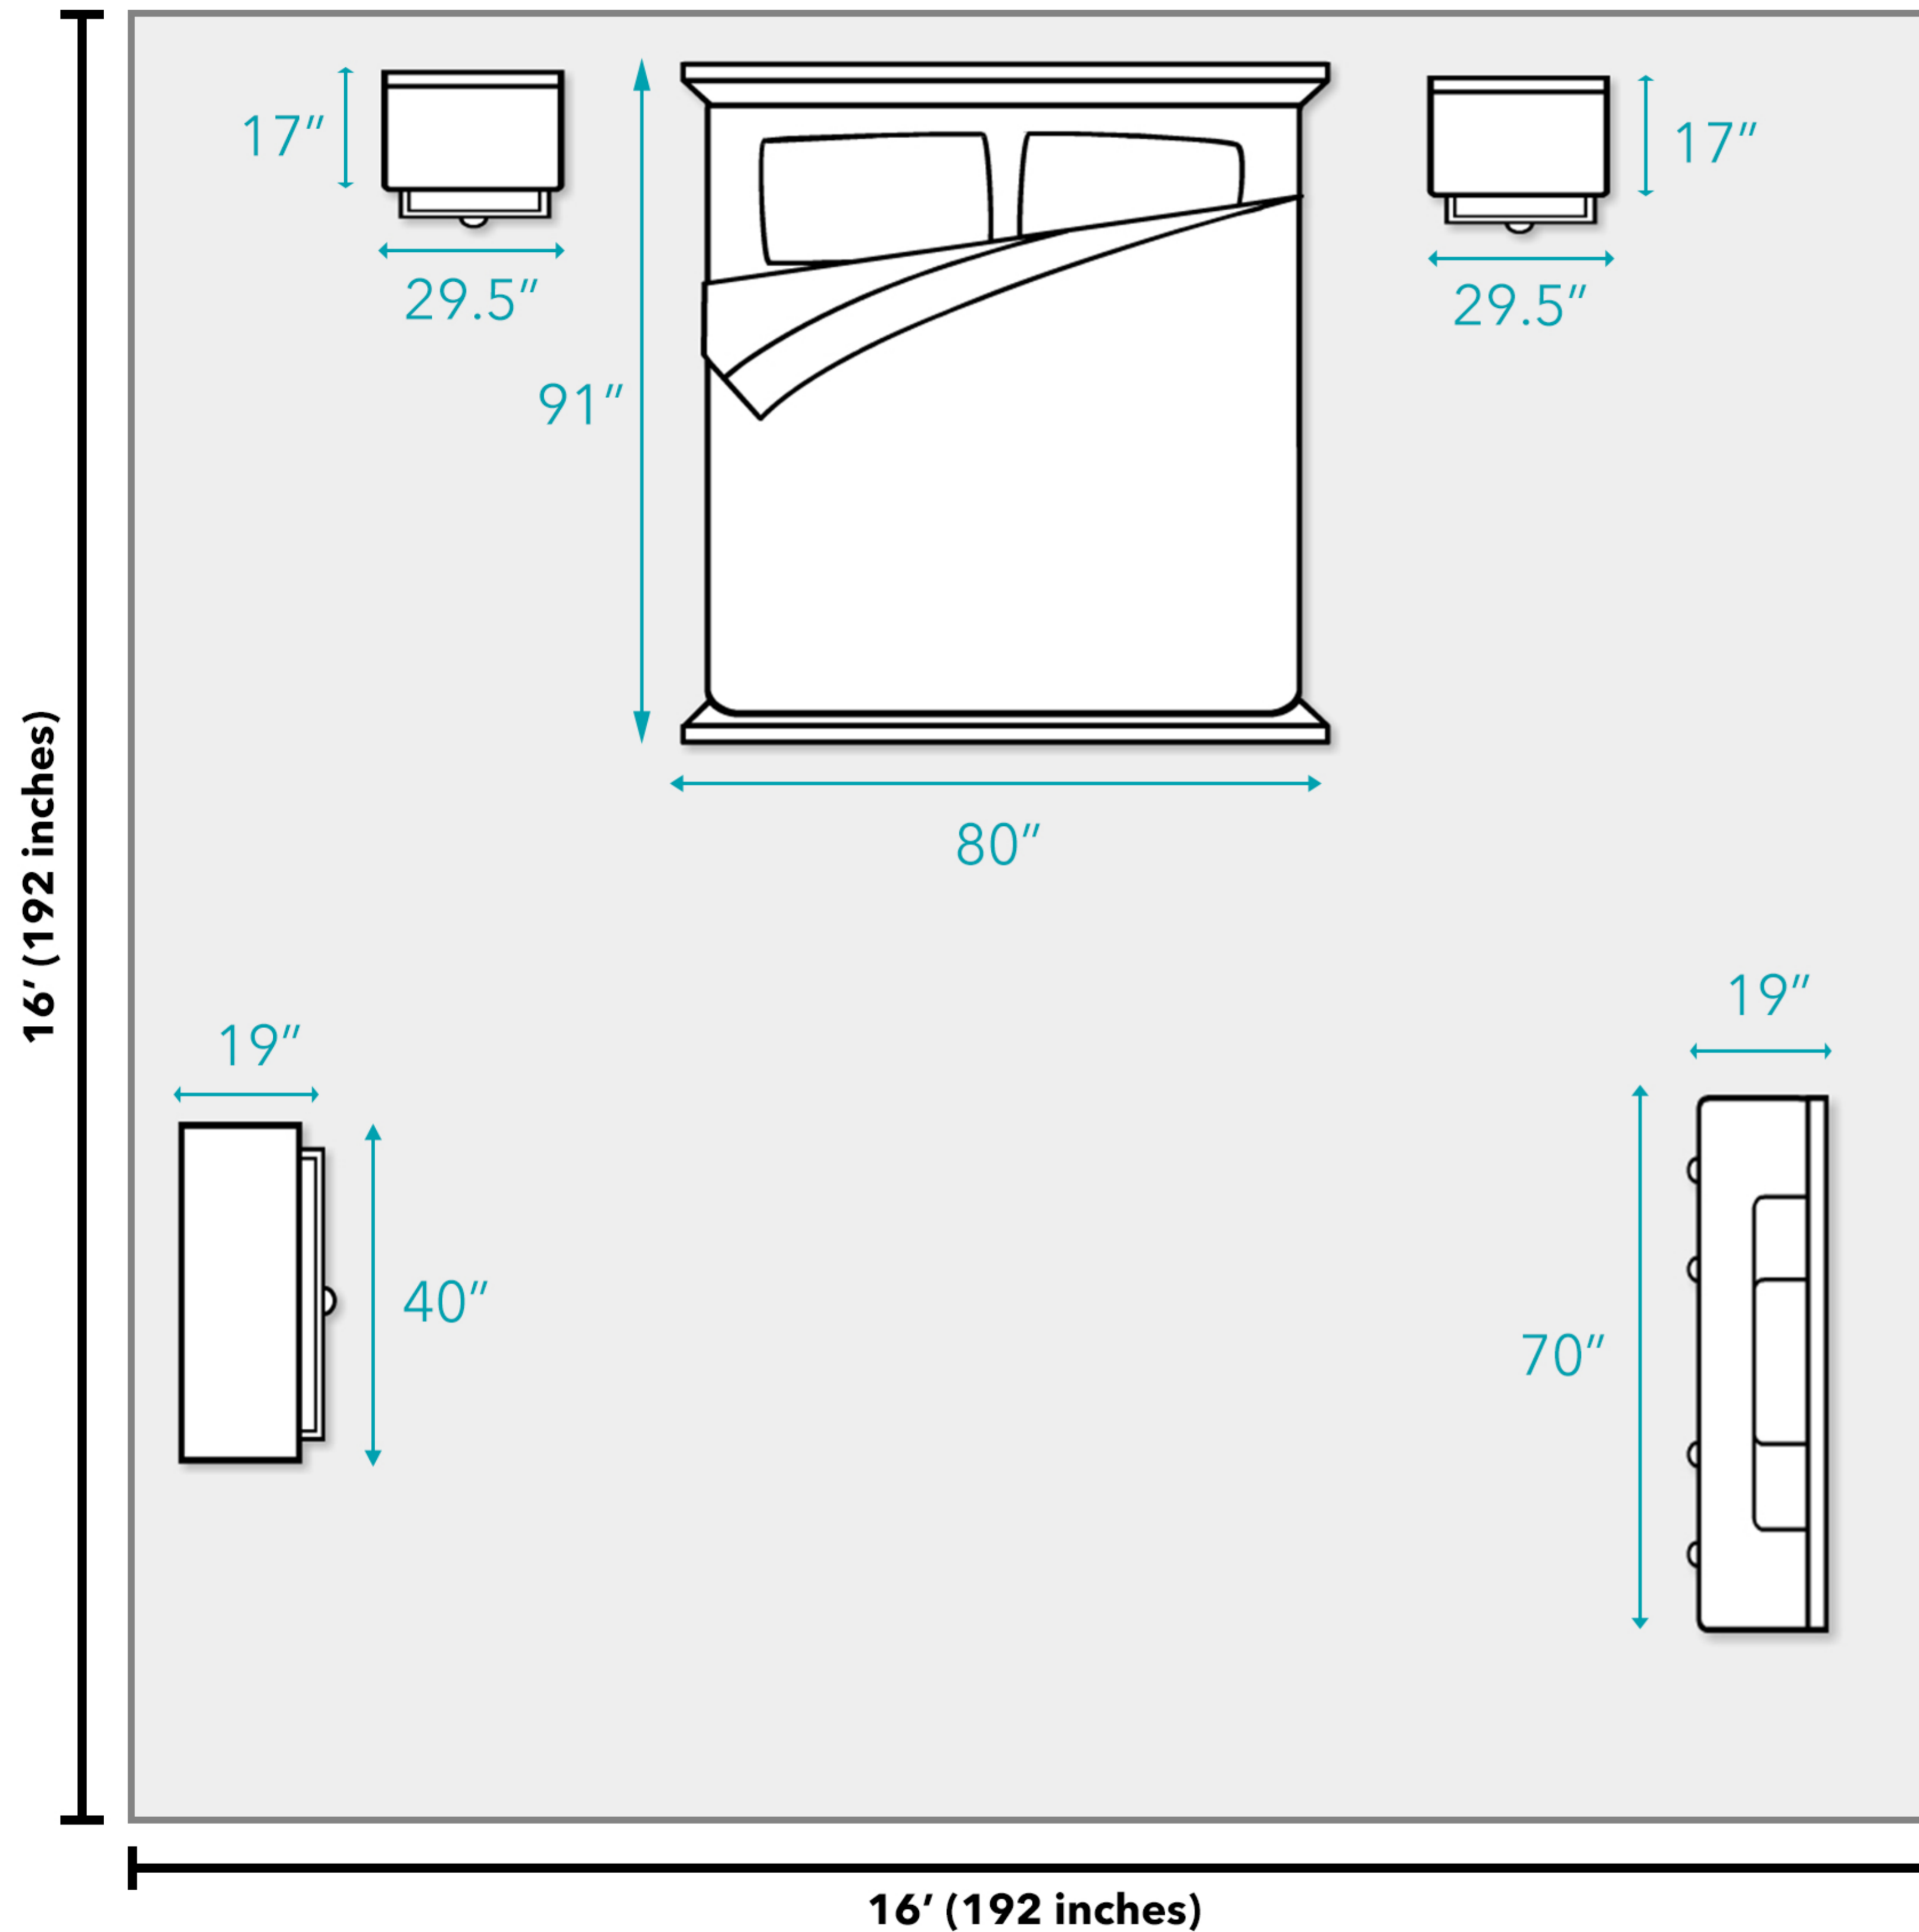

Abbyson™

Floor Plan

National Average Living Room Size

As of 2017, Dimensions Guide estimates that the average living room is a 16x16 foot square. Depending on the size of your home, including the number of people in your household, it may make sense for your living room to be a different size or shape. All measurements are approximate and are provided for informational purposes only.

Madeline 6-piece King Bedroom Set

Overall Dimensions:

- King Bed:
80" W x 91" L x 54.5" H
- 6-Drawer Dresser:
70" W x 19" D x 38" H
- Mirror:
45" W x 3" D x 41" H
- 5-Drawer Chest:
40" W x 19" D x 57" H
- Nightstands (2):
29.5" W x 17" D x 28" H

Additional Dimensions:

- Footboard is 35.5 inches tall
- Headboard is 54.5 inches tall