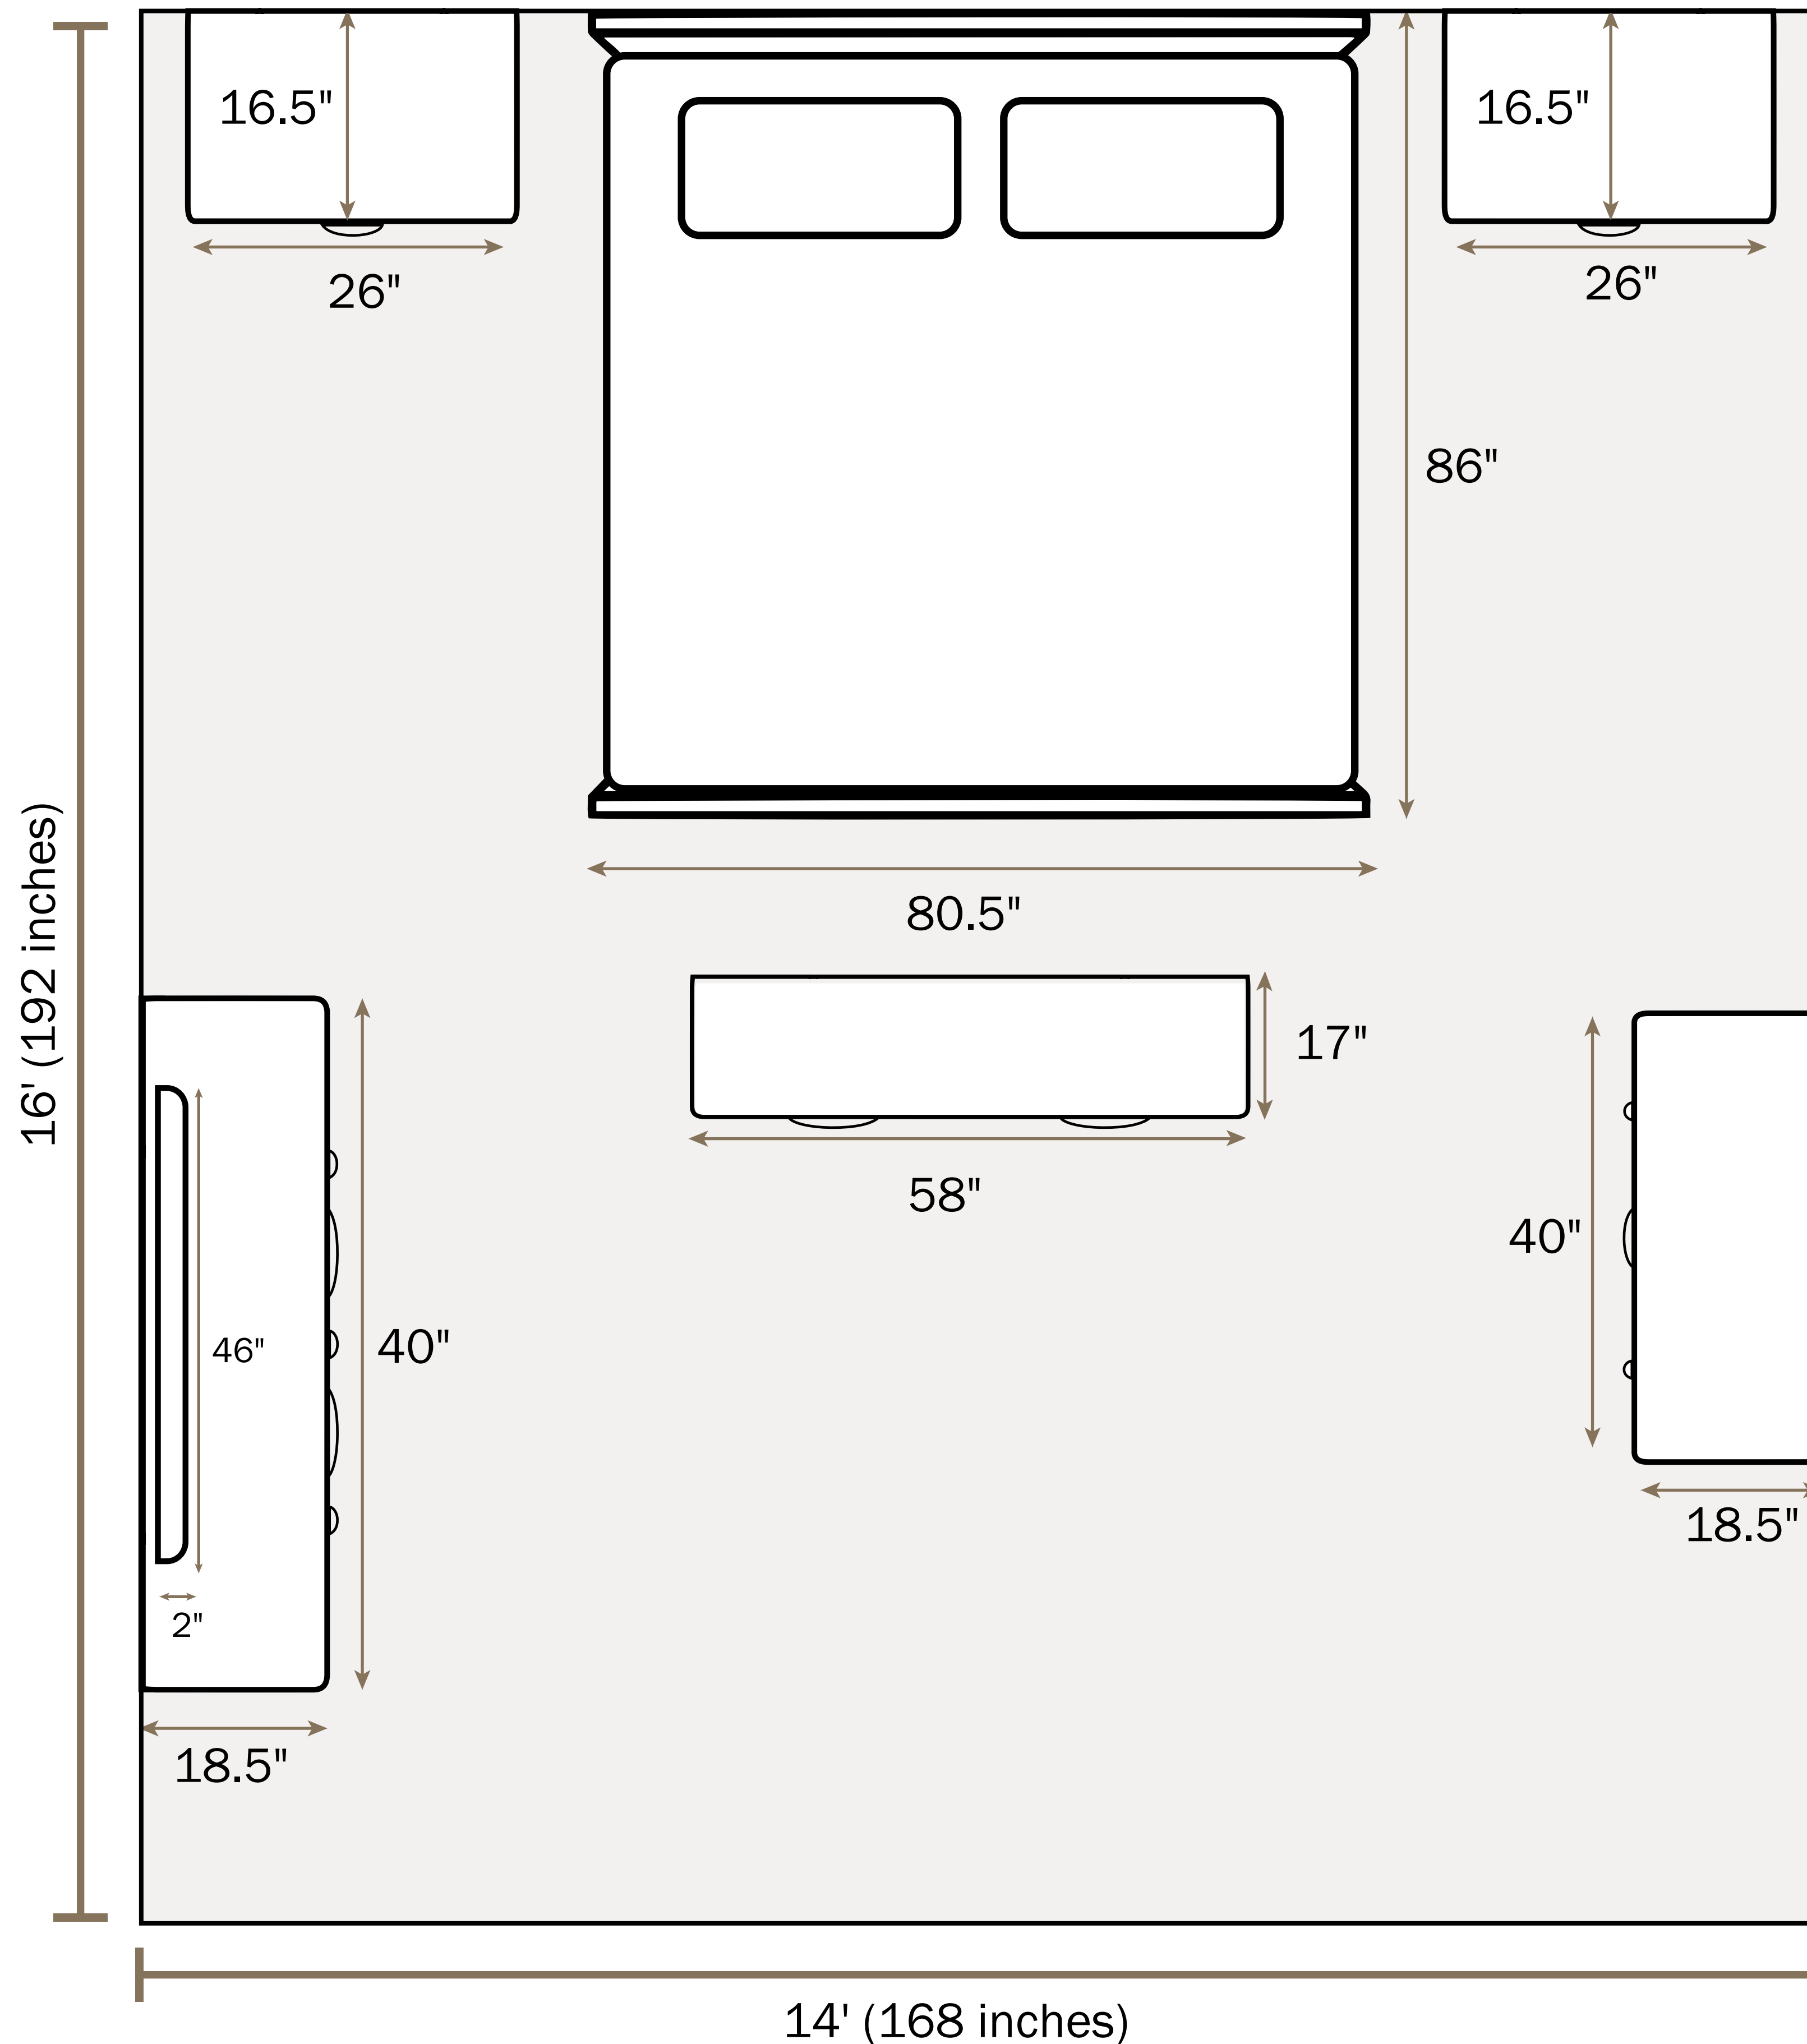

Floor Plan

Newcastle 7-piece Queen Bedroom Set

Overall Dimensions:

- Queen Bed: 64.5"W x 86"D x 60"H
- 2 Drawer Nightstand: 26"W x 16.5"D x 26.75"H
- 5 Drawer Chest: 40"W x 18.5"D x 56.5"H
- 6 Drawer Dresser: 66"W x 18.5"D x 38.375"H
- Storage Bench: 58"W x 17"D x 20.25"H
- Mirror: 46"W x 2"D x 36.125"H

Additional Dimensions:

- Headboard is 60" tall.
- Footboard is 23" tall.
- Nightstand Drawer Interior: 14.8"W x 11.7"D x 6.5"H
- Dresser Large 6 Drawers Interior: 26"W x 13.7"D x 7.5"H
- Chest Large 5 Drawers Interior: 28.8"W x 13.5"D x 7.5"H

The measurements are approximate and are to be used for informative purposes only.

Door width required for delivery: 22"W

Floor Plan

Newcastle 7-piece King Bedroom Set

Overall Dimensions:

- King Bed: 80.5"W x 86"D x 60"H
- 2 Drawer Nightstand: 26"W x 16.5"D x 26.75"H
- 5 Drawer Chest: 40"W x 18.5"D x 56.5"H
- 6 Drawer Dresser: 66"W x 18.5"D x 38.375"H
- Storage Bench: 58"W x 17"D x 20.25"H
- Mirror: 46"W x 2"D x 36.125"H