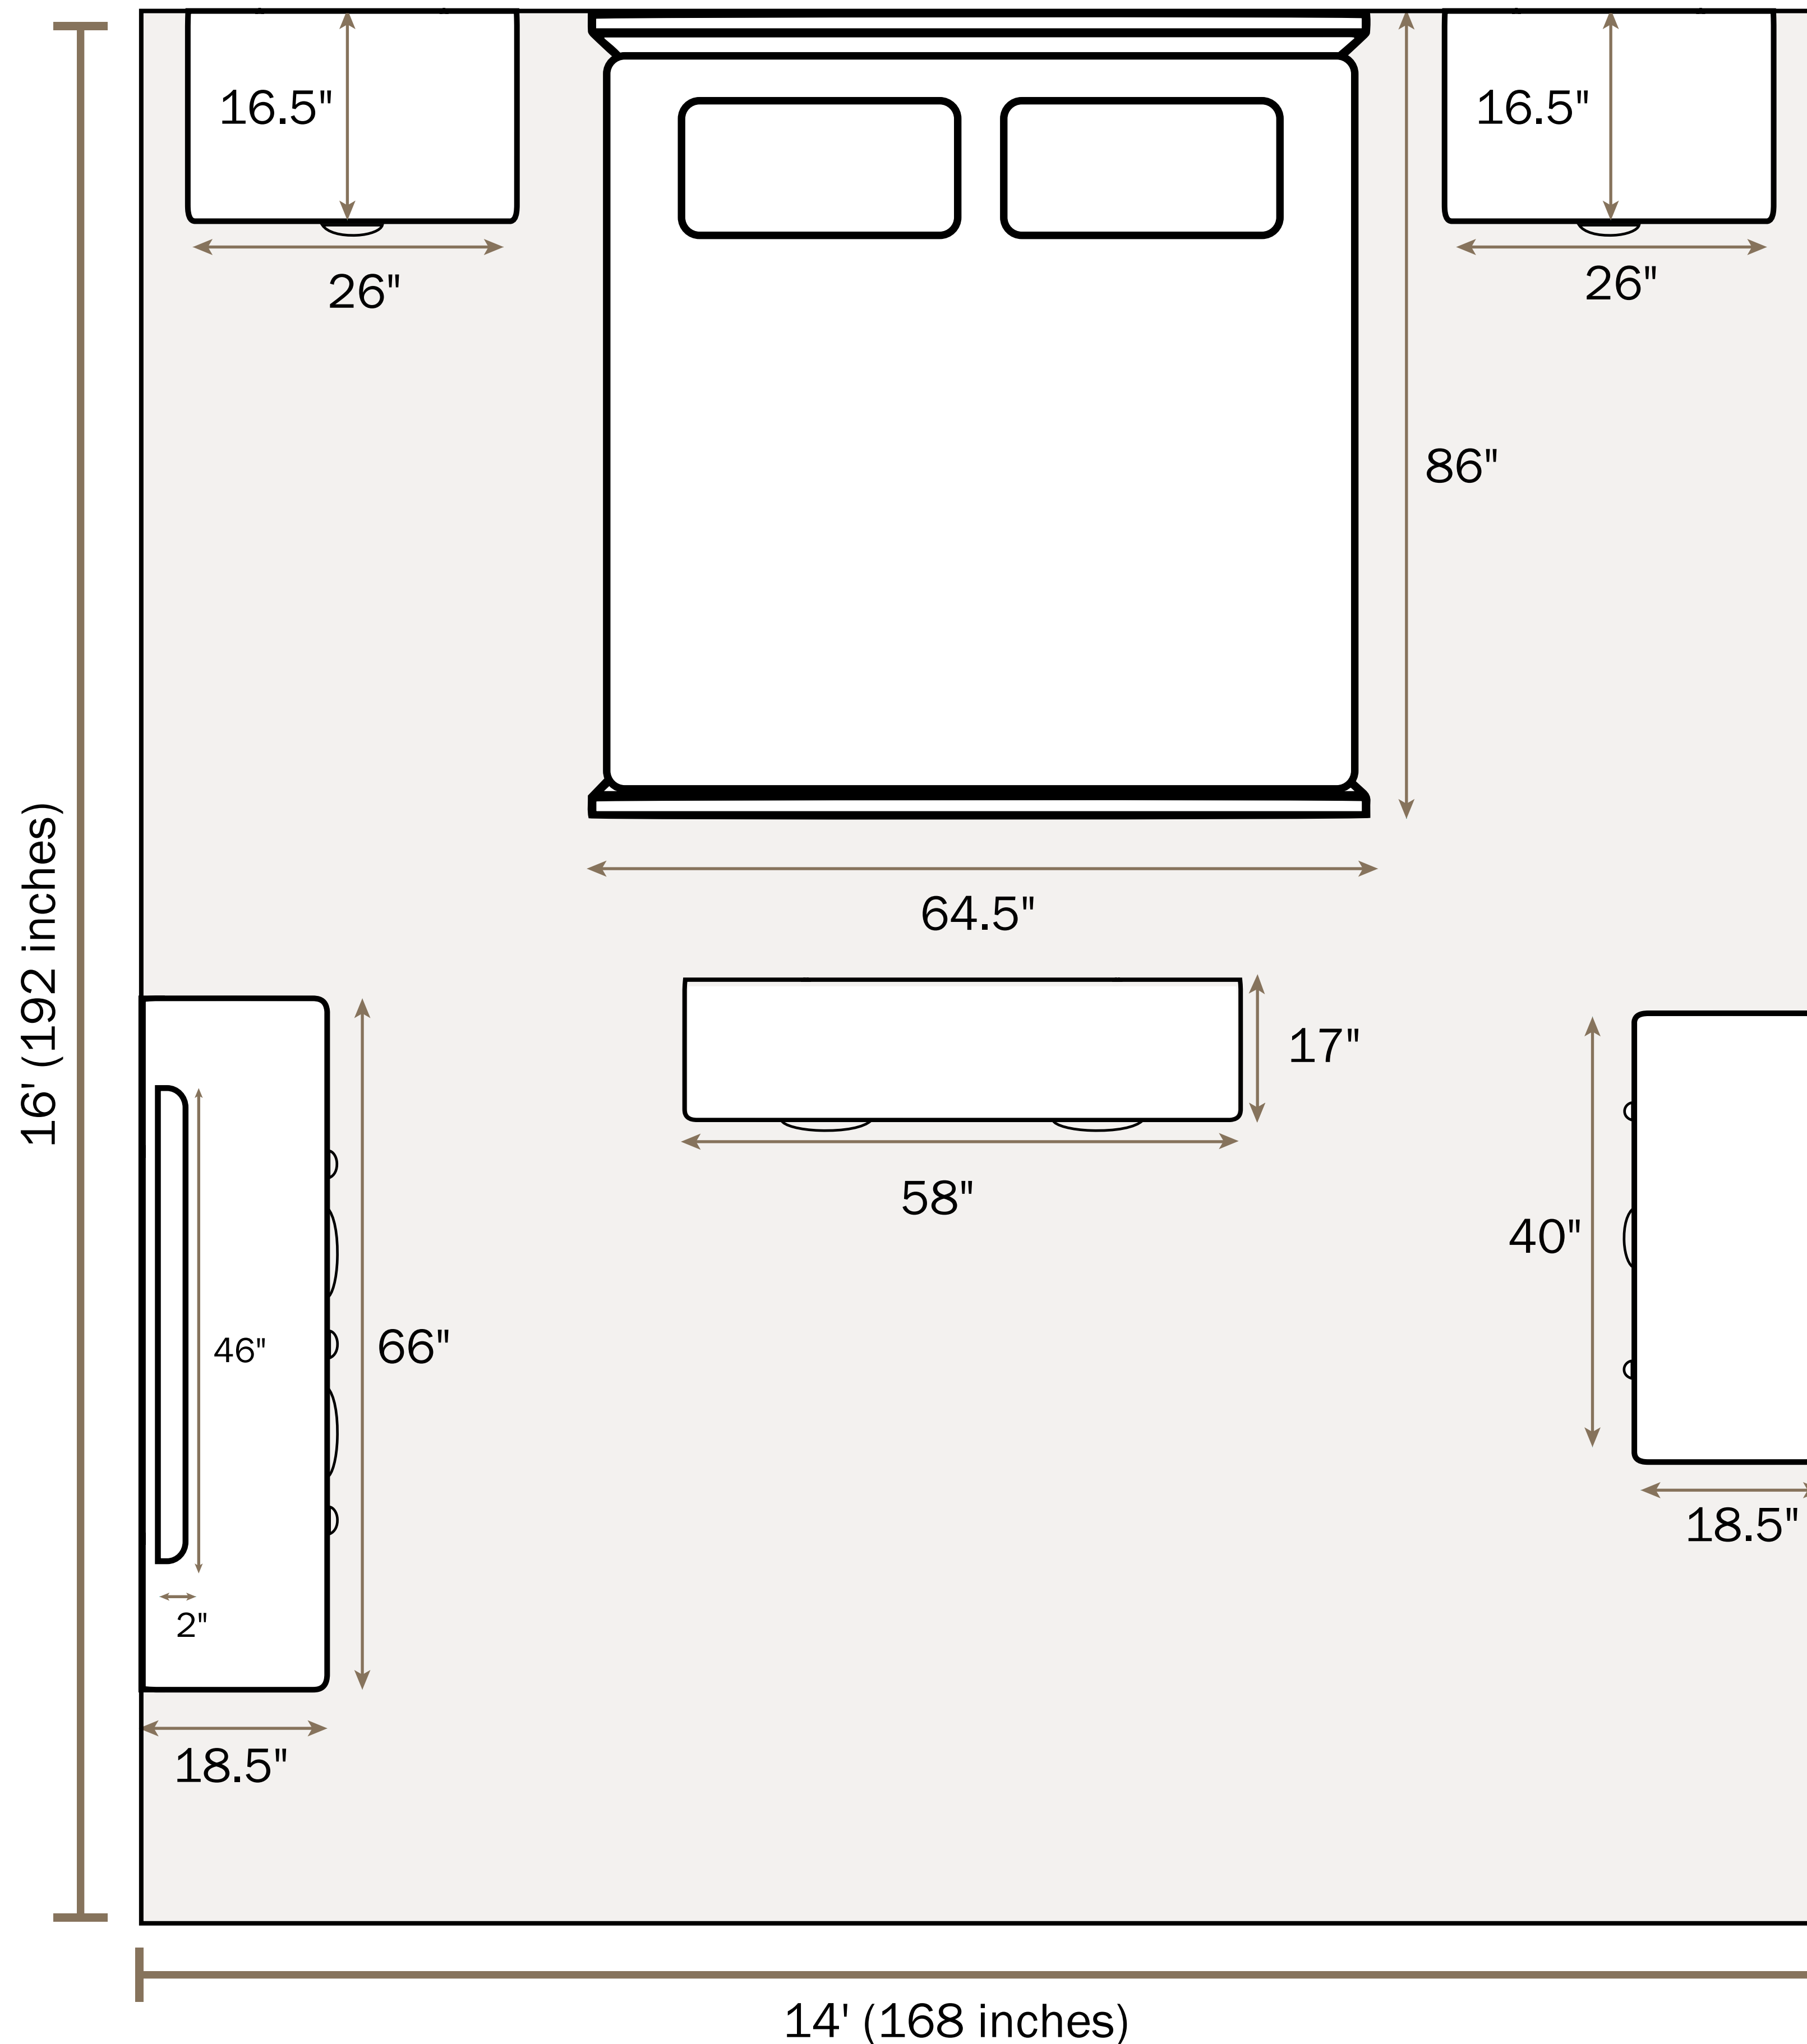

Floor Plan

Newcastle 7-piece Queen Bedroom Set

Overall Dimensions:

- Queen Bed: 64.5"W x 86"D x 60"H
- 2 Drawer Nightstand: 26"W x 16.5"D x 26.75"H
- 5 Drawer Chest: 40"W x 18.5"D x 56.5"H
- 6 Drawer Dresser: 66"W x 18.5"D x 38.375"H
- Storage Bench: 58"W x 17"D x 20.25"H
- Mirror: 46"W x 2"D x 36.125"H

Additional Dimensions:

- Headboard is 60" tall.
- Footboard is 23" tall.
- Nightstand Drawer Interior: 14.8"W x 11.7"D x 6.5"H
- Dresser Large 6 Drawers Interior: 26"W x 13.7"D x 7.5"H
- Chest Large 5 Drawers Interior: 28.8"W x 13.5"D x 7.5"H

The measurements are approximate and are to be used for informative purposes only.

Door width required for delivery: 22"W

Floor Plan

Newcastle 7-piece King Bedroom Set

Overall Dimensions:

- King Bed: 80.5"W x 86"D x 60"H
- 2 Drawer Nightstand: 26"W x 16.5"D x 26.75"H
- 5 Drawer Chest: 40"W x 18.5"D x 56.5"H
- 6 Drawer Dresser: 66"W x 18.5"D x 38.375"H
- Storage Bench: 58"W x 17"D x 20.25"H
- Mirror: 46"W x 2"D x 36.125"H