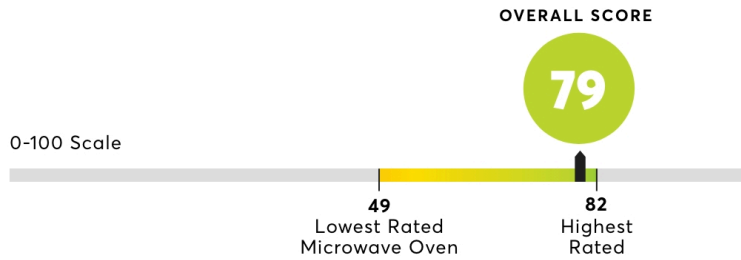

CR Consumer
Reports
RECOMMENDED

After extensive testing and research, Consumer Reports determined this product to be:

- ✓ HEATING EVENNESS
- ✓ SPEED OF HEATING
- ✓ RELIABILITY

About CR Microwave ovens Testing

- **141** RATED
- **14** RECOMMENDED
- **1518** HOURS OF TESTING

LG MVEL2033F

(As of June 2024)

↑ Highs

- Excellent defrosting evenness
- Excellent ease of use
- Very good in our noise test
- Turntable can be turned off
- Fits 9X15 baking dish

↓ Lows

- Mediocre heating speed

For a full review of this product, please visit Consumer Reports.