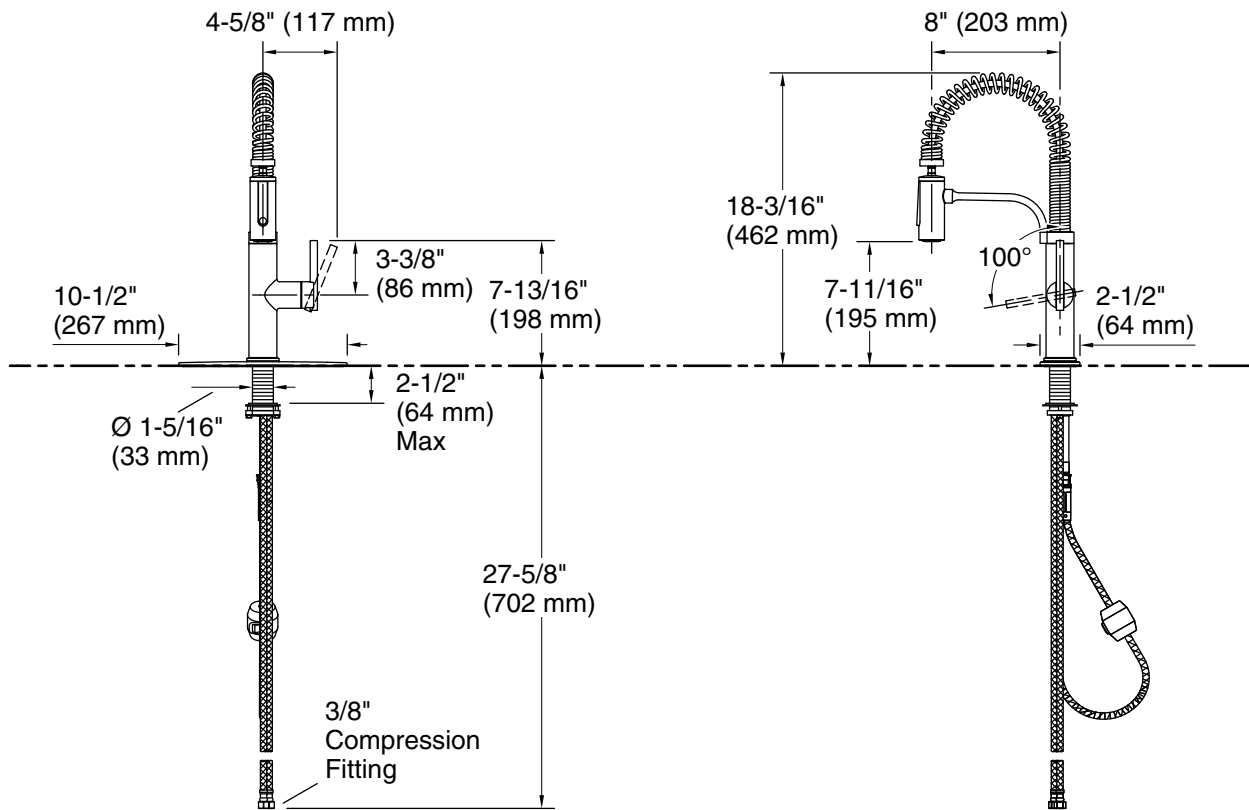

### Features

- Professional-style faucet combined with pull-down functionality for maximum reach within the sink space
- Two-function sprayhead with touch-control allows you to switch from aerated stream to Sweep® spray
- Sweep® spray features specially angled nozzles that form a wide, powerful blade of water to sweep your dishes and sink clean
- DockNetik® magnetic docking system securely locks sprayhead into place when not in use
- MasterClean™ sprayface features an easy-to-clean surface that withstands mineral buildup and maximizes spray performance
- High-arch and unique exposed-spring design provide exceptional control and flexibility
- Spring and sprayhead detach for easy cleaning
- Single lever handle is simple to use and makes adjusting water temperature easy
- 1.5 gpm (5.7 lpm) maximum flow rate at 60 psi (4.14 bar)
- KOHLER® ceramic disc valves exceed industry longevity standards for a lifetime of durable performance
- Box includes: Assembled faucet, supply lines, escutcheon plate

### Installation

- Installs with 1- or 3-hole sink (escutcheon plate included)
- Flexible supply lines and quick-connect fittings simplify installation
- Longer shank works with countertops up to 2-1/2" (63.5 mm) thick and is easy to install

**Technical Information**

All product dimensions are nominal.

Faucet flow rate: 1.5 gal/min (5.7 l/min)

**Spout:**

Spout reach: 8" (203 mm)

**Notes**

Install this product according to the installation instructions.